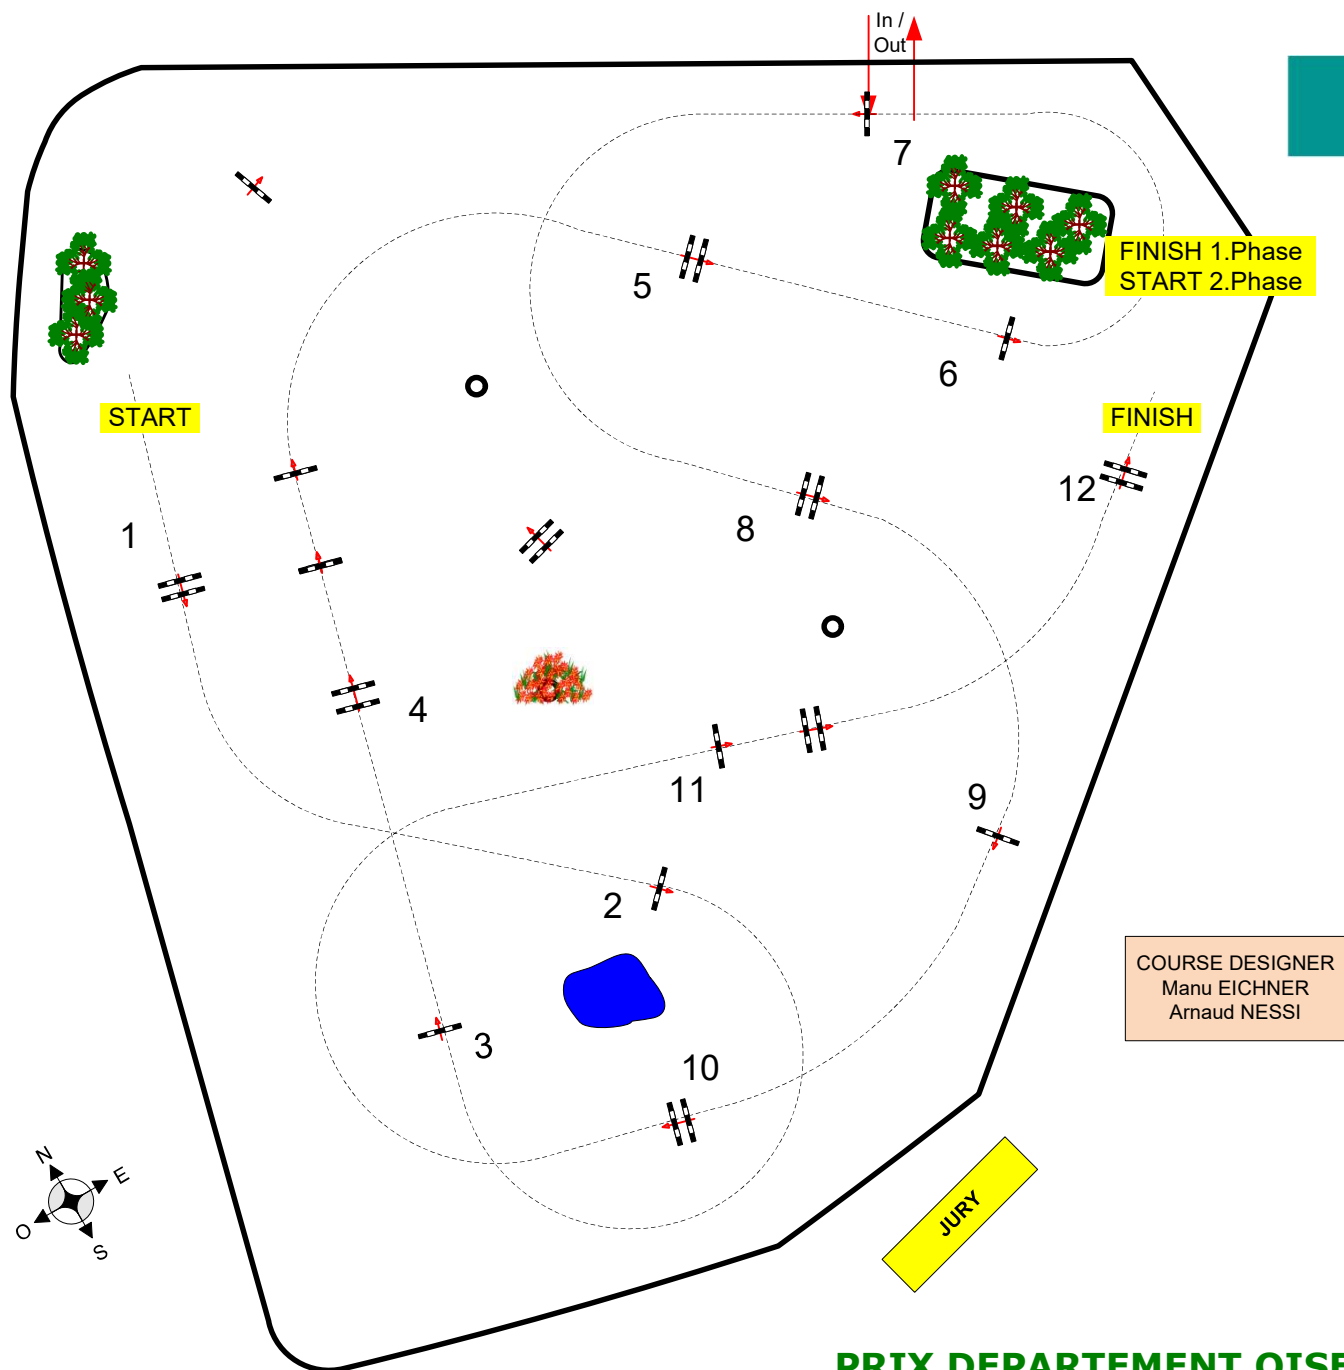

Length: 0 m
Time allowed: 0 sec
Time limit: 0 sec

Obstacles: 12
Efforts: 14
Penalty sec
Closed combination:

1st Jump-off:

1-6
Length: 250 m
Time allowed: 43 sec
Time limit: 86 sec

2nd Jump-off:

7-12
Length: 250 m
Time allowed: 43 sec
Time limit: 86 sec