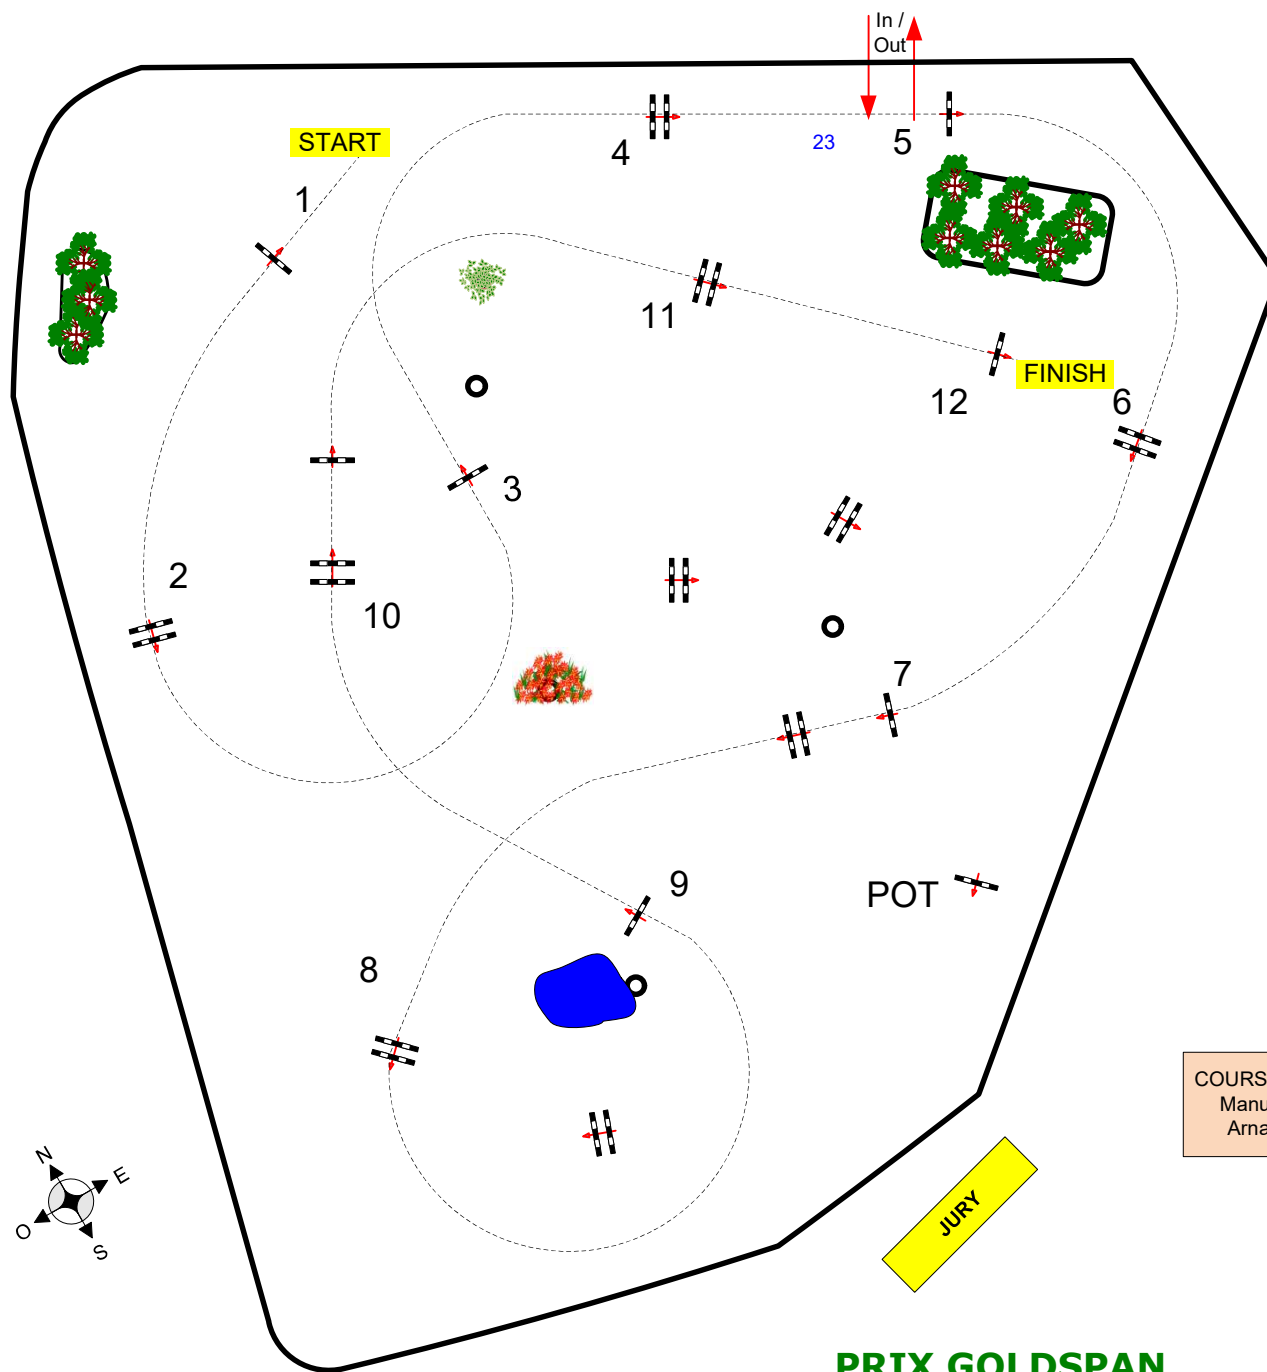

Epreuve No.: 13

Small Tour

Competition against the clock

Vendredi 19 Avril 2024

Début: 08H00

Table: A  
National RG:  
FEI RG / Art. 238.2.2.1  
Height: 1,30 m

Speed: 350 m/min

Length: 470 m  
Time allowed: 81 sec  
Time limit: 162 sec

Obstacles: 12  
Efforts: 14  
Penalty sec  
Closed combination:

1st Jump-off:  
**0**  
Length: 0 m  
Time allowed: 0 sec  
Time limit: 0 sec

2nd Jump-off:  
**0**  
Length: 0 m  
Time allowed: 0 sec  
Time limit: 0 sec

COURSE DESIGNER  
Manu EICHNER  
Arnaud NESSI

**PRIX GOLDSPAN**