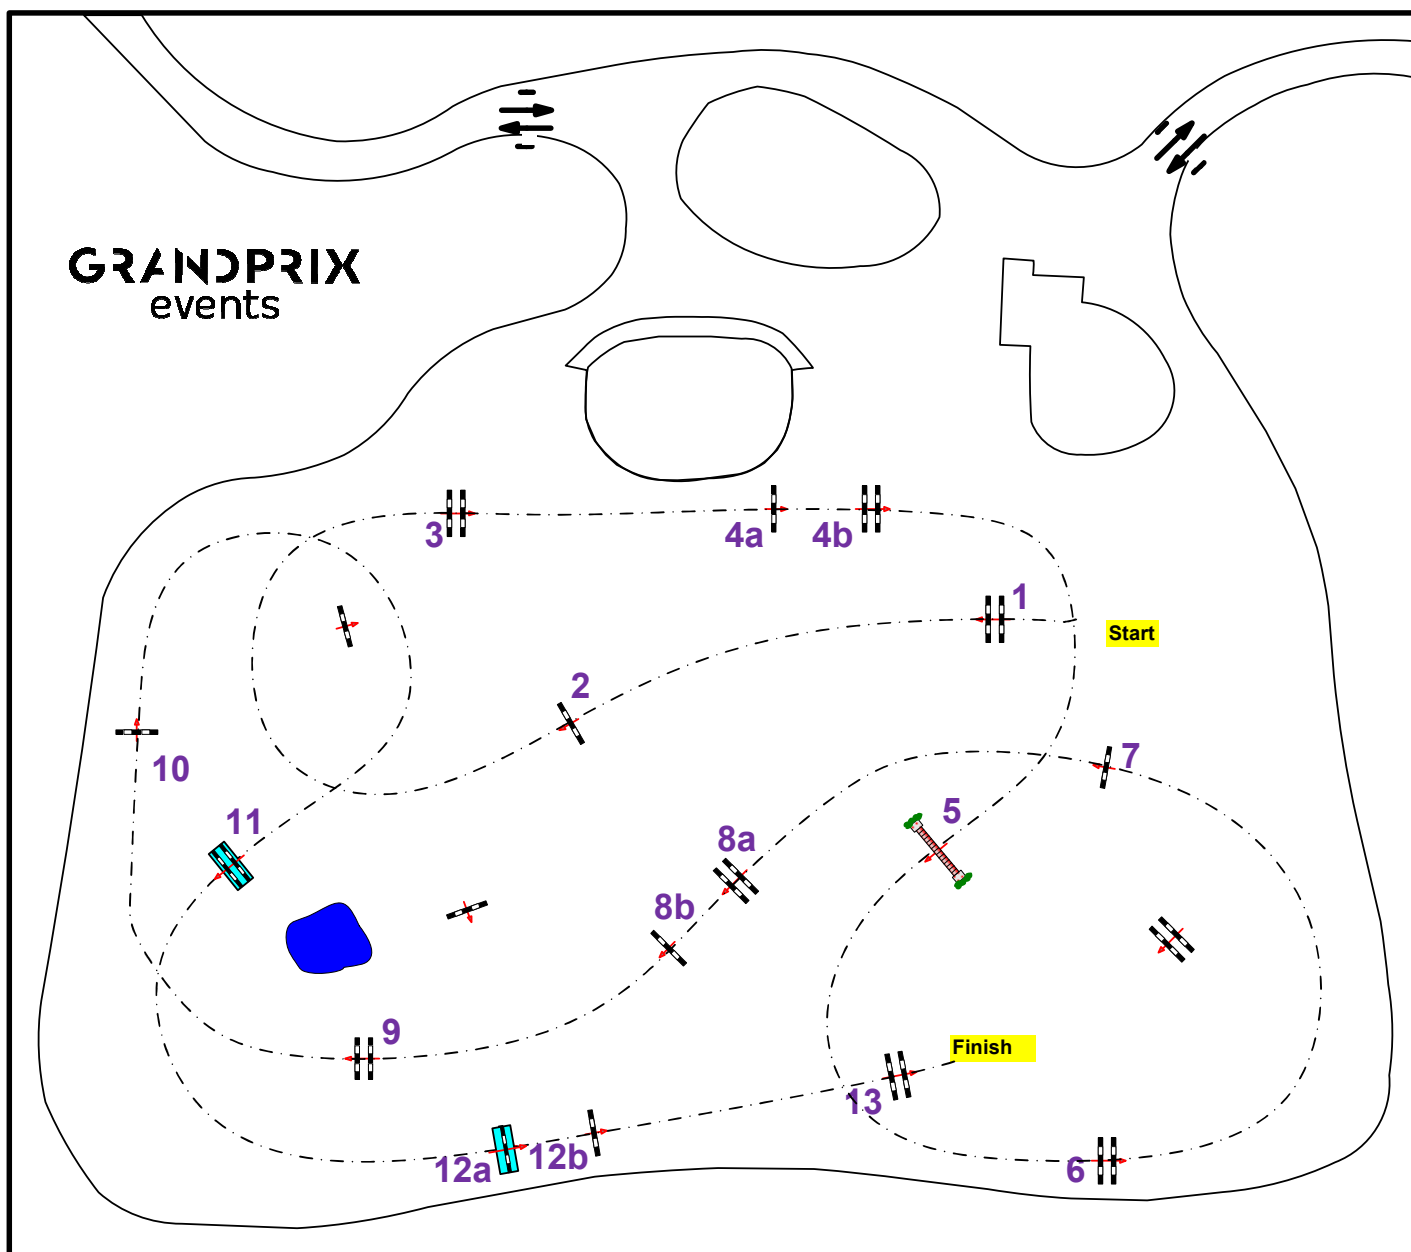

CSI 3* / 1* ama / YH COMPIEGNE CLASSIC

11 au 14 avril 2024

Class No.: 3

csi 3*** 1.45m

Competition against the clock

jeudi 11 avril 2024

Start: 0:00

Table: A
National RG:
FEI RG / Art. 238.2.1
Height: 1.45 m

Speed: 375 m/min

Length: 0 m
Time allowed: 0
sec
Time limit: 0 sec

Obstacles: 13
Efforts: 16
Penalty sec
Closed combination:

1st Jump-off:

Length: 0 m
Time allowed: 0
sec
Time limit: 0 sec

Course Designer team

Cédric LONGIS

JC Laparra
Arnaud Bazin
Gauthier Delafontaine

GRANDPRIX
events