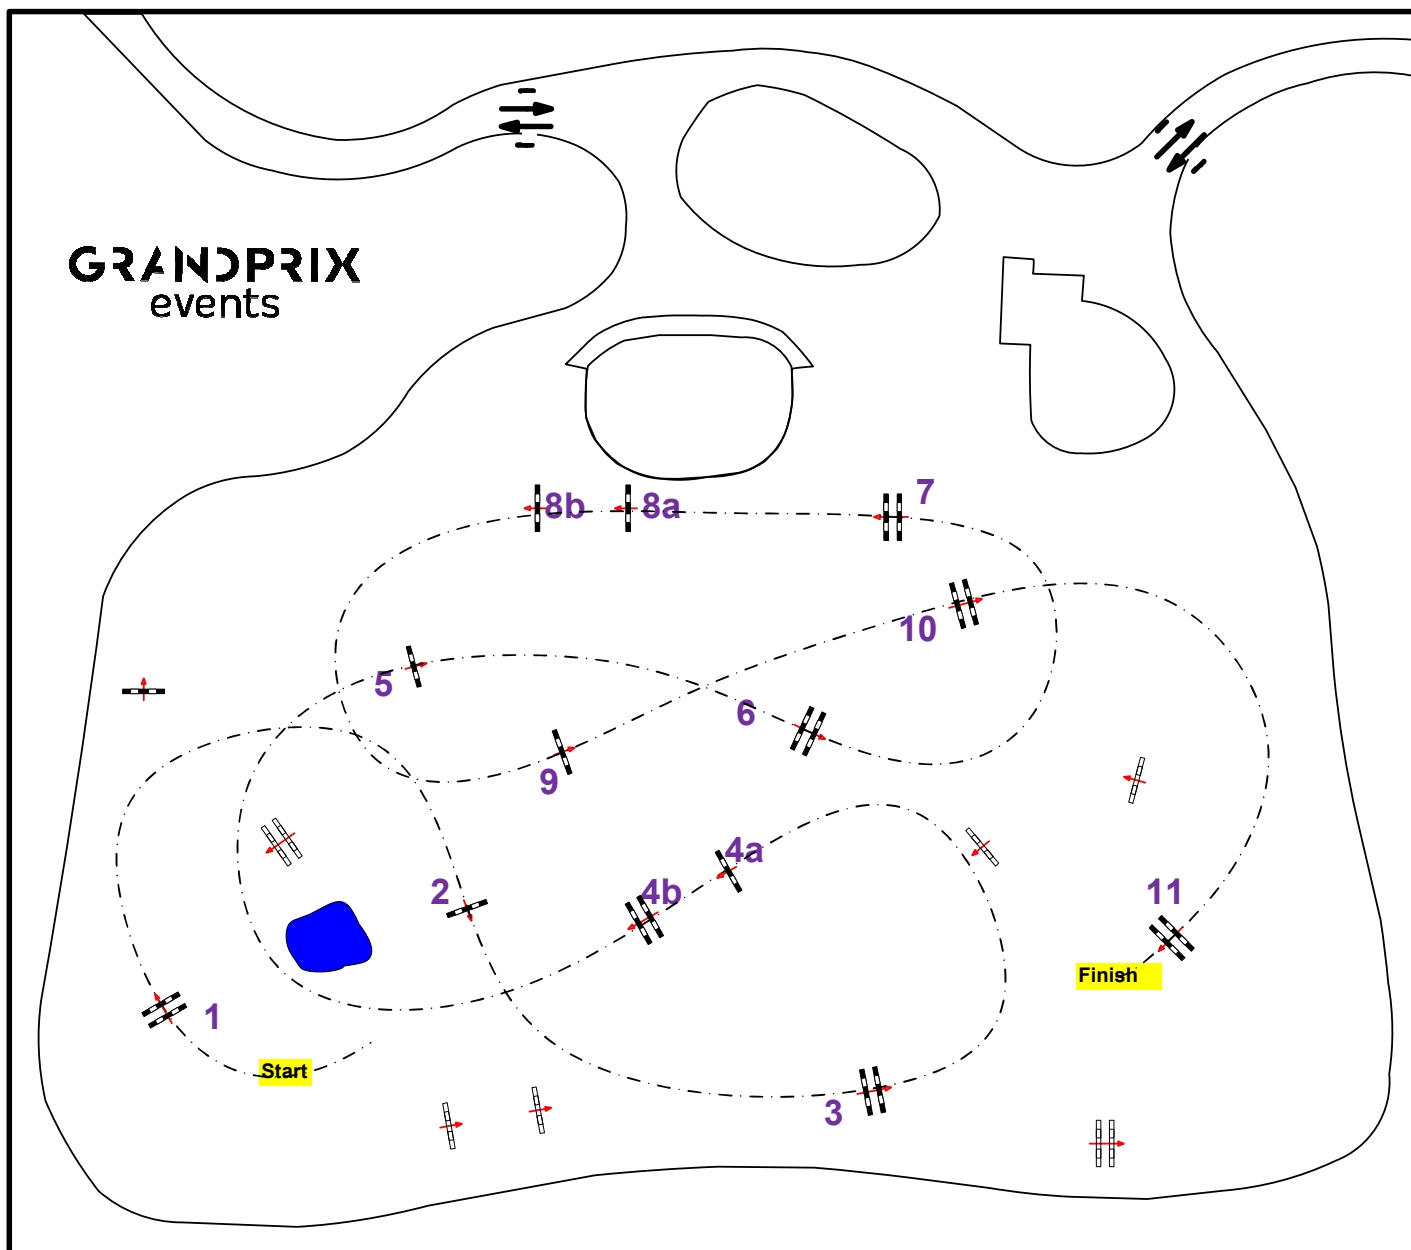

CSI 3* / 1* ama / YH COMPIEGNE CLASSIC

11 au 14 avril 2024

Class No.: 2

csi * 1.20m

Competition against the clock

jeudi 11 avril 2024

Start: 0:00

Table: A
National RG:
FEI RG / Art. 238.2.1
Height: 1.20 m

Speed: 350 m/min

Length: 0 m
Time allowed: 0
sec
Time limit: 0 sec

Obstacles: 11
Efforts: 13
Penalty sec
Closed combination:

1st Jump-off:

Length: 0 m
Time allowed: 0
sec
Time limit: 0 sec

Course Designer team

Cédric LONGIS

JC Laparra
Arnaud Bazin (dit la gazelle)
Gauthier Delafontaine

GRANDPRIX
events