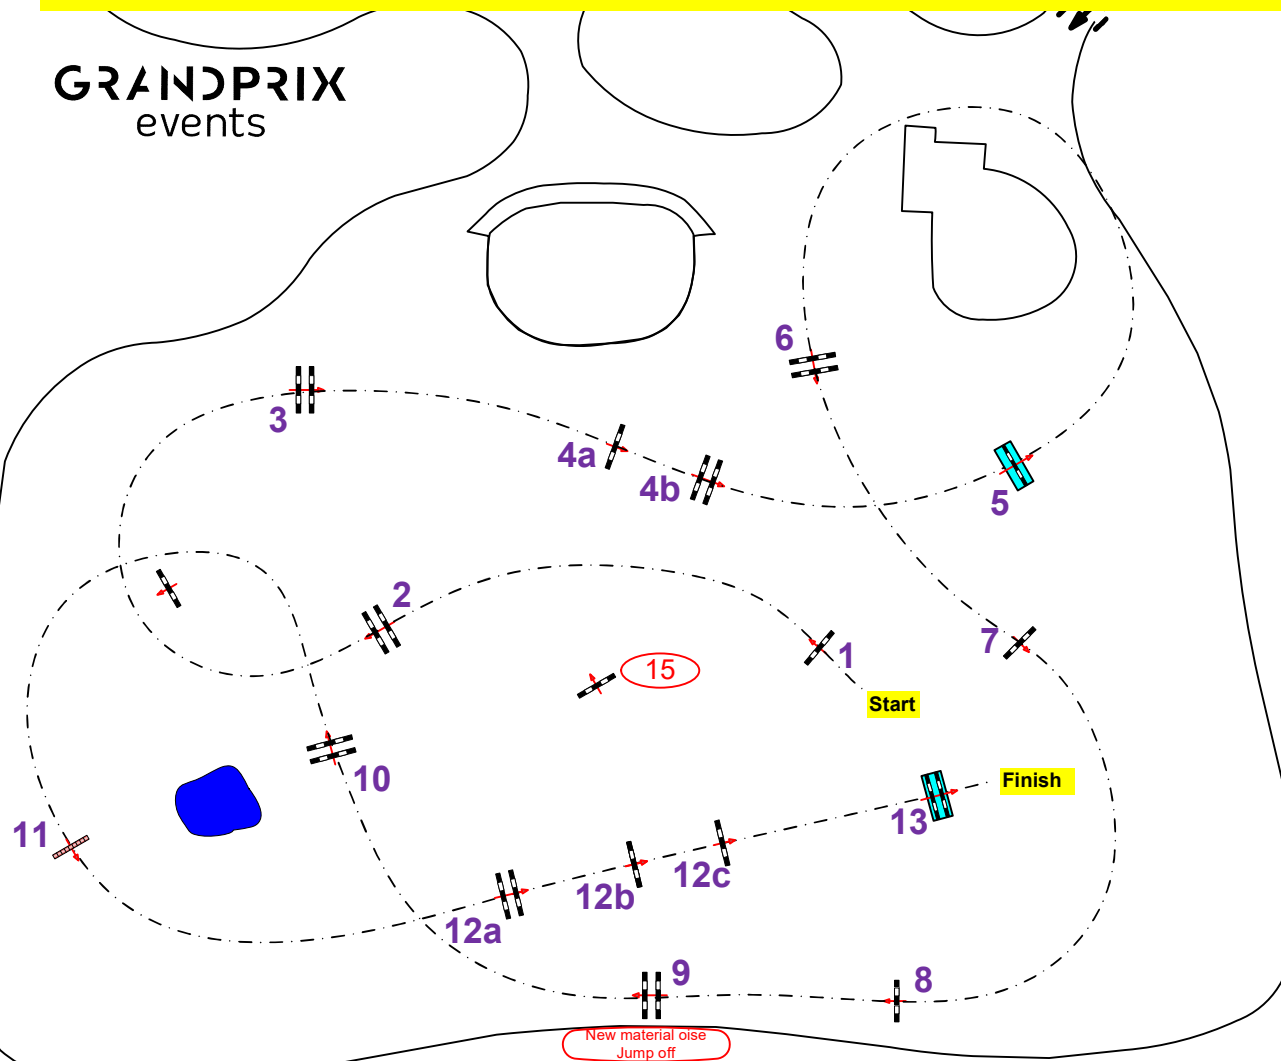

CSI 3* / 1* ama / YH COMPIEGNE CLASSIC

11 au 14 avril 2024

Jump off :3.4b.15.12b.12c.13.7.9

GRANDPRIX
events

Class No.: 25

csi 3* grand prix 1.55m

Competition with one jump-off

dimanche 14 avril 2024

Start: 0:00

Table: A
National RG:
FEI RG / Art. 238.2.2
Height: 1.55 m

Speed: 375 m/min

Length: 0 m
Time allowed: 0
sec
Time limit: 0 sec

Obstacles: 13
Efforts: 16
Penalty sec
Closed combination:

1st Jump-off:

Length: 330 m
Time allowed:
53 sec
Time limit: 106 sec

Course Designer team

Cédric LONGIS

JC Laparra
Arnaud Bazin
Gauthier Delafontaine