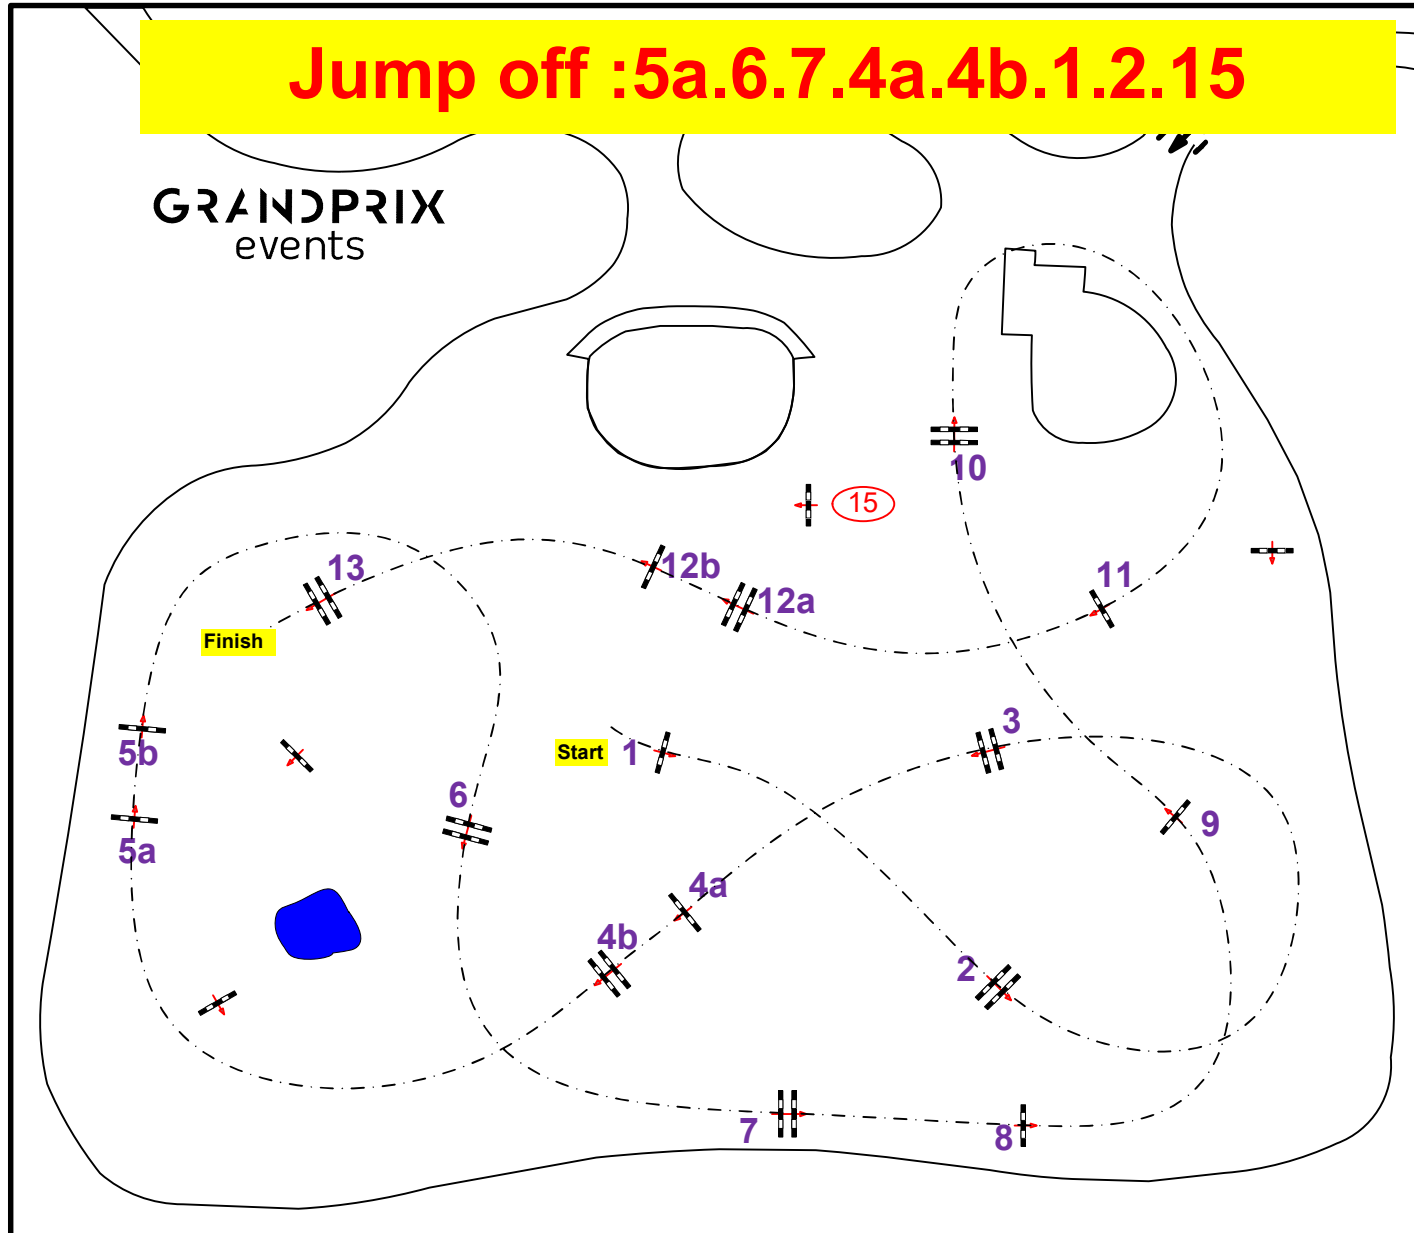

CSI 3* / 1* ama / YH COMPIEGNE CLASSIC

11 au 14 avril 2024

Jump off :5a.6.7.4a.4b.1.2.15

GRANDPRIX
events

Class No.: 24

csi * gp 1.35m

Competition with one jump-off

dimanche 14 avril 2024

Start: 0:00

Table: A
National RG:
FEI RG / Art. 238.2.2
Height: 1.35 m

Speed: 350 m/min

Length: 0 m
Time allowed: 0
sec
Time limit: 0 sec

Obstacles: 13
Efforts: 16
Penalty sec
Closed combination:

1st Jump-off:

Length: 310 m
Time allowed:
54 sec
Time limit: 108 sec

Course Designer team

Cédric LONGIS

JC Laparra
Arnaud Bazin
Gauthier Delafontaine