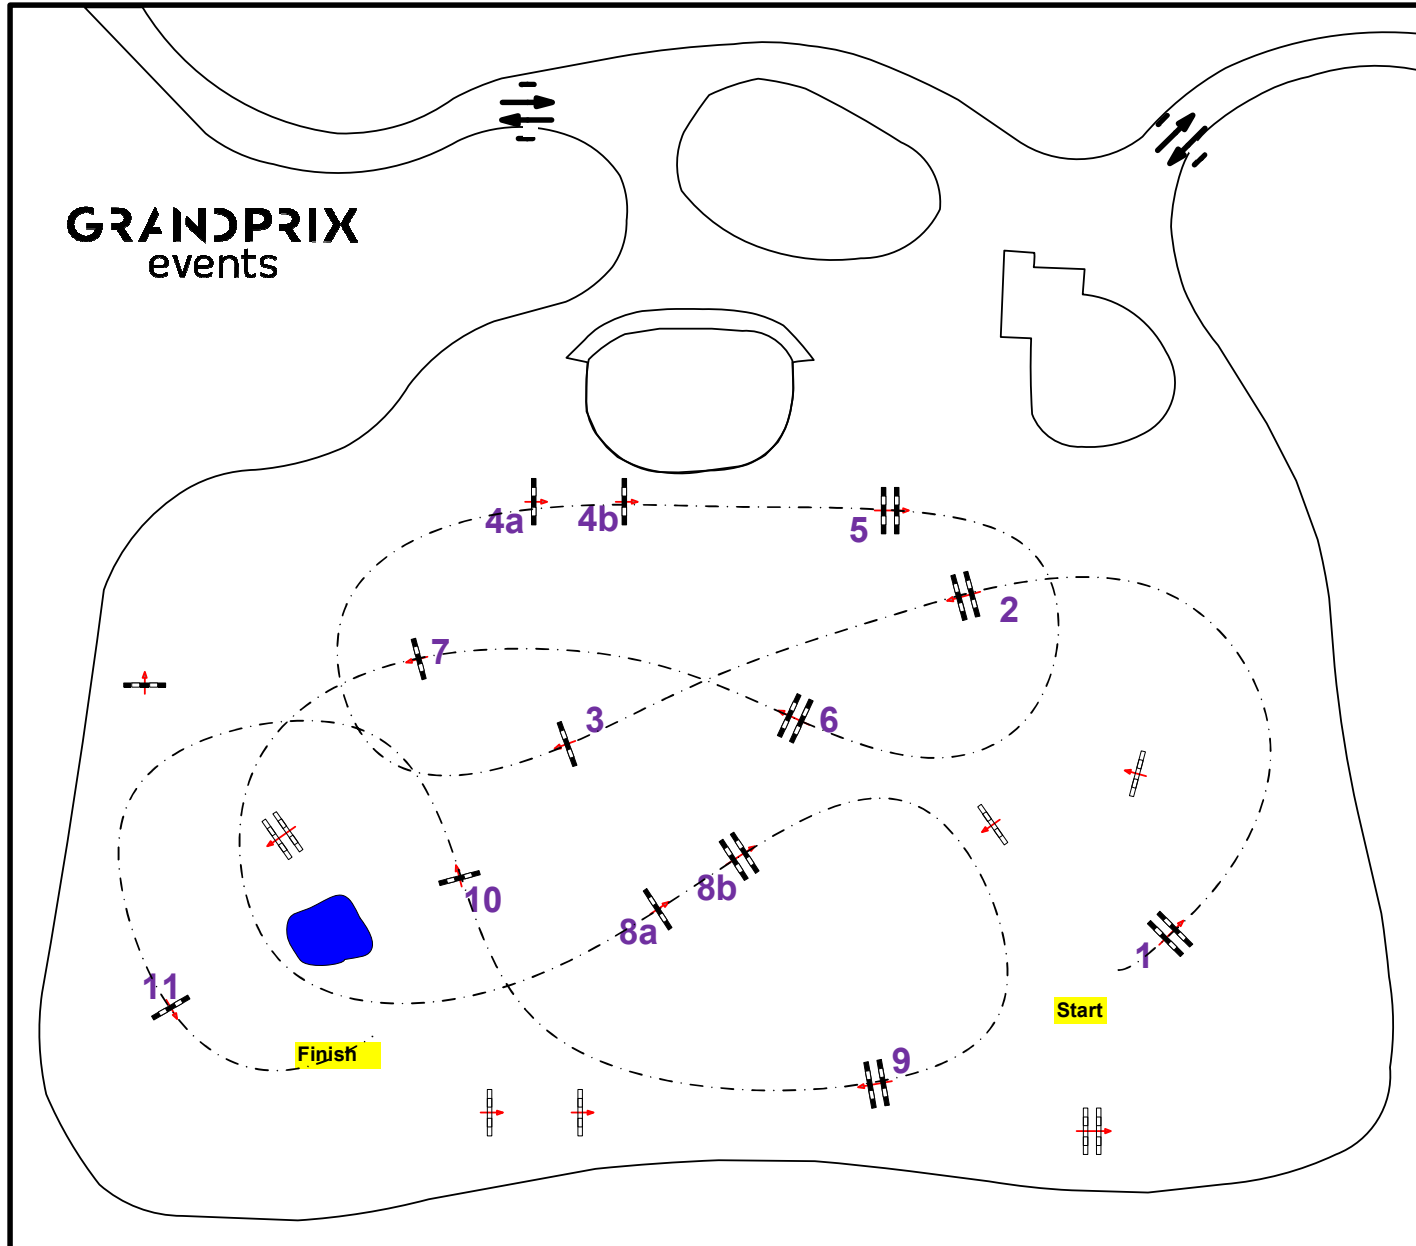

CSI 3* / 1* ama / YH COMPIEGNE CLASSIC

11 au 14 avril 2024

GRANDPRIX
events

Class No.: 1

csi * 1.30m

Competition against the clock

jeudi 11 avril 2024

Start: 0:00

Table: A
National RG:
FEI RG / Art. 238.2.1
Height: 1.30 m

Speed: 350 m/min

Length: 500 m
Time allowed:
86 sec
Time limit: 172 sec

Obstacles: 11
Efforts: 13
Penalty sec
Closed combination:

1st Jump-off:

Length: 0 m
Time allowed: 0
sec
Time limit: 0 sec