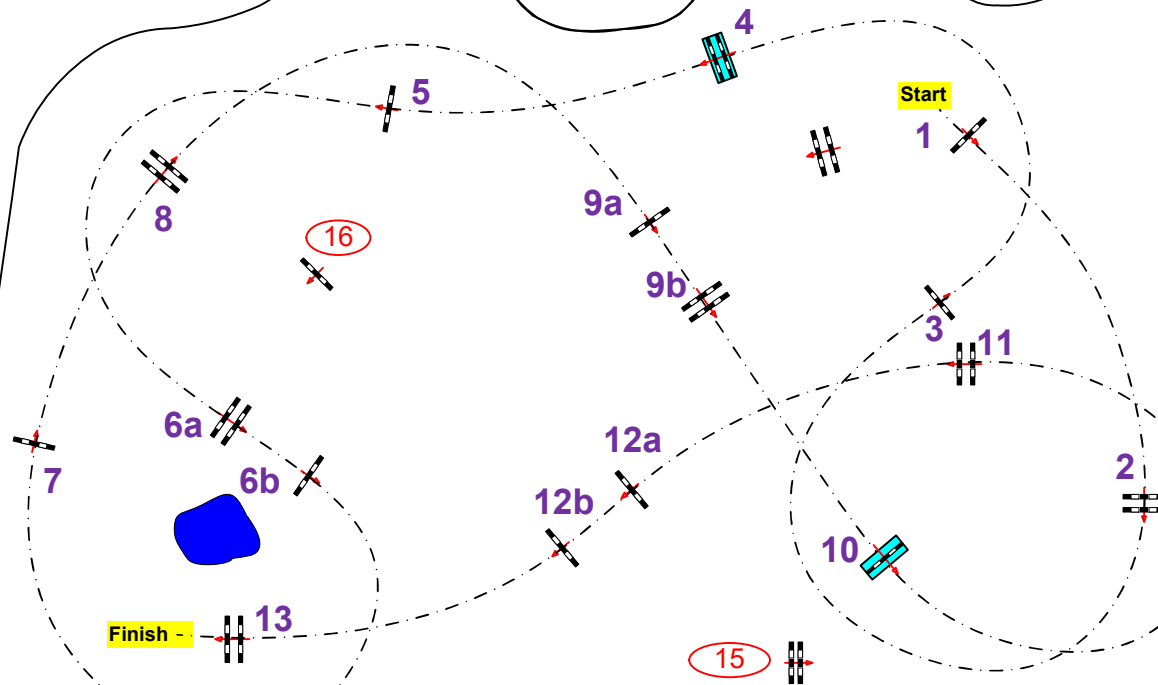

CSI 3* / 1* ama / YH COMPIEGNE CLASSIC

11 au 14 avril 2024

Jump off : 13.6b.15.12a.9a.9b.4.16

GRANDPRIX
events

Class No.: 16

csi yh 7 ans finale

Competition with one jump-off

samedi 13 avril 2024

Start: 0:00

Table: A
National RG:
FEI RG / Art. 238.2.2
Height: 1.35 m

Speed: 350 m/min

Length: 0 m
Time allowed: 0
sec
Time limit: 0 sec

Obstacles: 12
Efforts: 15
Penalty sec
Closed combination:

1st Jump-off:

Length: 310 m
Time allowed:
54 sec
Time limit: 108 sec

Course Designer team

Cédric LONGIS

JC Laparra
Arnaud Bazin
Gauthier Delafontaine