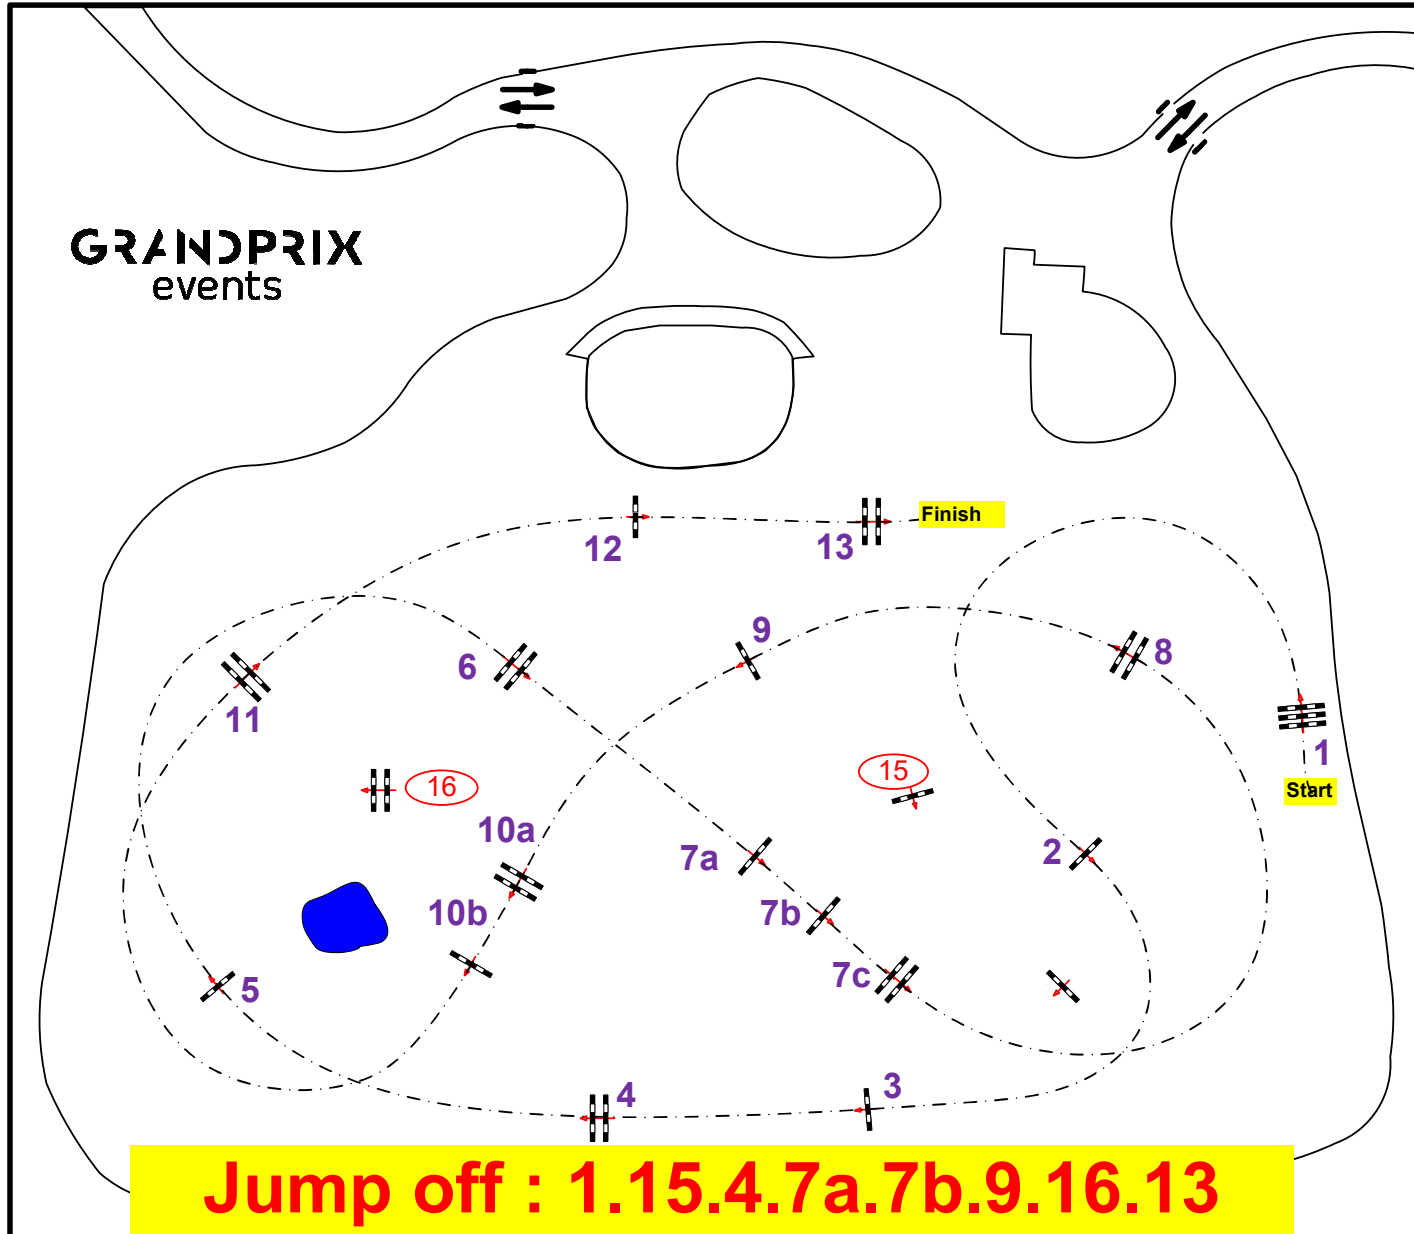

CSI 3* / 1* ama / YH COMPIEGNE CLASSIC

11 au 14 avril 2024

GRANDPRIX
events

Jump off : 1.15.4.7a.7b.9.16.13

Class No.: 10

csi 3* 1.50m**

Competition with one jump-off

vendredi 12 avril 2024

Start: 0:00

Table: A
National RG:
FEI RG / Art. 238.2.2
Height: 1.50 m

Speed: 375 m/min

Length: 0 m
Time allowed: 0
sec
Time limit: 0 sec

Obstacles: 13
Sauts: 16
Penalty sec
Closed combination:

1st Jump-off:

Length: 320 m
Time allowed: 52 sec
Time limit: 104 sec

Course Designer team

Cédric LONGIS

JC Laparra
Arnaud Bazin
Gauthier Delafontaine