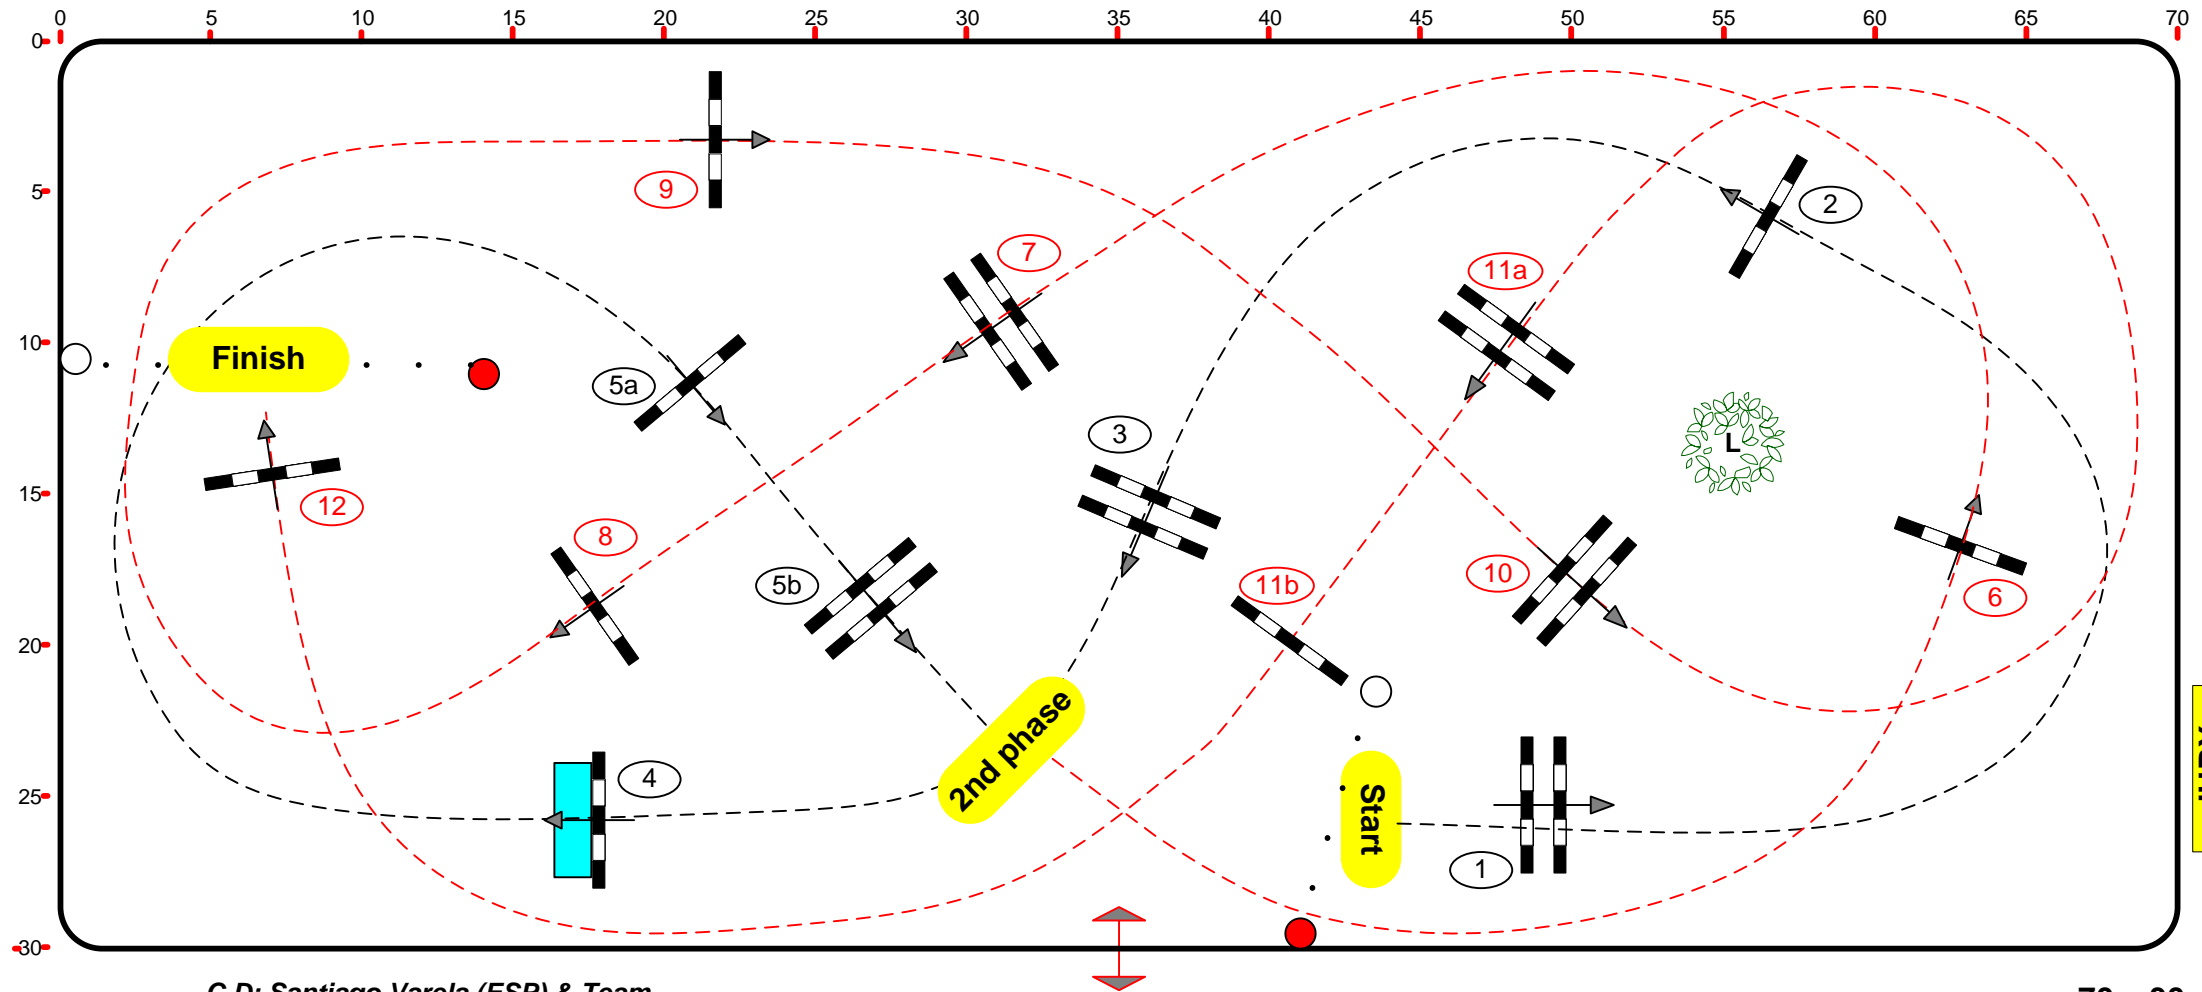

5

2nd Phase : 6.7.8.9.10.11a.11b.12

Length: 150 m

Efforts: 6

6

Length: 270 m

FEI RG / Art. 274.2.5

Time allowed: 26 sec

Time allowed: 47 sec

Height: 1,50 m

Time limit: 52 sec

Time limit: 94 sec

C.D: Santiago Varela (ESP) & Team

70 x 30 m