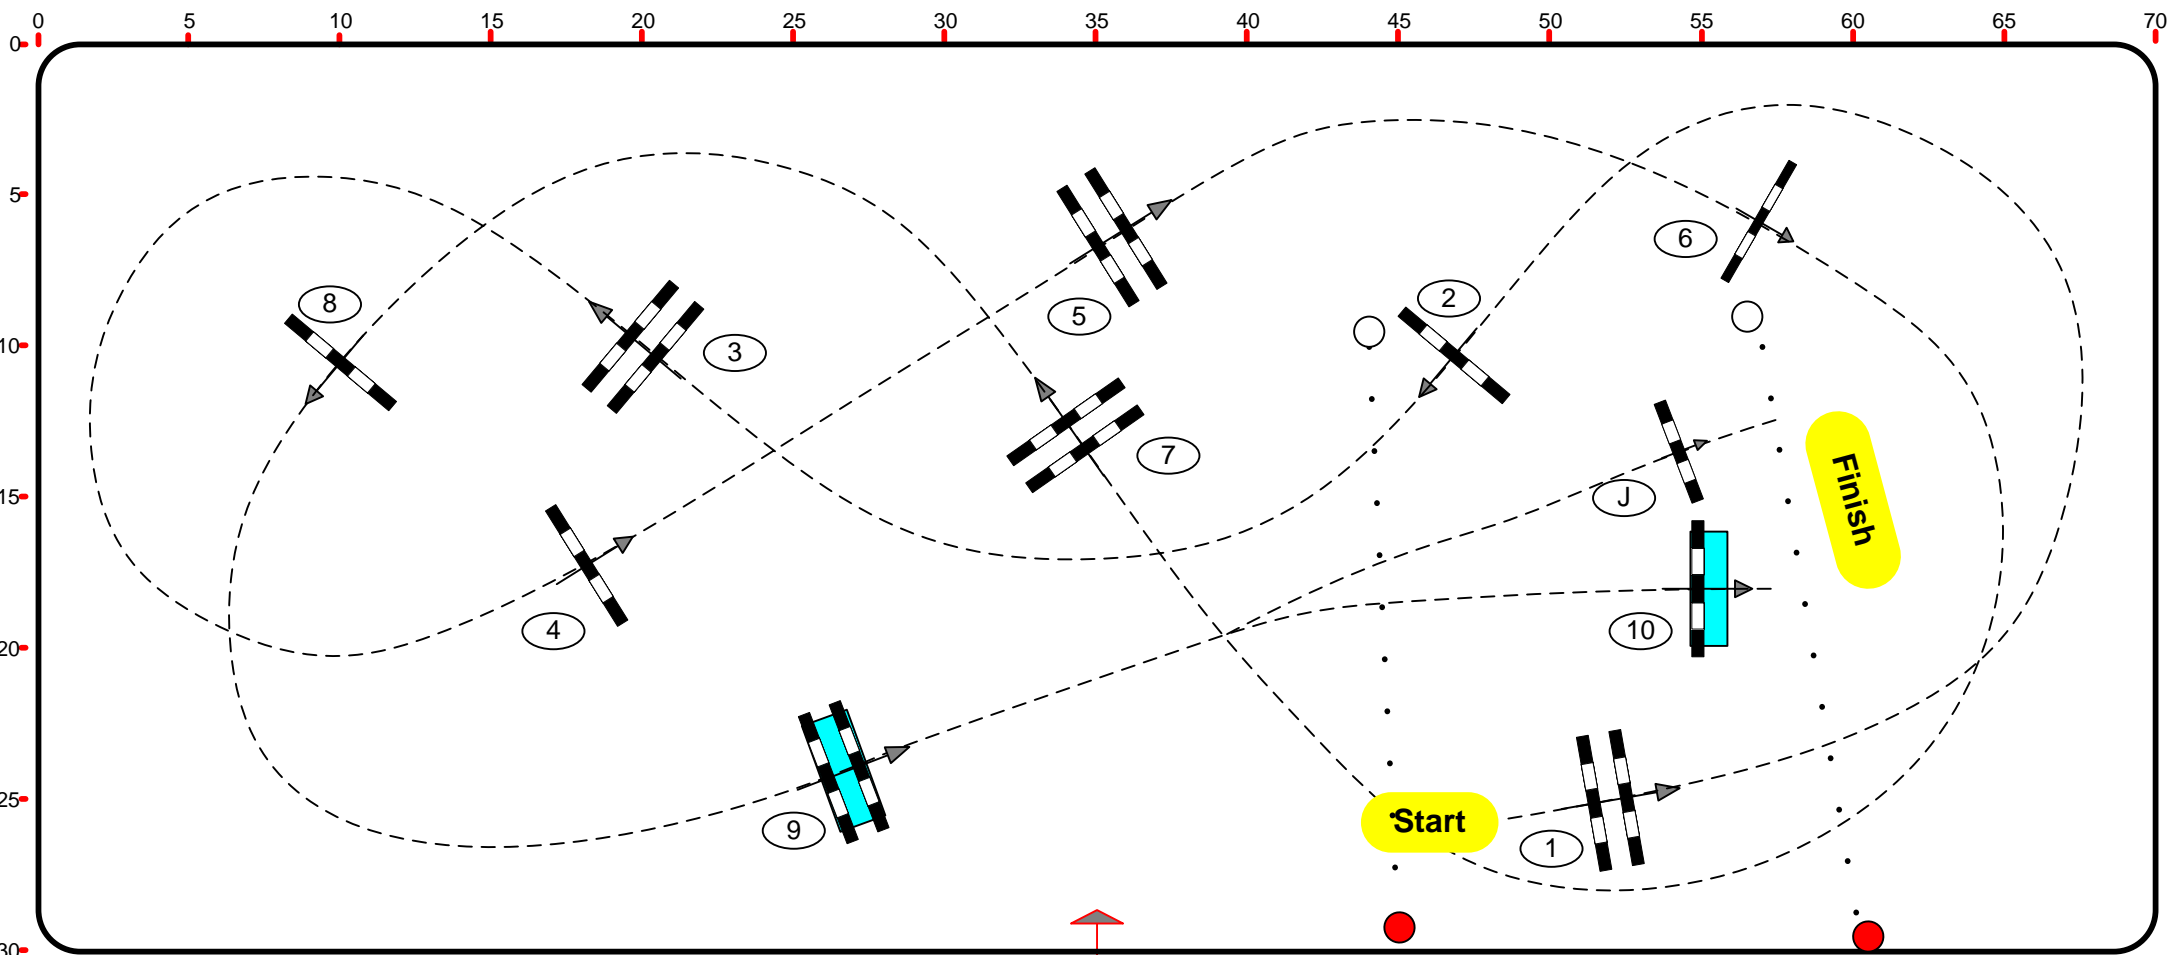

Speed: 365 m/min

Obstacles: 10

Jump-Off :

Length: 325 m

Efforts: 10

Length: 0 m

FEI RG / Art. 269

Time allowed: 54 sec

Time allowed: 0 sec

Height: 1,50 m

Time limit: 108 sec

Time limit: 0 sec

C.D: Santiago Varela (ESP) & Team

70 x 30 m