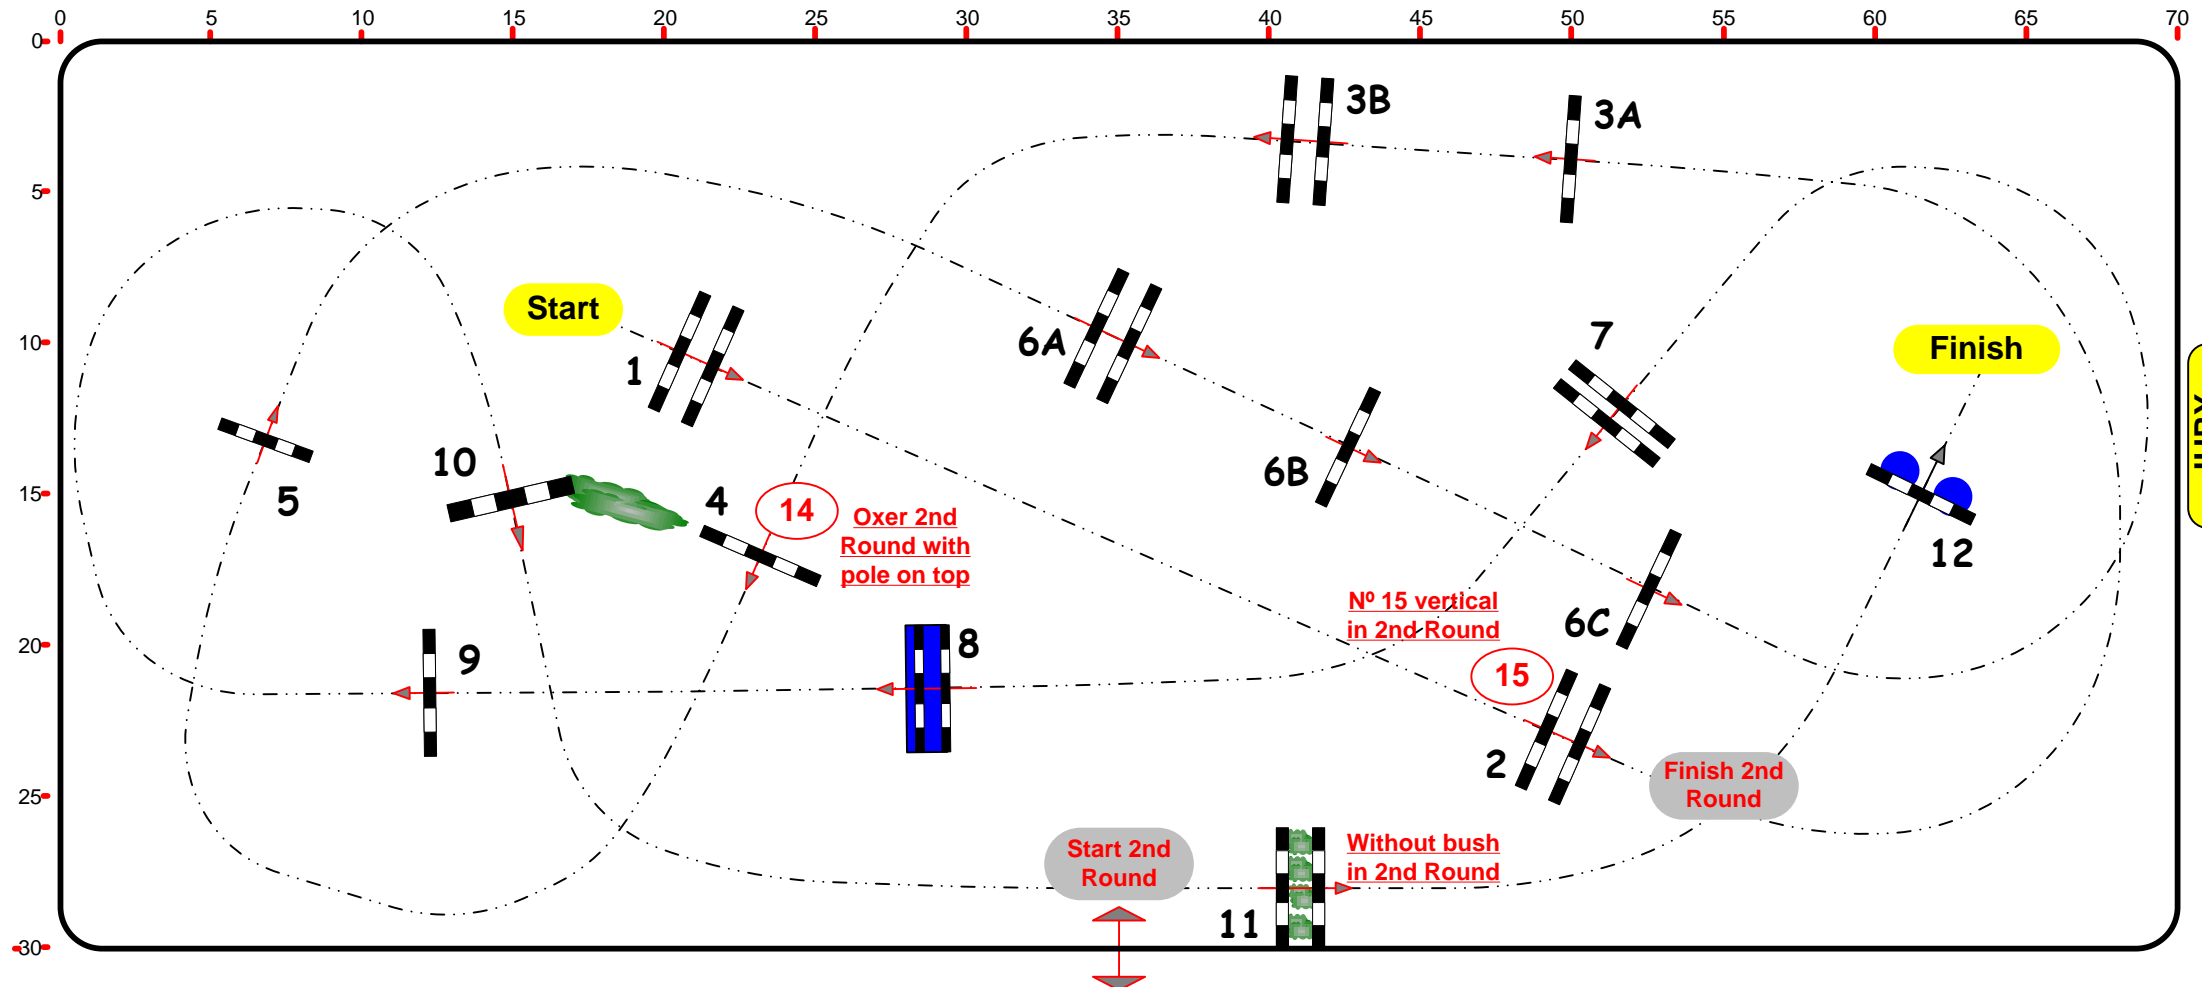

Speed: 350 m/min

Obstacles: 12

2nd Round : 11-3a-14-5-6a-6b-7-9-1-15

Length: 365 m

Efforts: 15

Length: 295 m

FEI RG / Art. 273.3.3.1

Time allowed: 63 sec

Time allowed: 51 sec

Height: 1,55 m

Time limit: 126 sec

Time limit: 102 sec

70 x 30 m