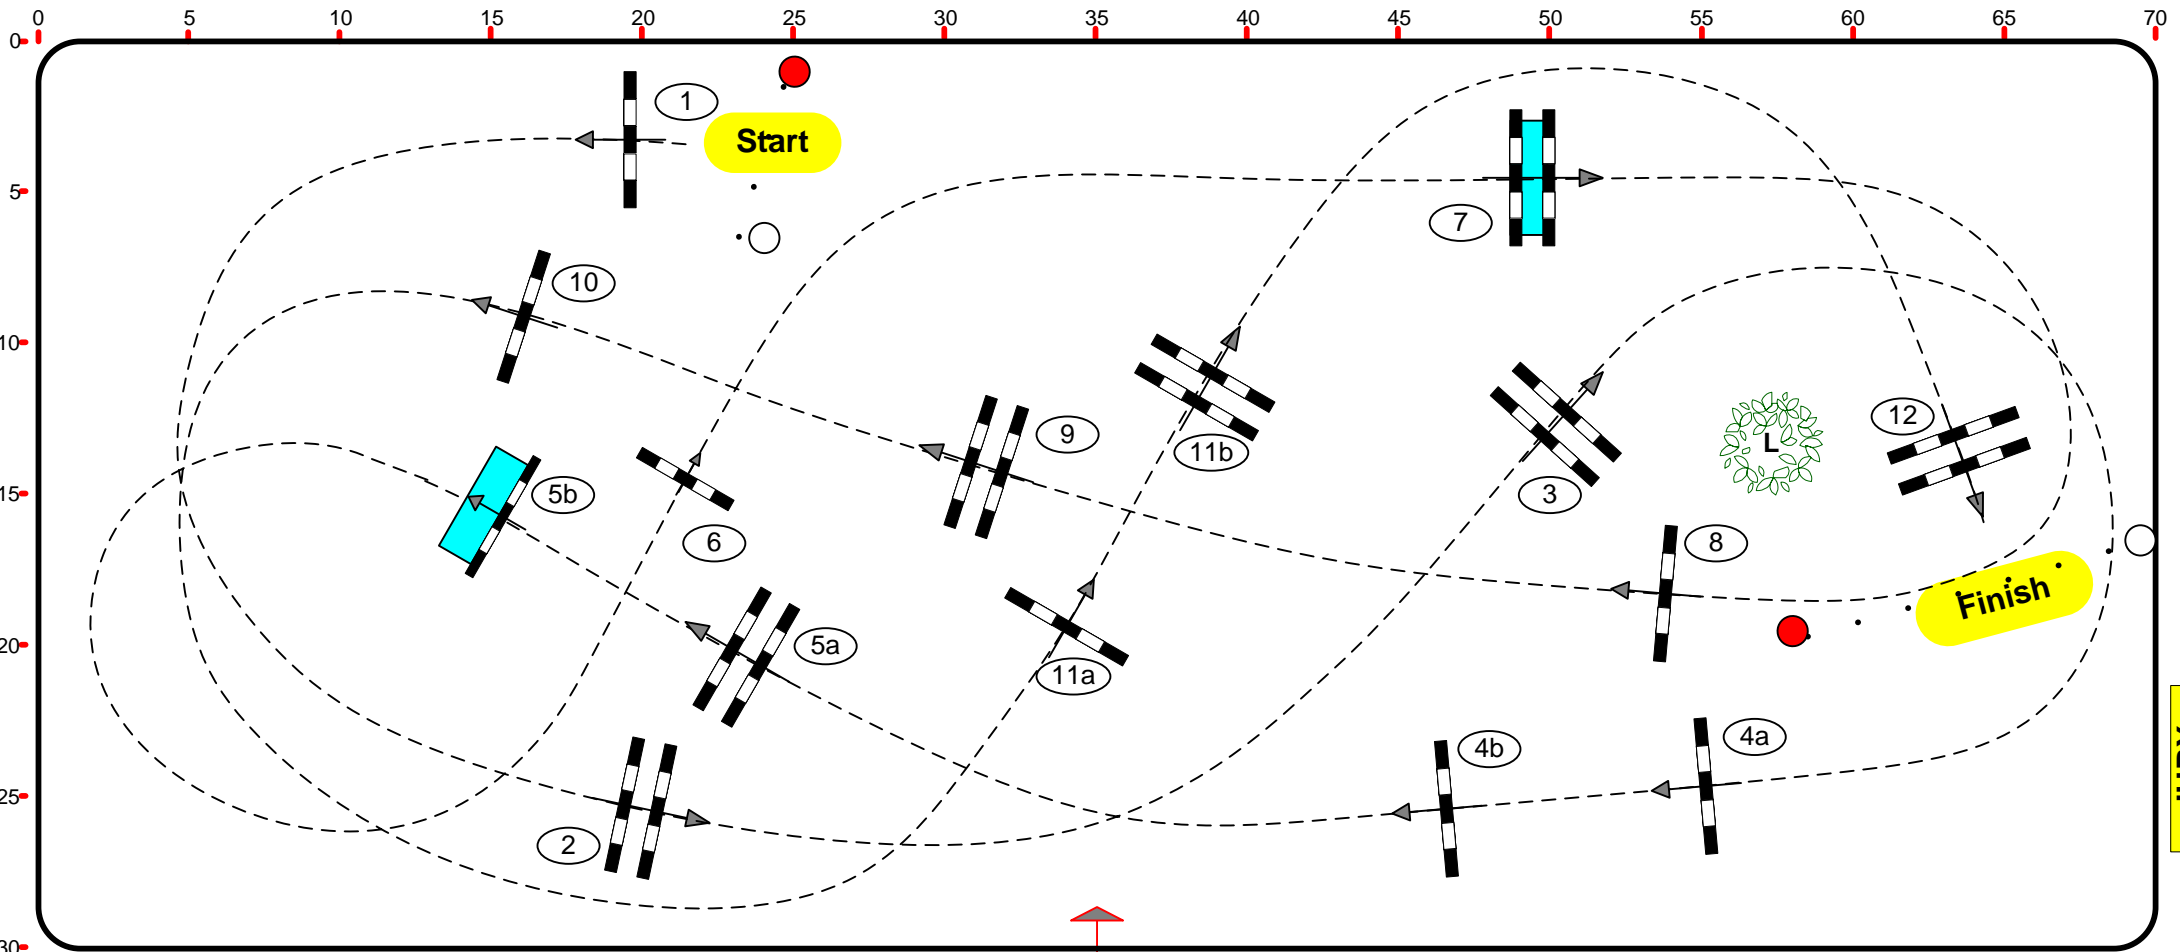

Speed: 350 m/min

Obstacles: 12

Jump-Off : 0 m

Length: 400 m

Efforts: 15

Length: 0 m

0 m

FEI RG / Art. 238.2.1

Time allowed: 69 sec

Time allowed: 0 sec

0 sec

Height: 1,50 m

Time limit: 138 sec

Time limit: 0 sec

0 sec

C.D: Santiago Varela (ESP) & Team

70 x 30 m