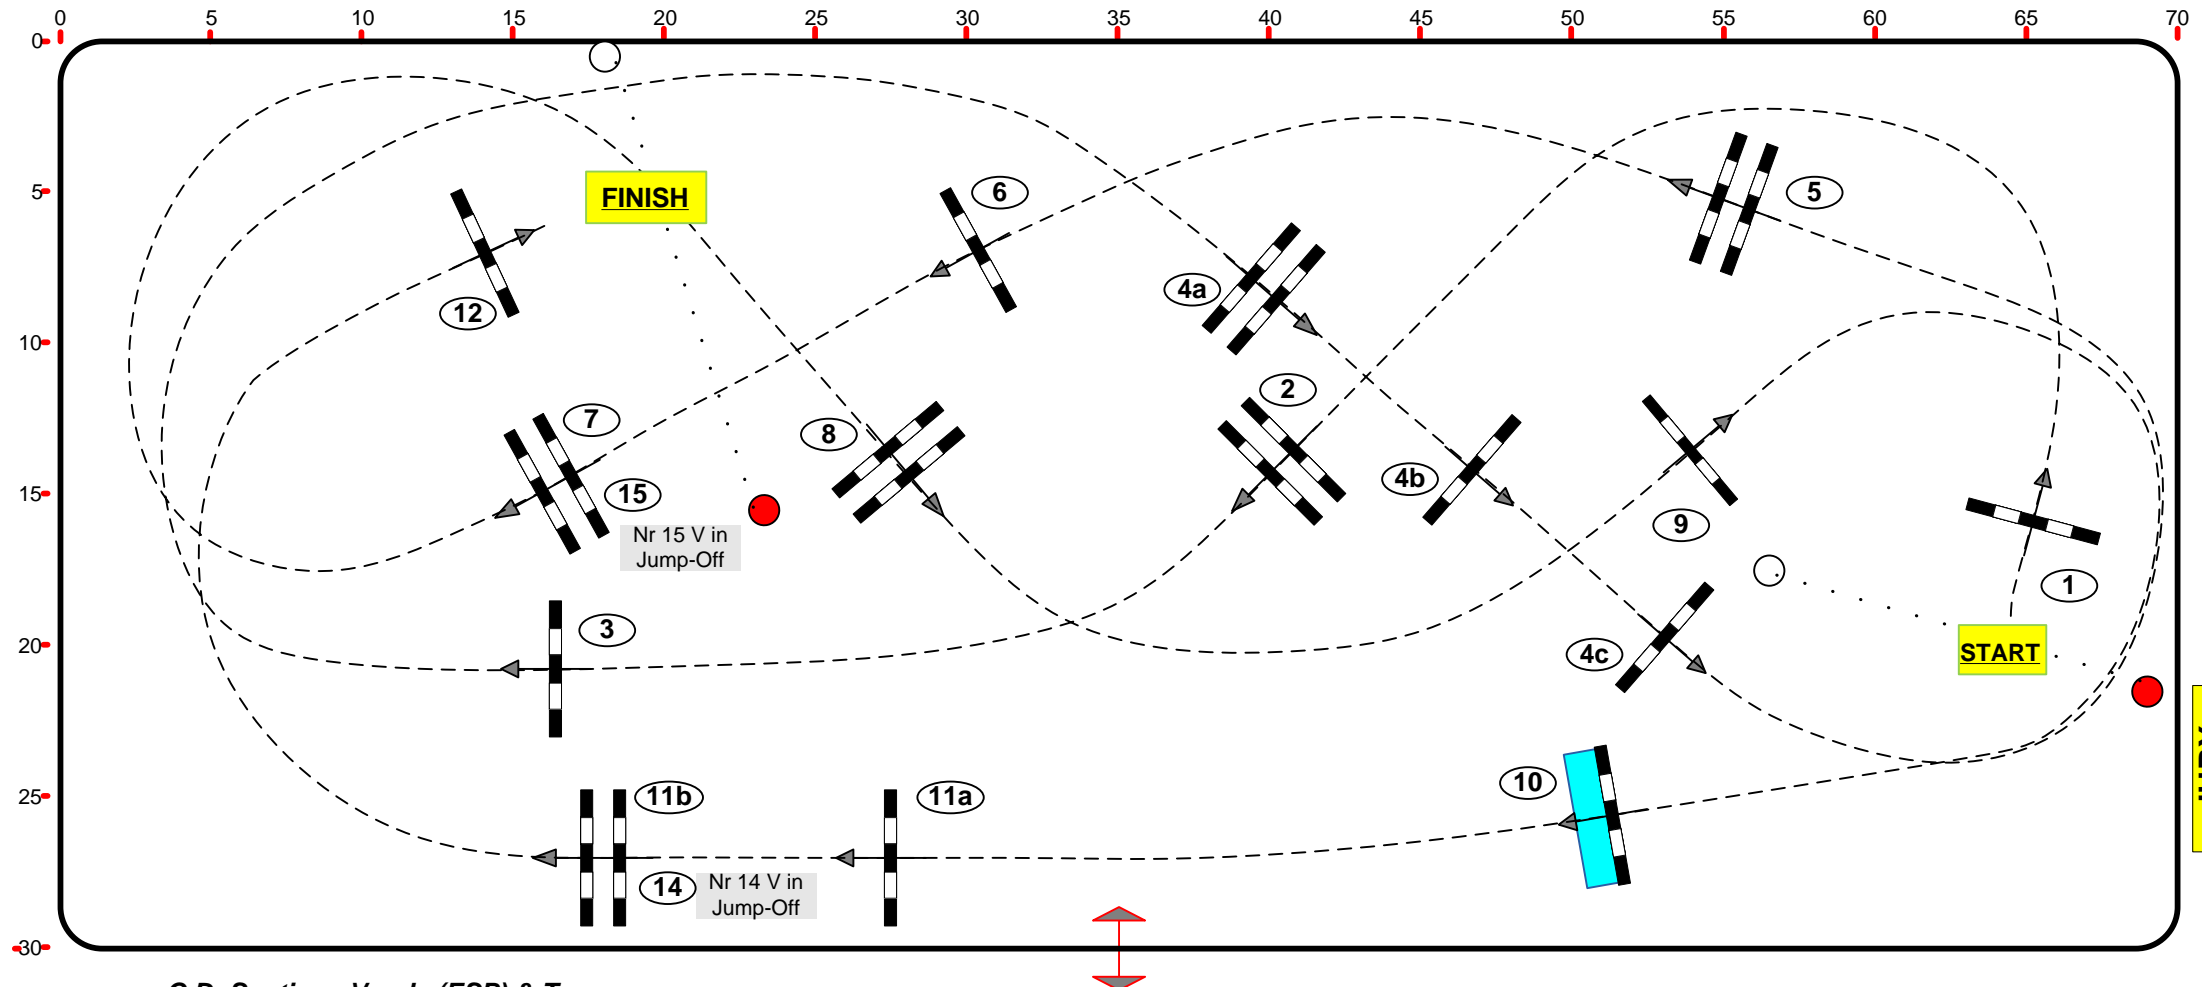

Speed: 350 m/min

Obstacles: 12

Jump-Off : 14.8.1.2.4a4b.5.15

Length: 400 m

Efforts: 15

Length: 280 m

FEI RG / Art. 238.2.2

Time allowed: 69 sec

Time allowed: 48 sec

Height: 1,45 m

Time limit: 138 sec

Time limit: 96 sec

C.D: Santiago Varela (ESP) & Team

70 x 30 m