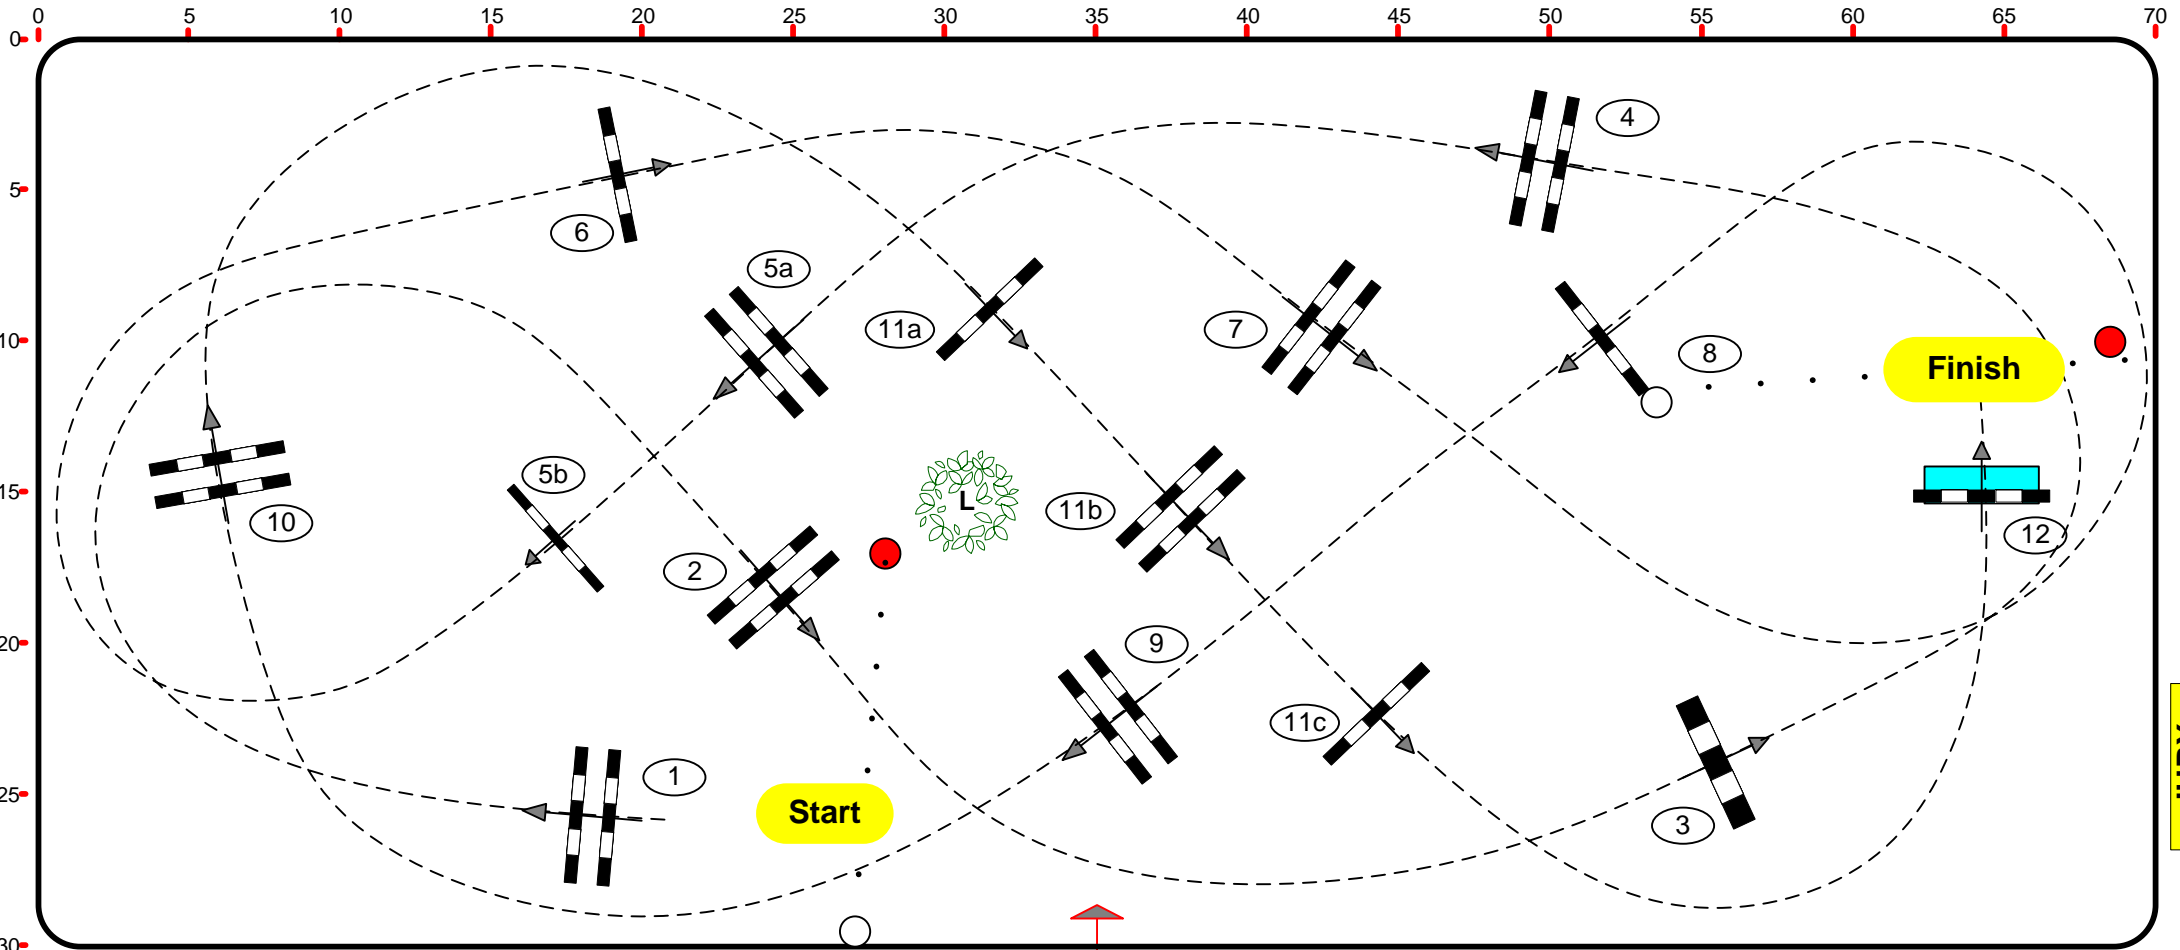

Speed: 350 m/min

Obstacles: 12

Jump-Off :

Length: 415 m

Efforts: 15

Length: 0 m

FEI RG / Art. 238.2.1

Time allowed: 72 sec

Time allowed: 0 sec

Height: 1,50 m

Time limit: 144 sec

Time limit: 0 sec

C.D: Santiago Varela (ESP) & Team

70 x 30 m