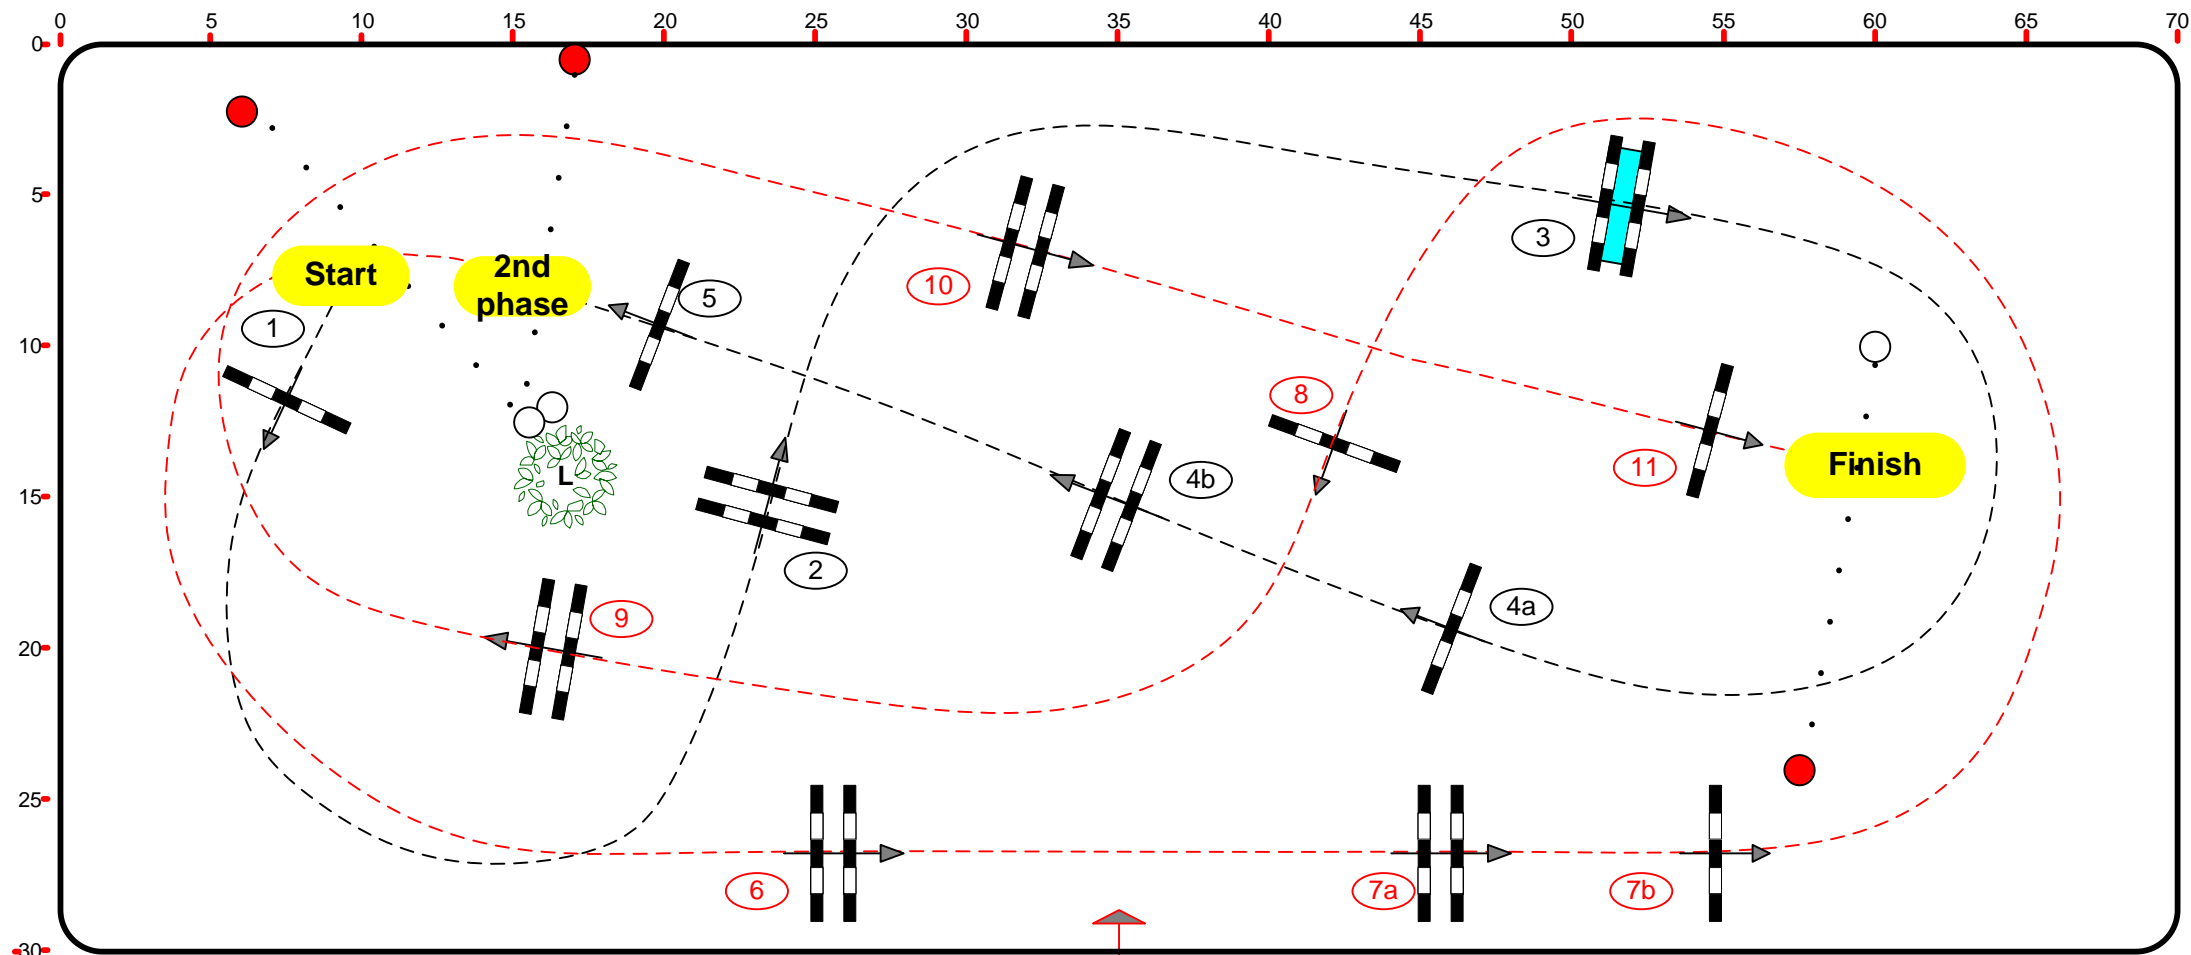

Speed: 350 m/min

Obstacles: 5

5

Jump-Off : 6.7a7b.8.9.10.11

Length: 160 m

Efforts: 6

6

Length: 225 m

FEI RG / Art. 274.2.5

Time allowed: 28 sec

Time allowed: 39 sec

Height: 1,40 m

Time limit: 56 sec

Time limit: 78 sec

C.D: Santiago Varela (ESP) & Team

70 x 30 m