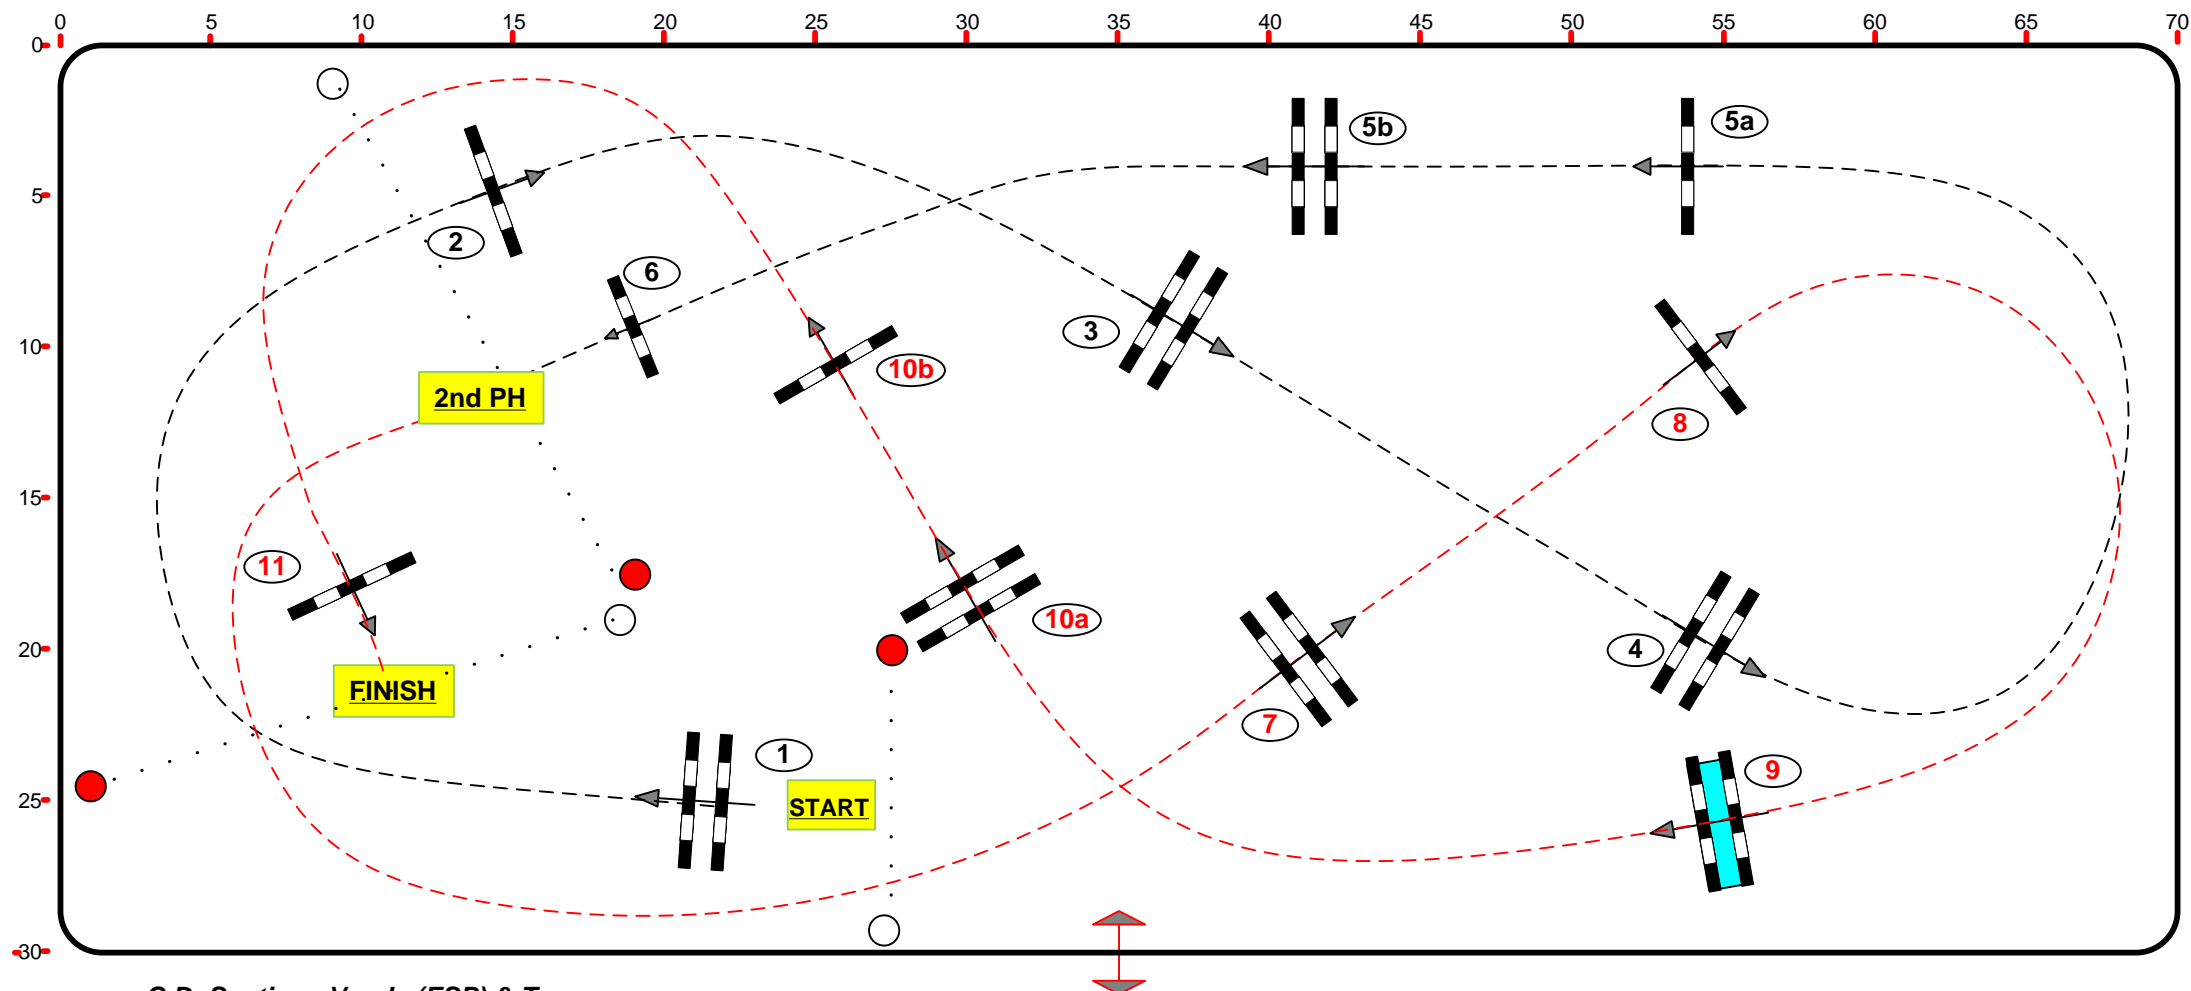

6

Jump-Off : 7-8-9-10a-10b-11

Length: 180 m

Efforts: 7

7

Length: 185 m

FEI RG / Art. 274.2.5.

Time allowed: 31 sec

Time allowed: 32 sec

Height: 1,45 m

Time limit: 62 sec

Time limit: 64 sec

C.D: Santiago Varela (ESP) & Team

70 x 30 m