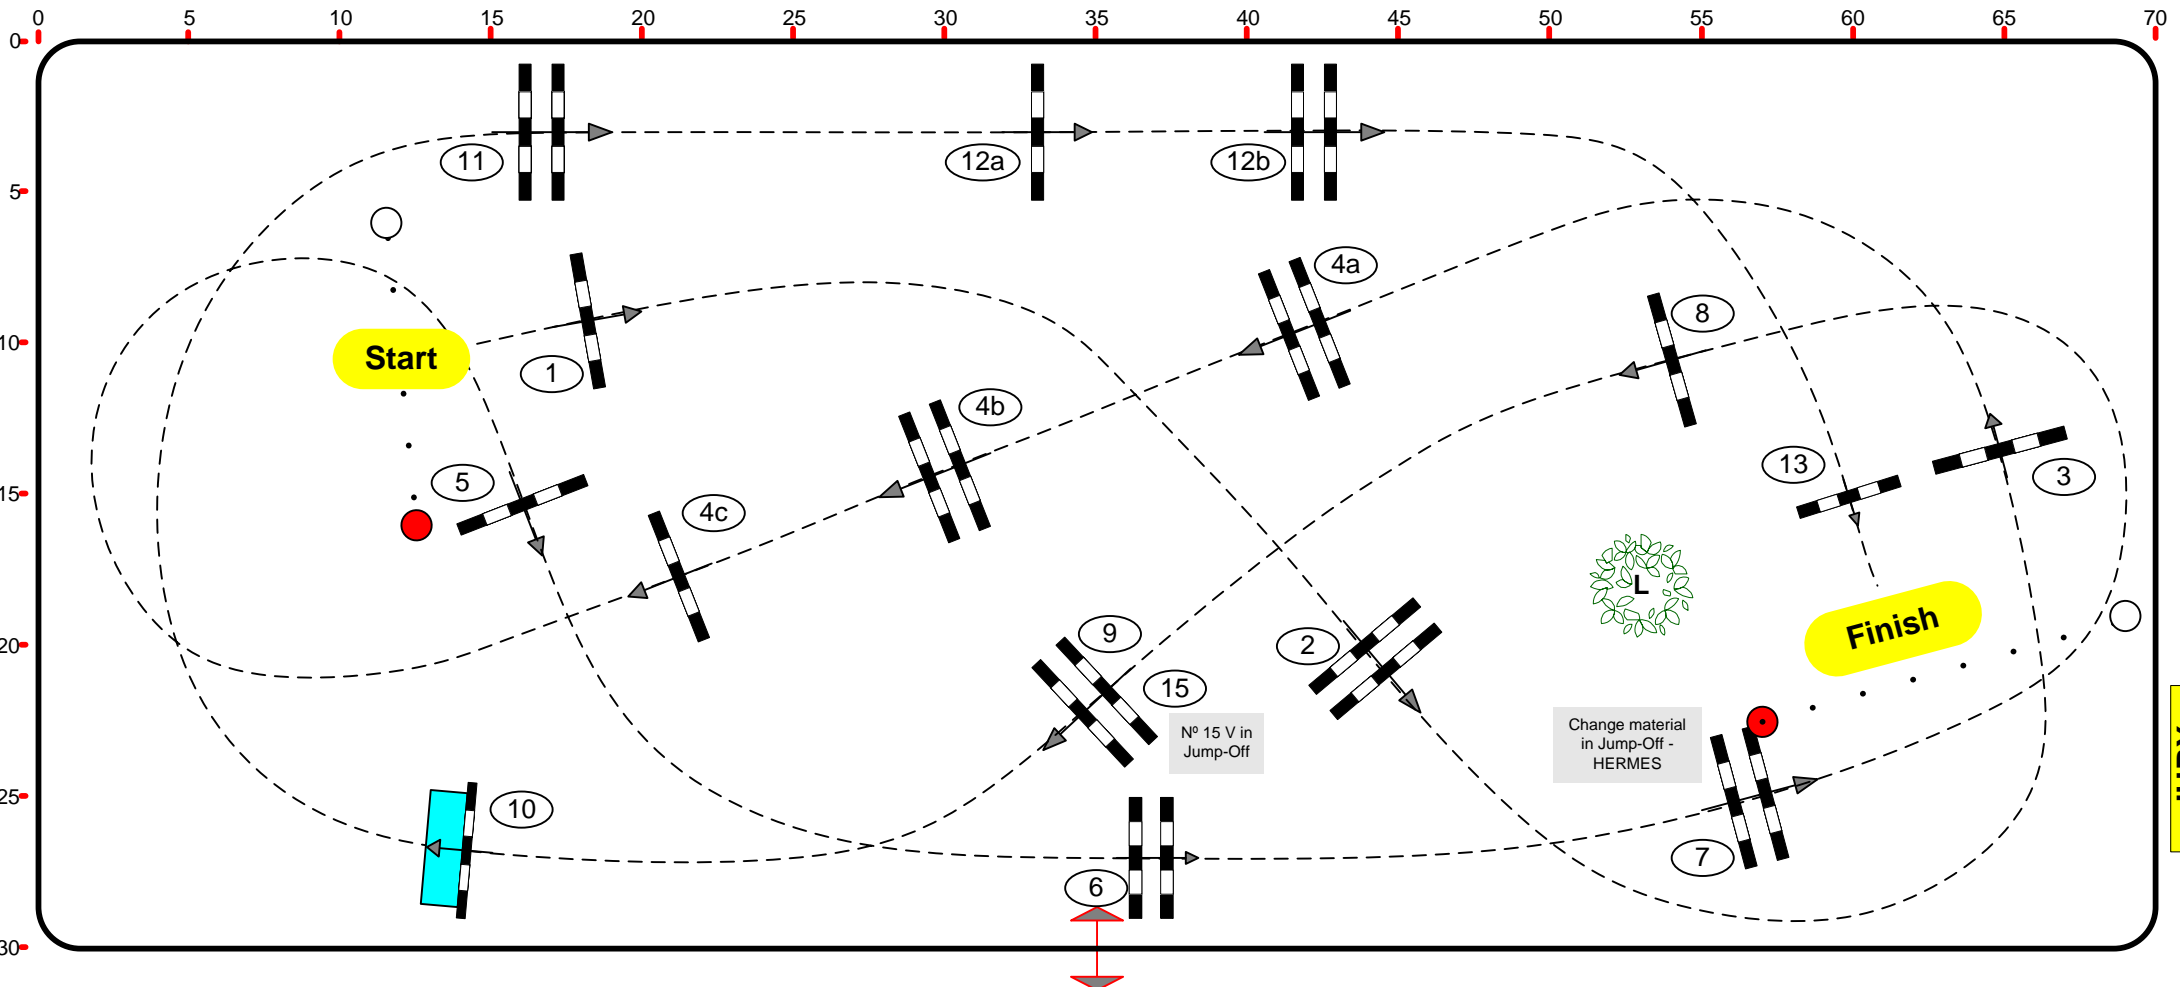

Jump-Off : 15-11-2-3-4b-5-7

Length: 375 m

Efforts: 16

Length: 265 m

FEI RG / Art. 238.2.2

Time allowed: 63 sec

Time allowed: 45 sec

Height: 1,60 m

Time limit: 126 sec

Time limit: 90 sec

C.D: Santiago Varela (ESP) & Team

70 x 30 m