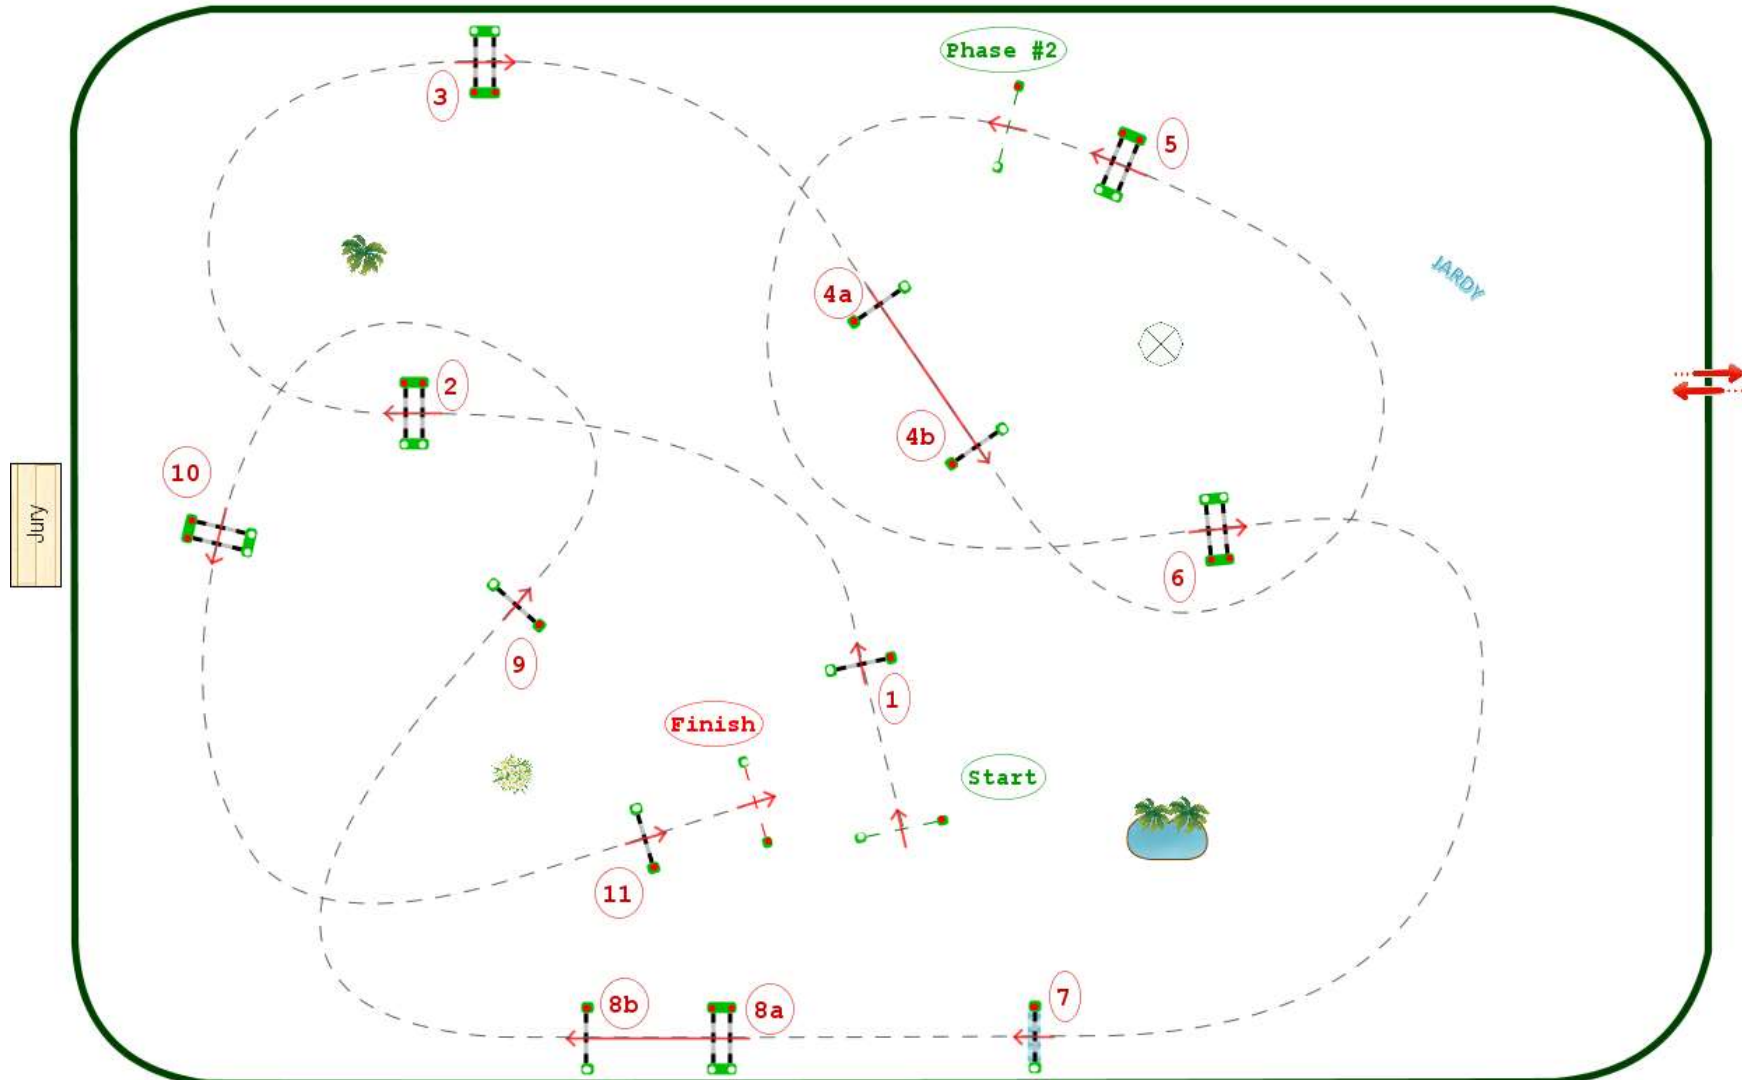

Haras de Jardey - CSI Amateur - Gold Tour Esthederm