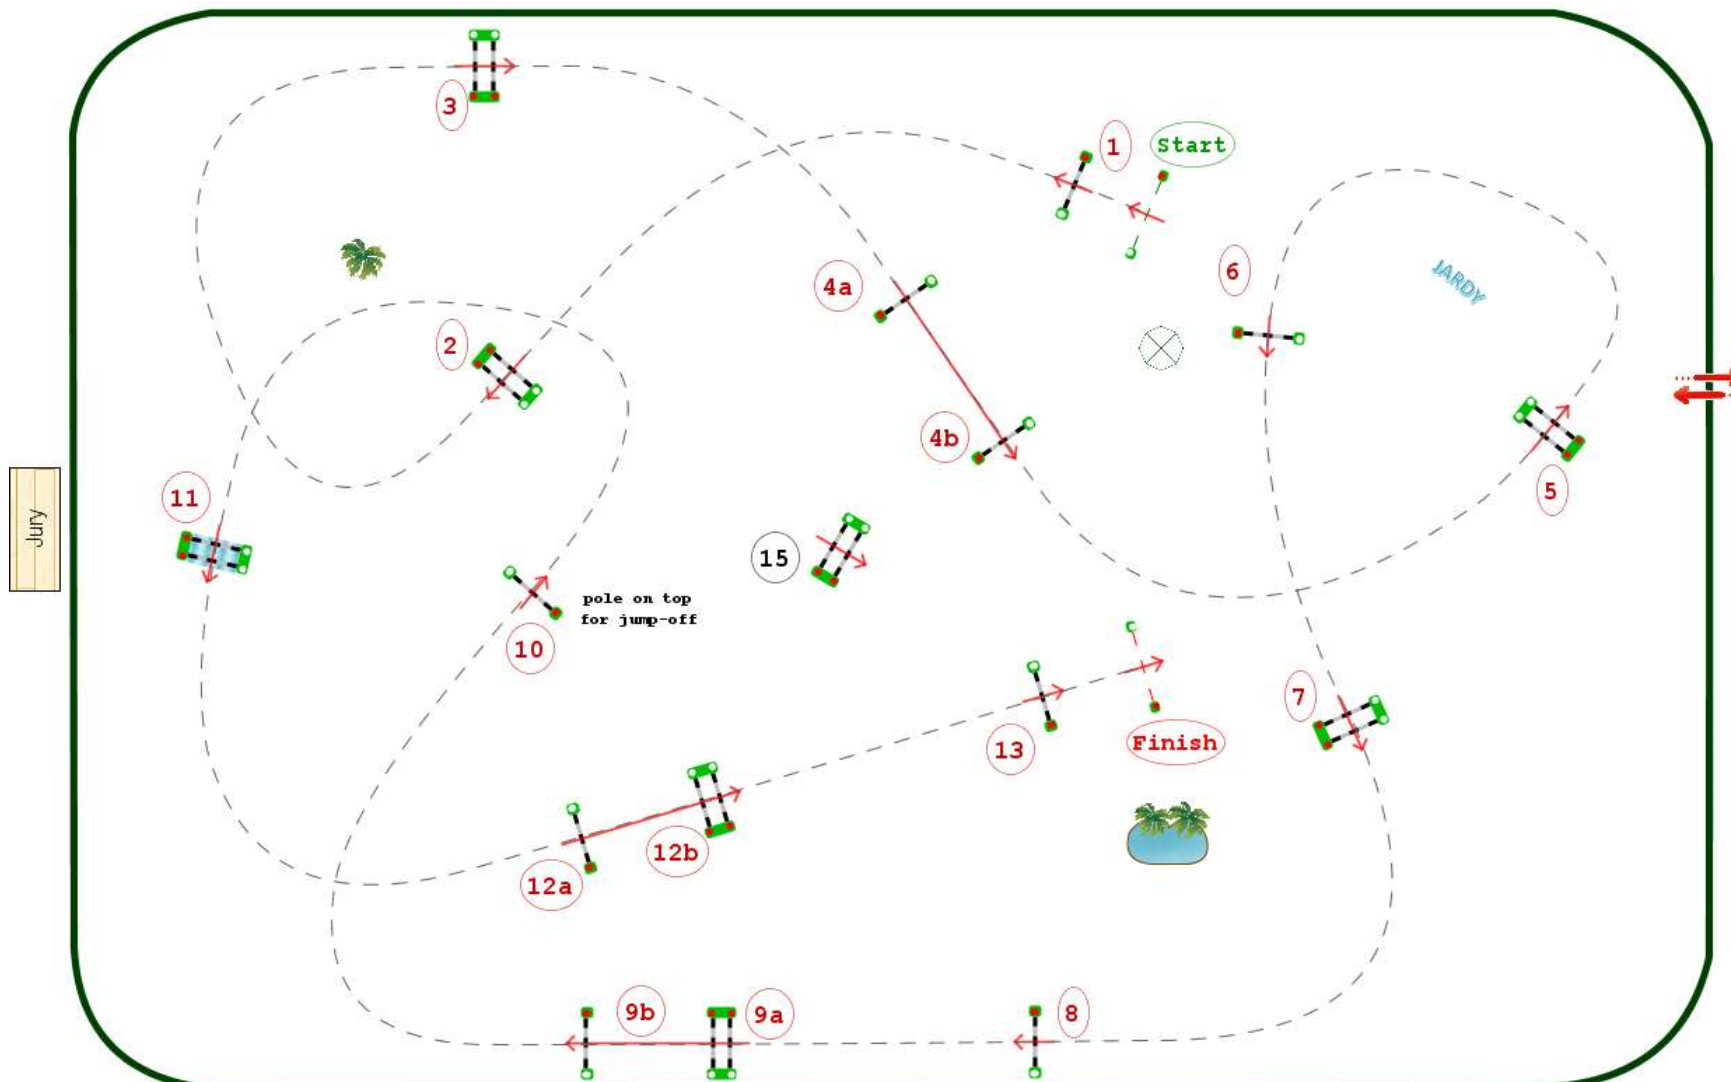

CHAMPAGNE
CHOUPAY Haras de Jardy - CSI** - Prix Champagne Choupay