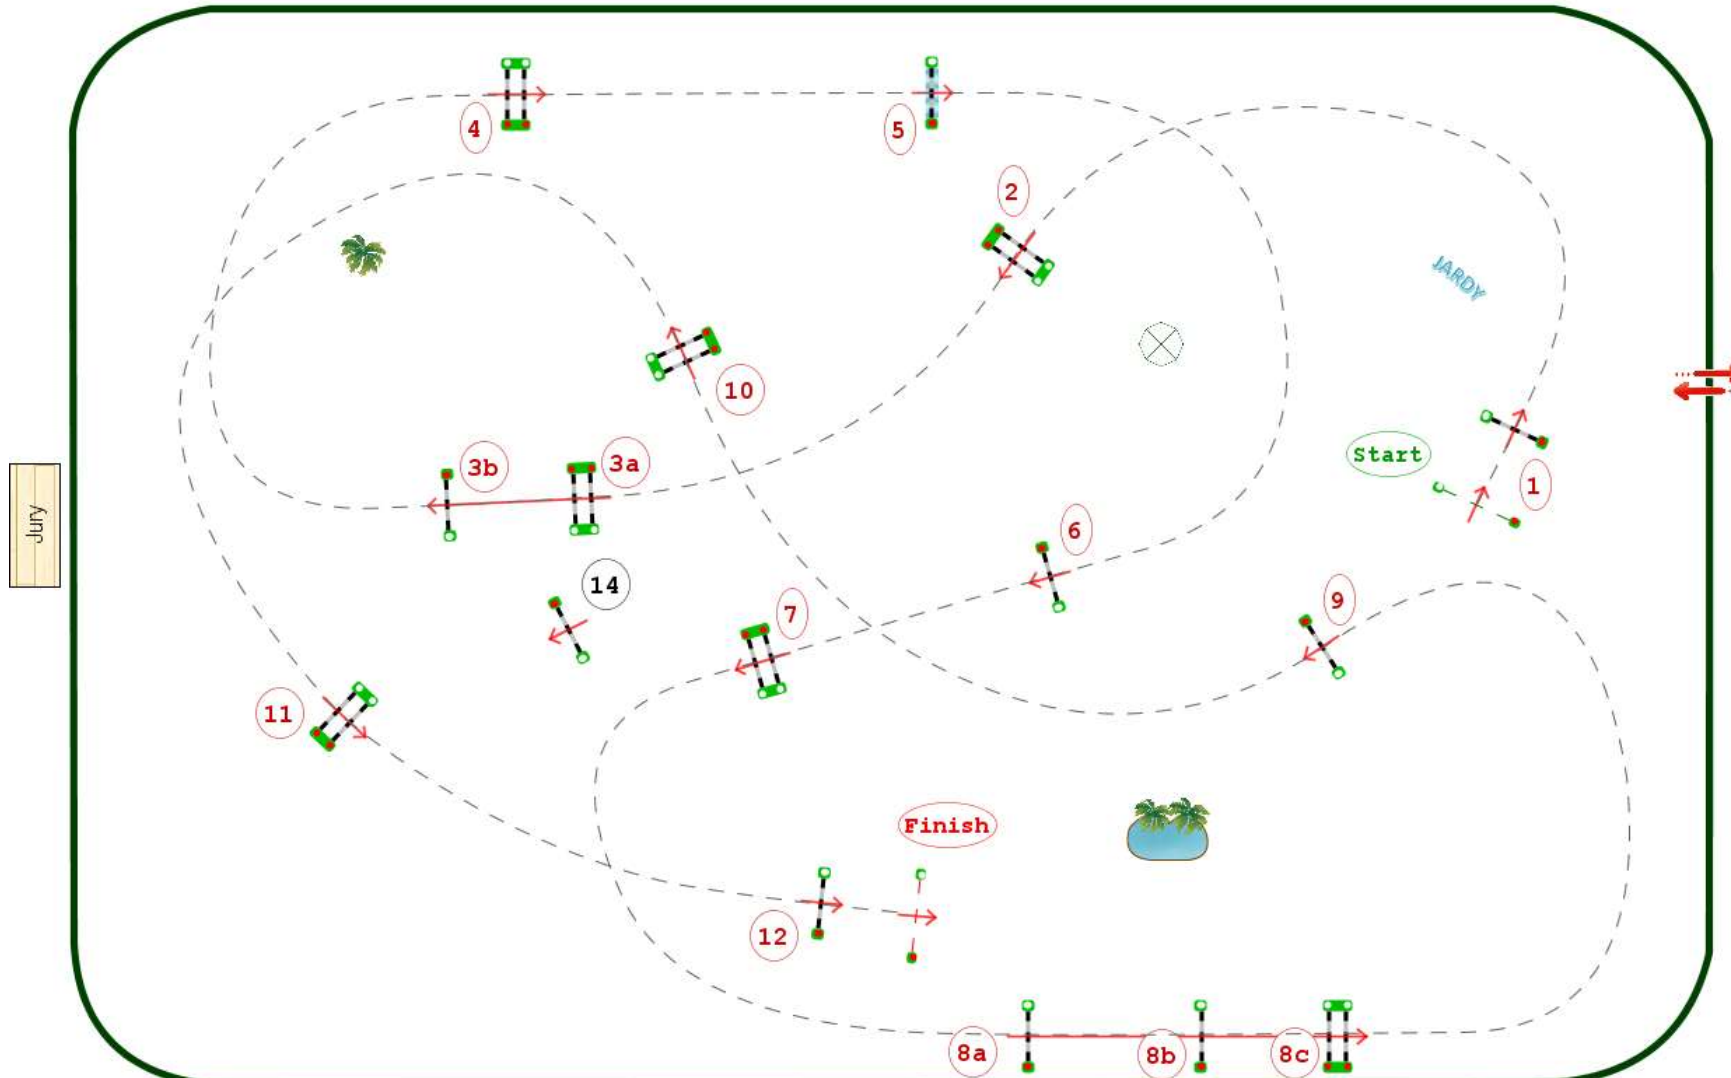

CHAMPAGNE
CHOUPAY Haras de Jardy - CSI* - Prix Champagne Choupay