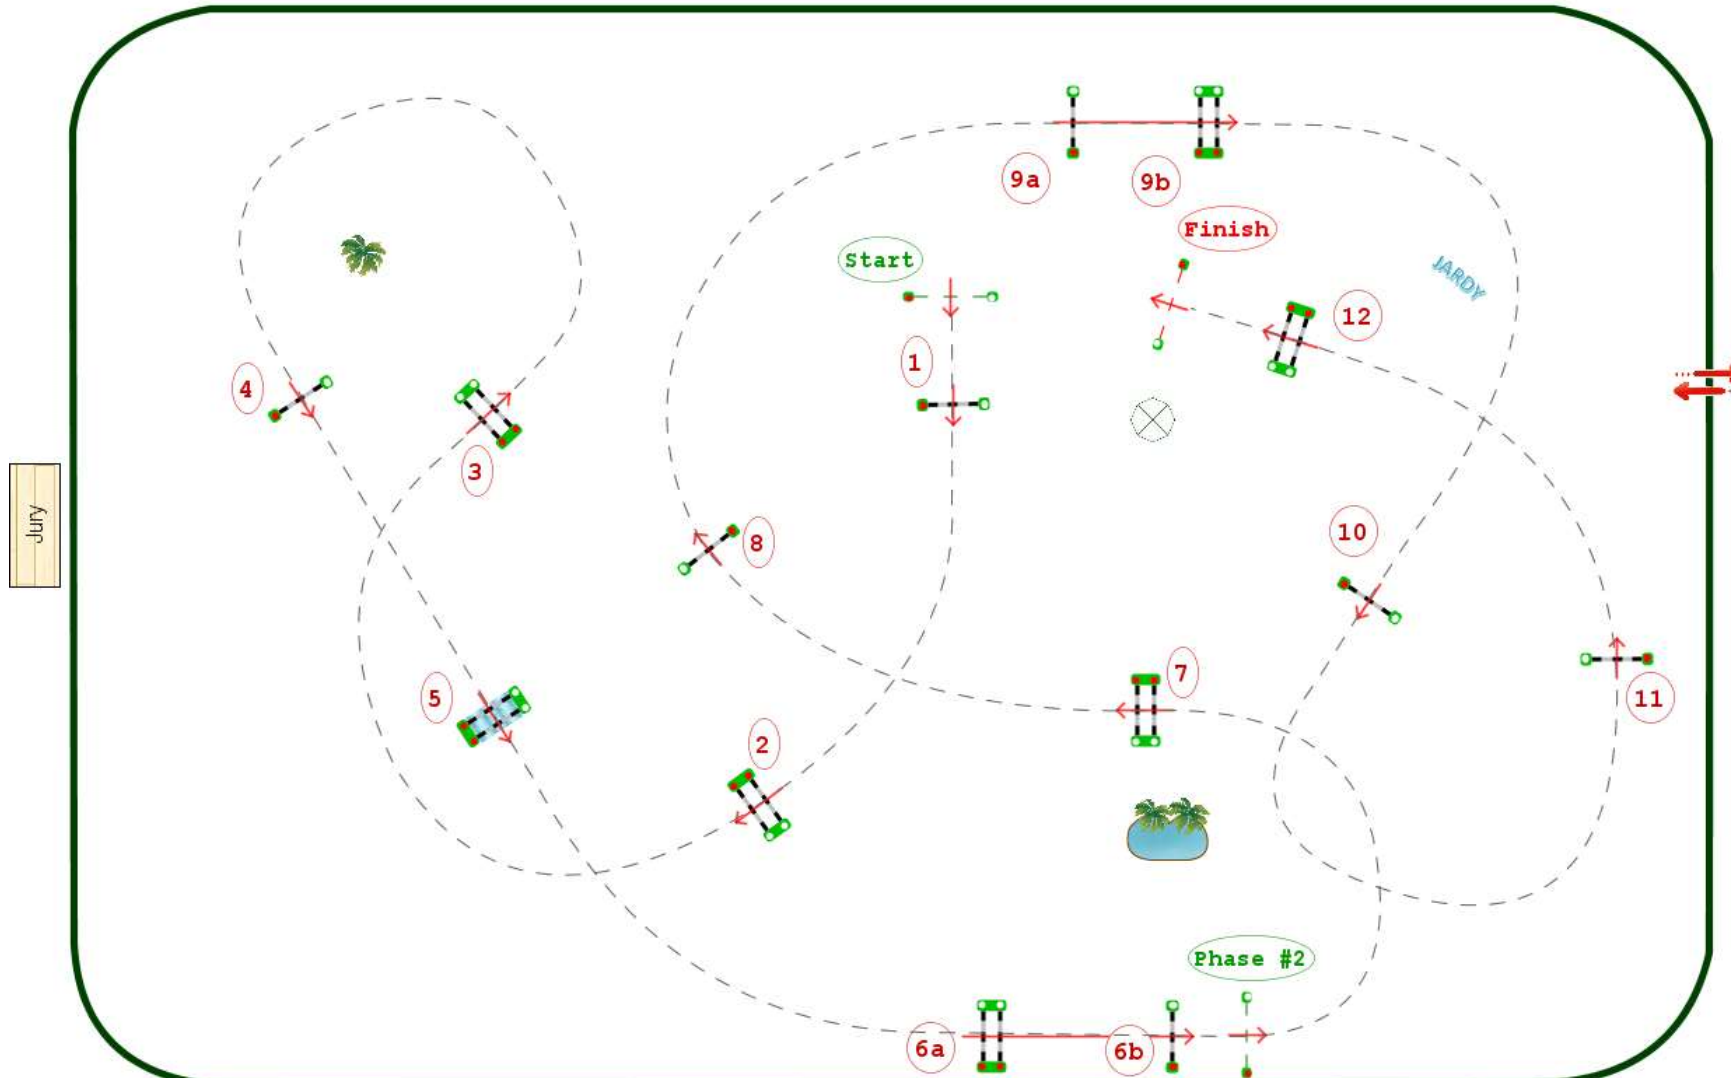

Haras de Jardy - CSI* - Prix Champagne Choupay