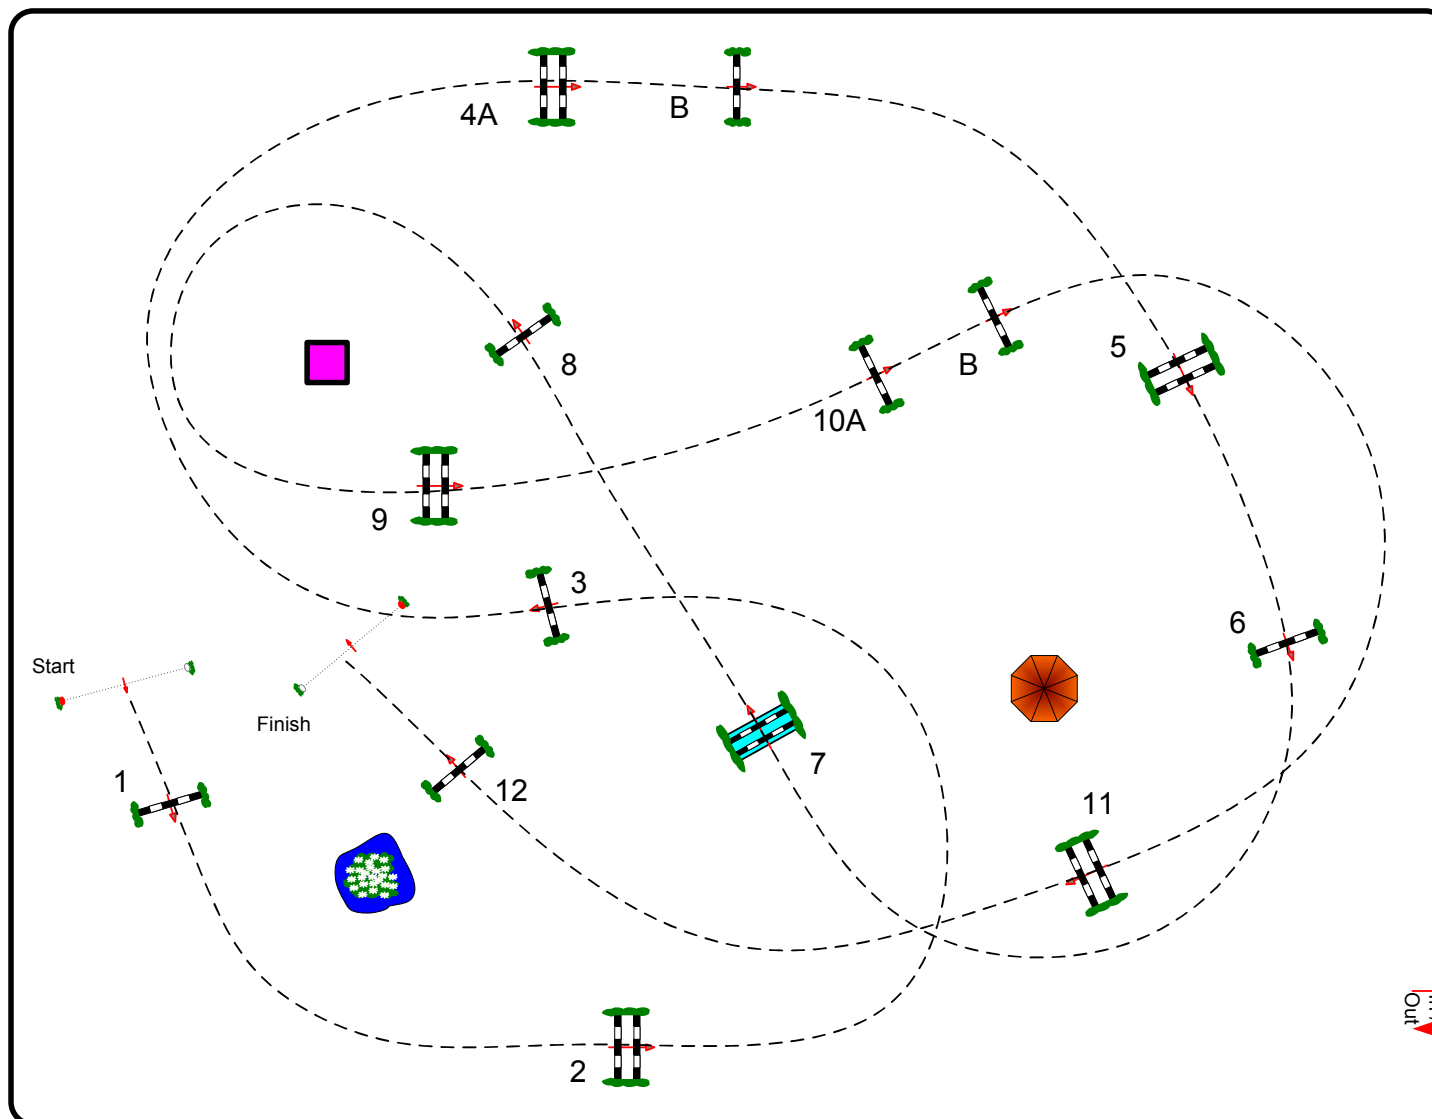

HARAS DE JARDY

CSI** / CSI* / CSI-AM

Competition N°: 17

CSI Am-A 1,15m

Table A against the clock

Dimanche 10 Septembre 2023

Start : 12:30

Table: A
 FFE Article n°: 238.2.1
 FEI Article n°:
 Height: 1,15 m

Speed: 350 m/min
 Length: 500 m
 Time allowed: 86 sec
 Time limit: 172 sec

Obstacles: 12
 Efforts: 14
 Combination(s):

Jump-off:
 Length: 0 m
 Time allowed: 0 sec
 Time limit: 0 sec

in
out

JURY