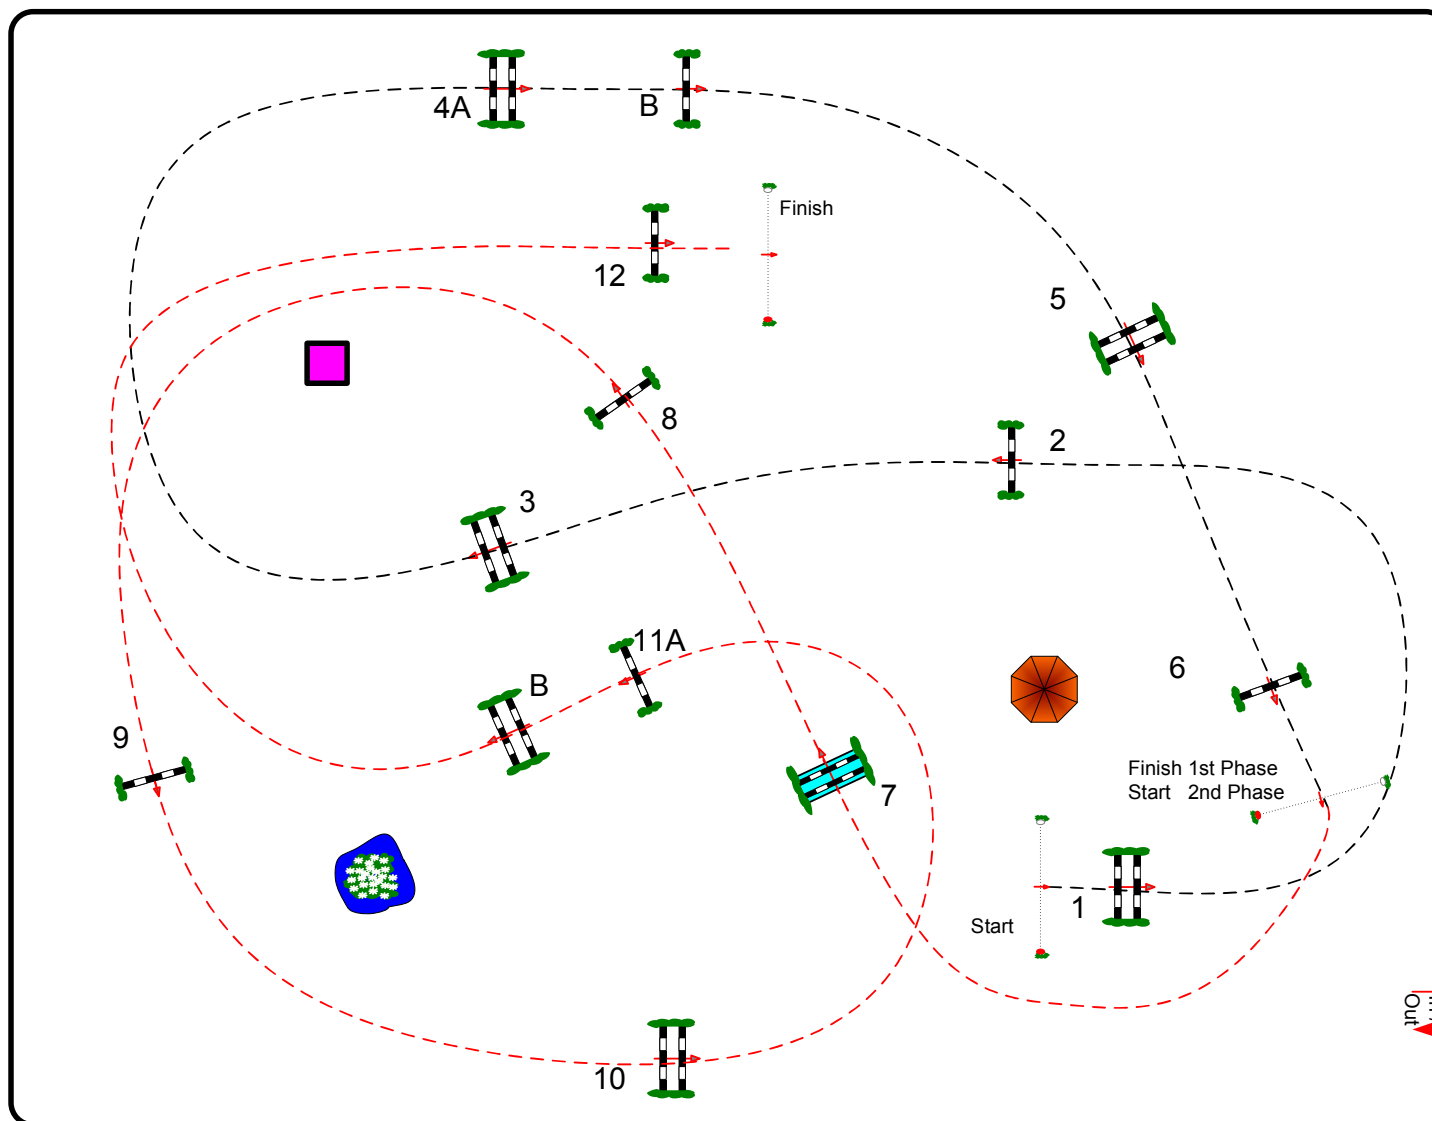

# HARAS DE JARDY

## CSI\*\* / CSI\* / CSI-AM

Competition N°: 15

CSI\* 1,25m

Special two phases

Dimanche 10 Septembre 2023

Start : 10:00

Table: A  
 FFE Article n°: 274.2.5  
 FEI Article n°:  
 Height: 1,25 m

Speed: 350 m/min  
 Length: 250 m  
 Time allowed: 43 sec  
 Time limit: 86 sec

Obstacles: 12  
 Efforts: 14  
 Combination(s):

2nd phase: 7 to 12  
 Length: 300 m  
 Time allowed: 52 sec  
 Time limit: 104 sec

JURY