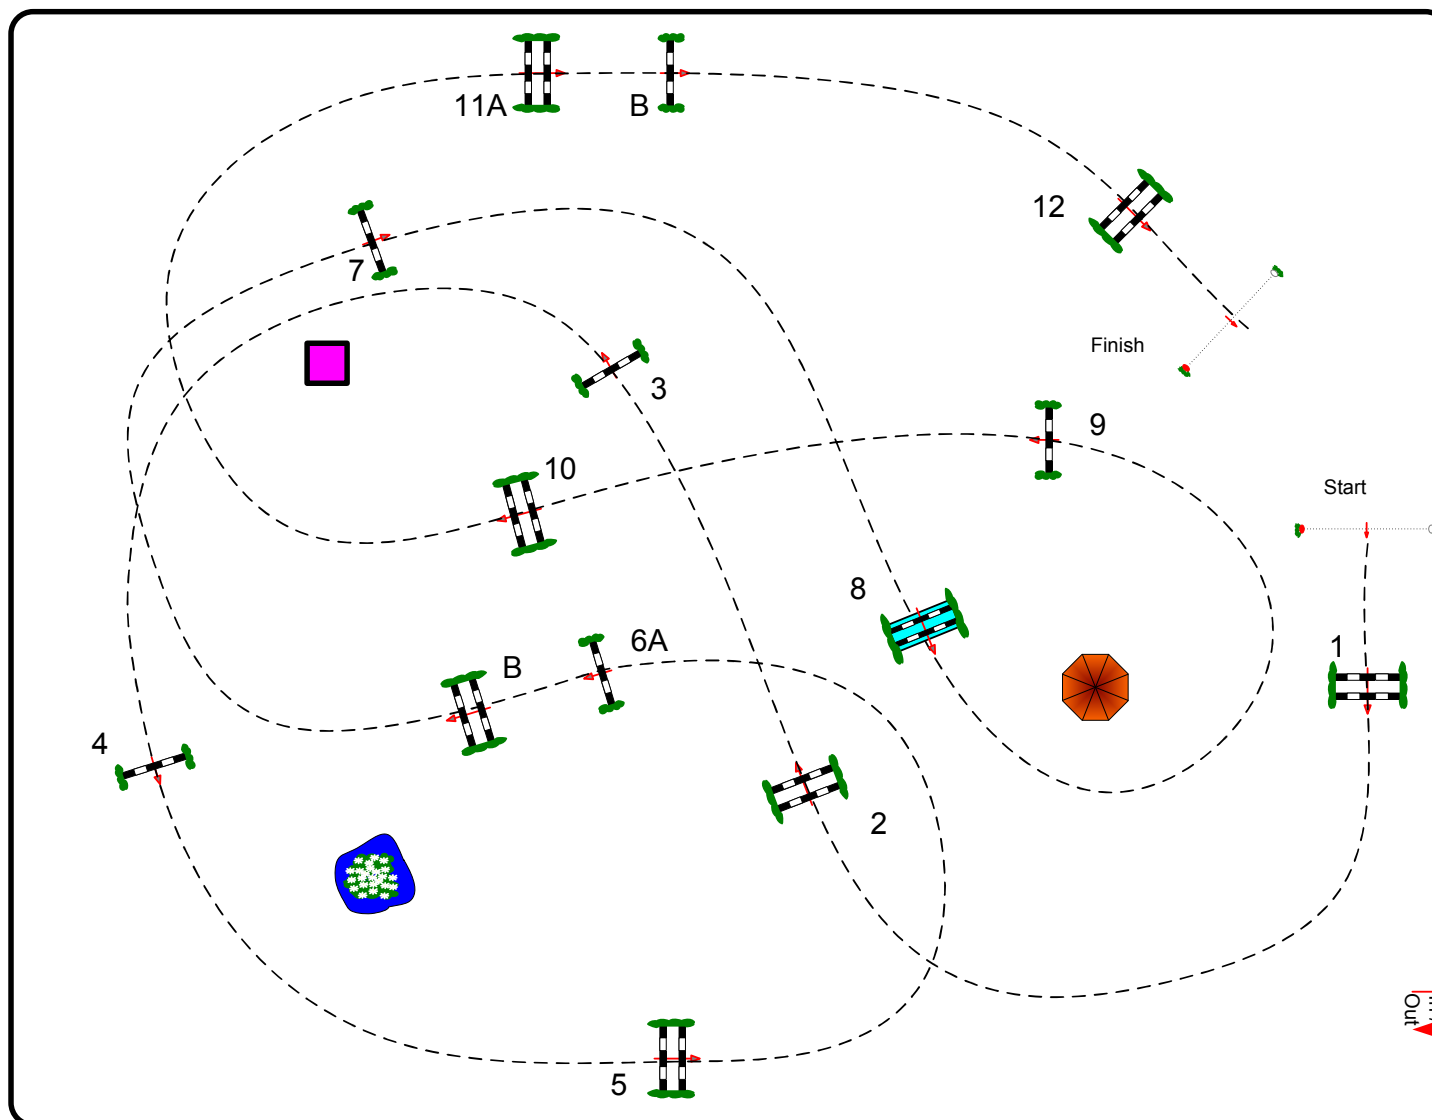

HARAS DE JARDY

CSI** / CSI* / CSI-AM

Competition N°: 13

CSI** 1,35m

Table A against the clock

Dimanche 10 Septembre 2023

Start : 8:00

Table: A
 FFE Article n°: 238.2.1
 FEI Article n°:
 Height: 1,35 m

Speed: 350 m/min
 Length: 480 m
 Time allowed: 83 sec
 Time limit: 166 sec

Obstacles: 12
 Efforts: 14
 Combination(s):

Jump-off:
 Length: 0 m
 Time allowed: 0 sec
 Time limit: 0 sec

in
 out

JURY