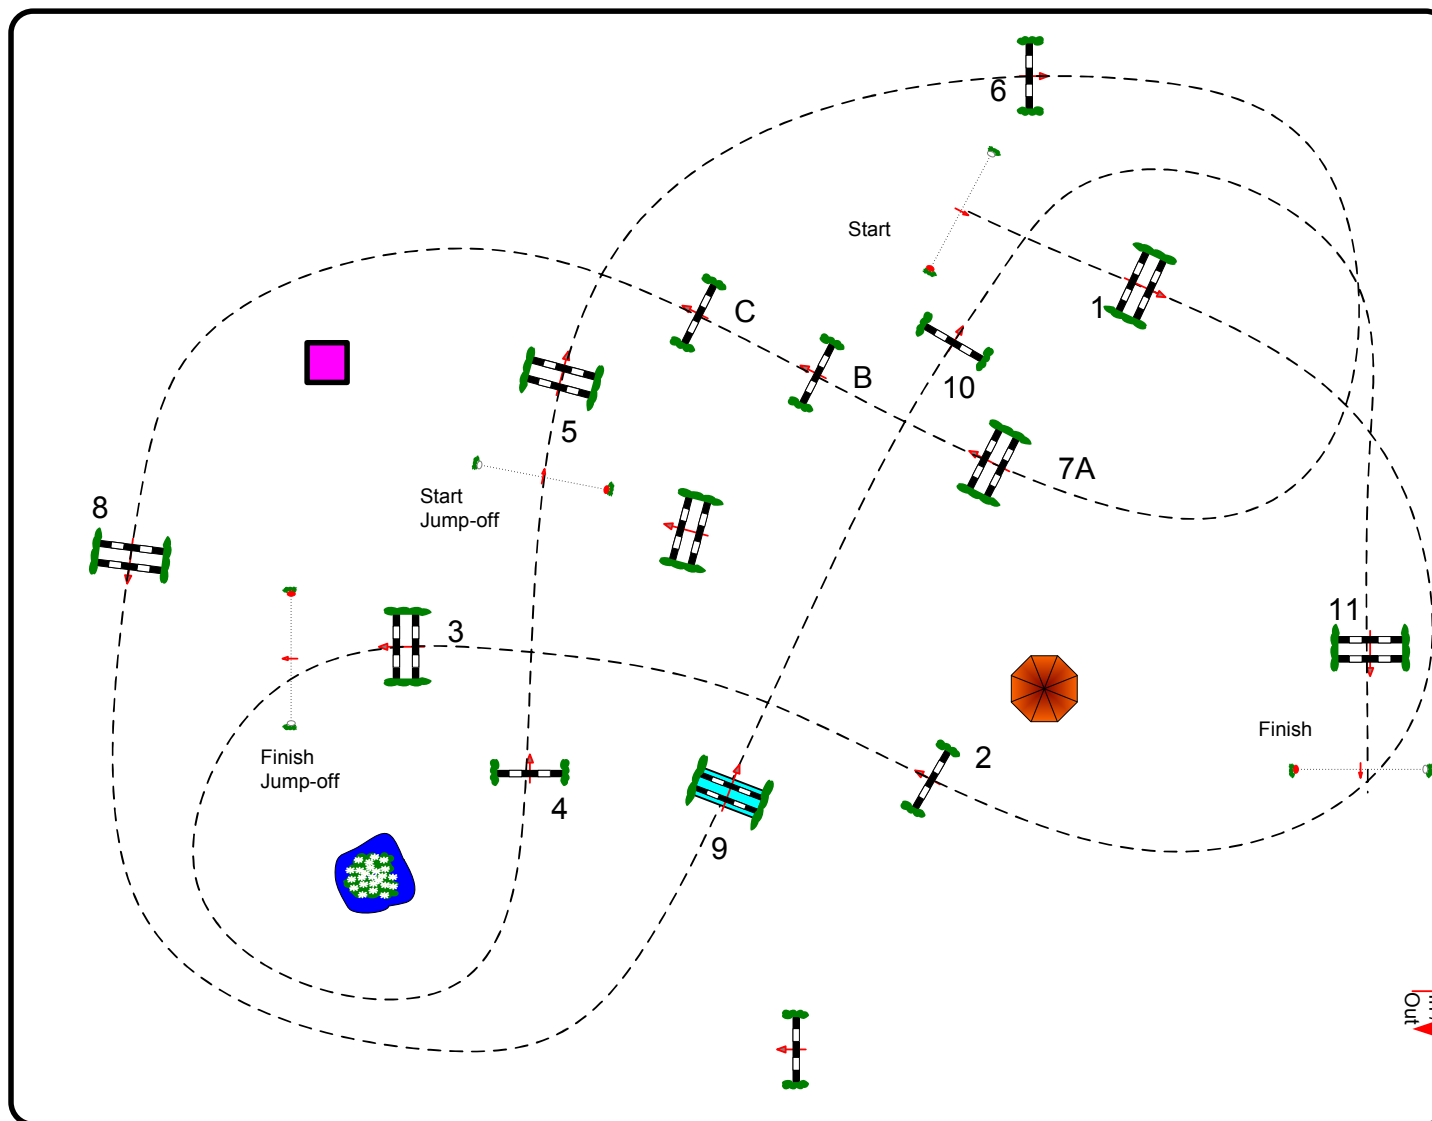

# HARAS DE JARDY

## CSI\*\* / CSI\* / CSI-AM

Competition N°: 11

CSI Am-A 1,15m

Table A against the clock + jump-off

Samedi 9 Septembre 2023

Start : 15:30

Table: A  
 FFE Article n°: 238.2.2  
 FEI Article n°:  
 Height: 1,15 m

Speed: 350 m/min

Length: 500 m  
 Time allowed: 86 sec  
 Time limit: 172 sec

Obstacles: 11  
 Efforts: 13  
 Combination(s):

**Jump-off: 5.6.7BC.8.9.2.3**

Length: 320 m  
 Time allowed: 55 sec  
 Time limit: 110 sec