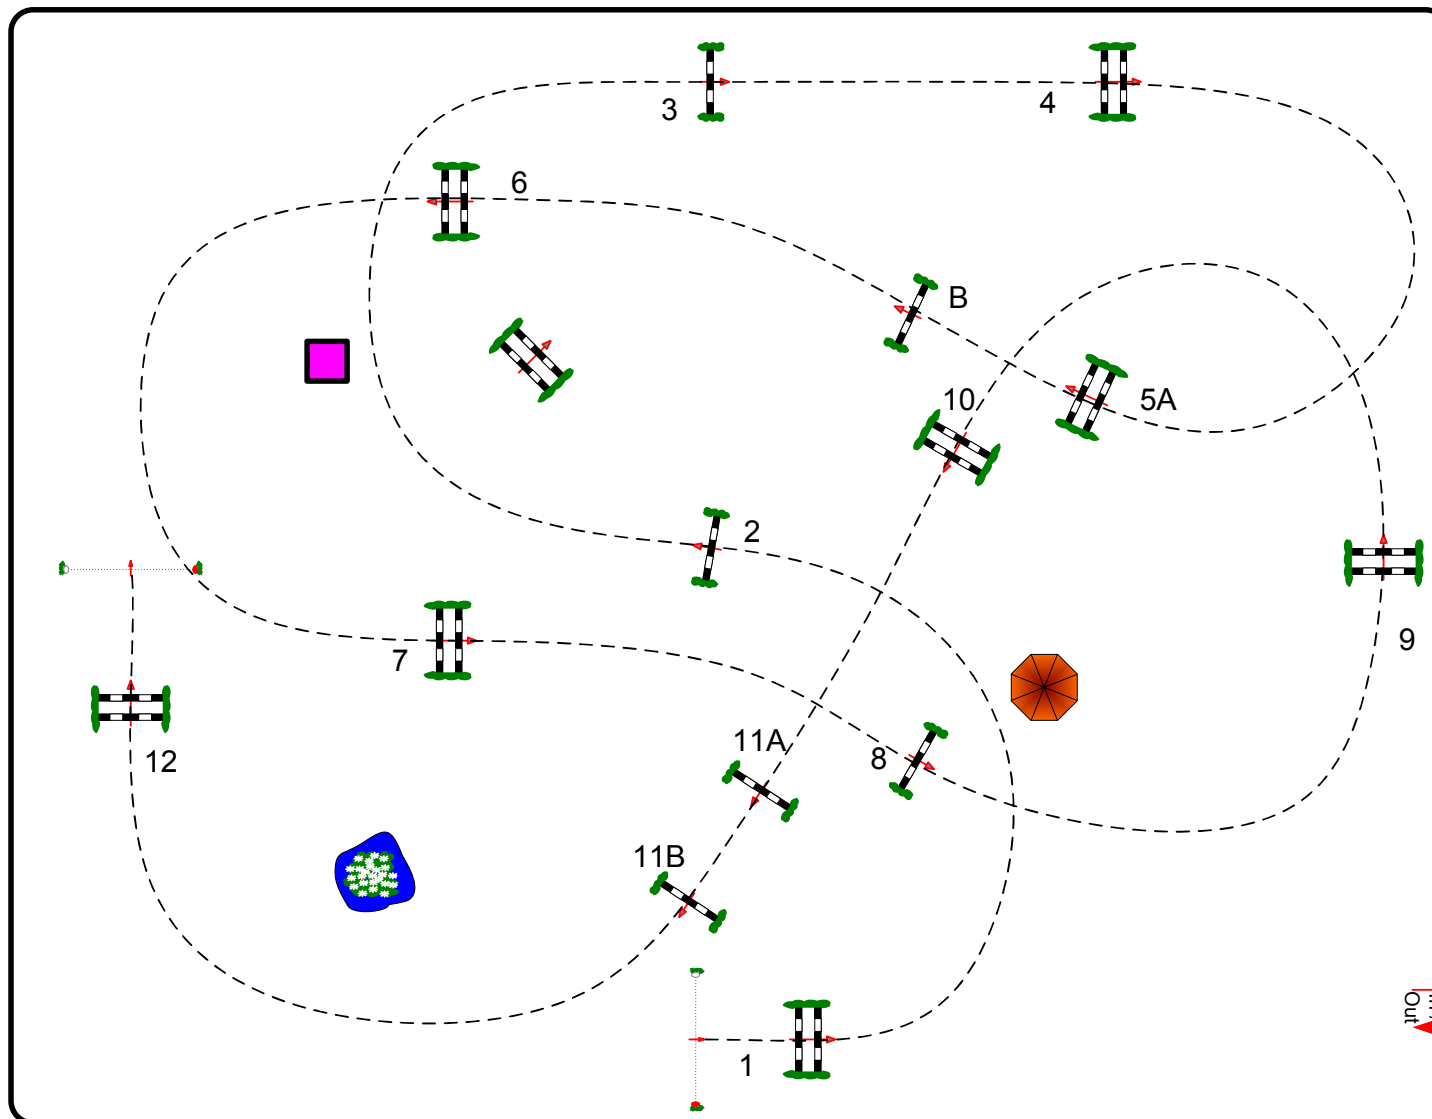

HARAS DE JARDY

CSI** / CSI* / CSI-AM

Competition N°: 9

CSI* 1,25m

Table A against the clock

Samedi 9 Septembre 2023

Start : 17:45

Table: A
 FFE Article n°: 238.2.1
 FEI Article n°:
 Height: 1,25 m

Speed: 350 m/min

Length: 510 m
 Time allowed: 88 sec
 Time limit: 176 sec

Obstacles: 12
 Efforts: 14
 Combination(s):

Jump-off:
 Length: 0 m
 Time allowed: 0 sec
 Time limit: 0 sec

In / Out

JURY