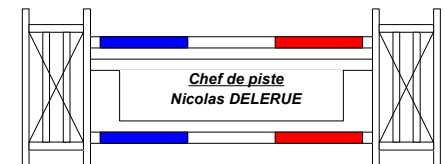

Table: A
 FFE Article n°: 274.2.5
 FEI Article n°:
 Height: 1,10 m

Speed: 350 m/min
 Length: 270 m
 Time allowed: 47 sec
 Time limit: 94 sec

Obstacles: 11
 Efforts: 13
 Combination(s):

2nd phase: 7 to 11
 Length: 240 m
 Time allowed: 42 sec
 Time limit: 84 sec