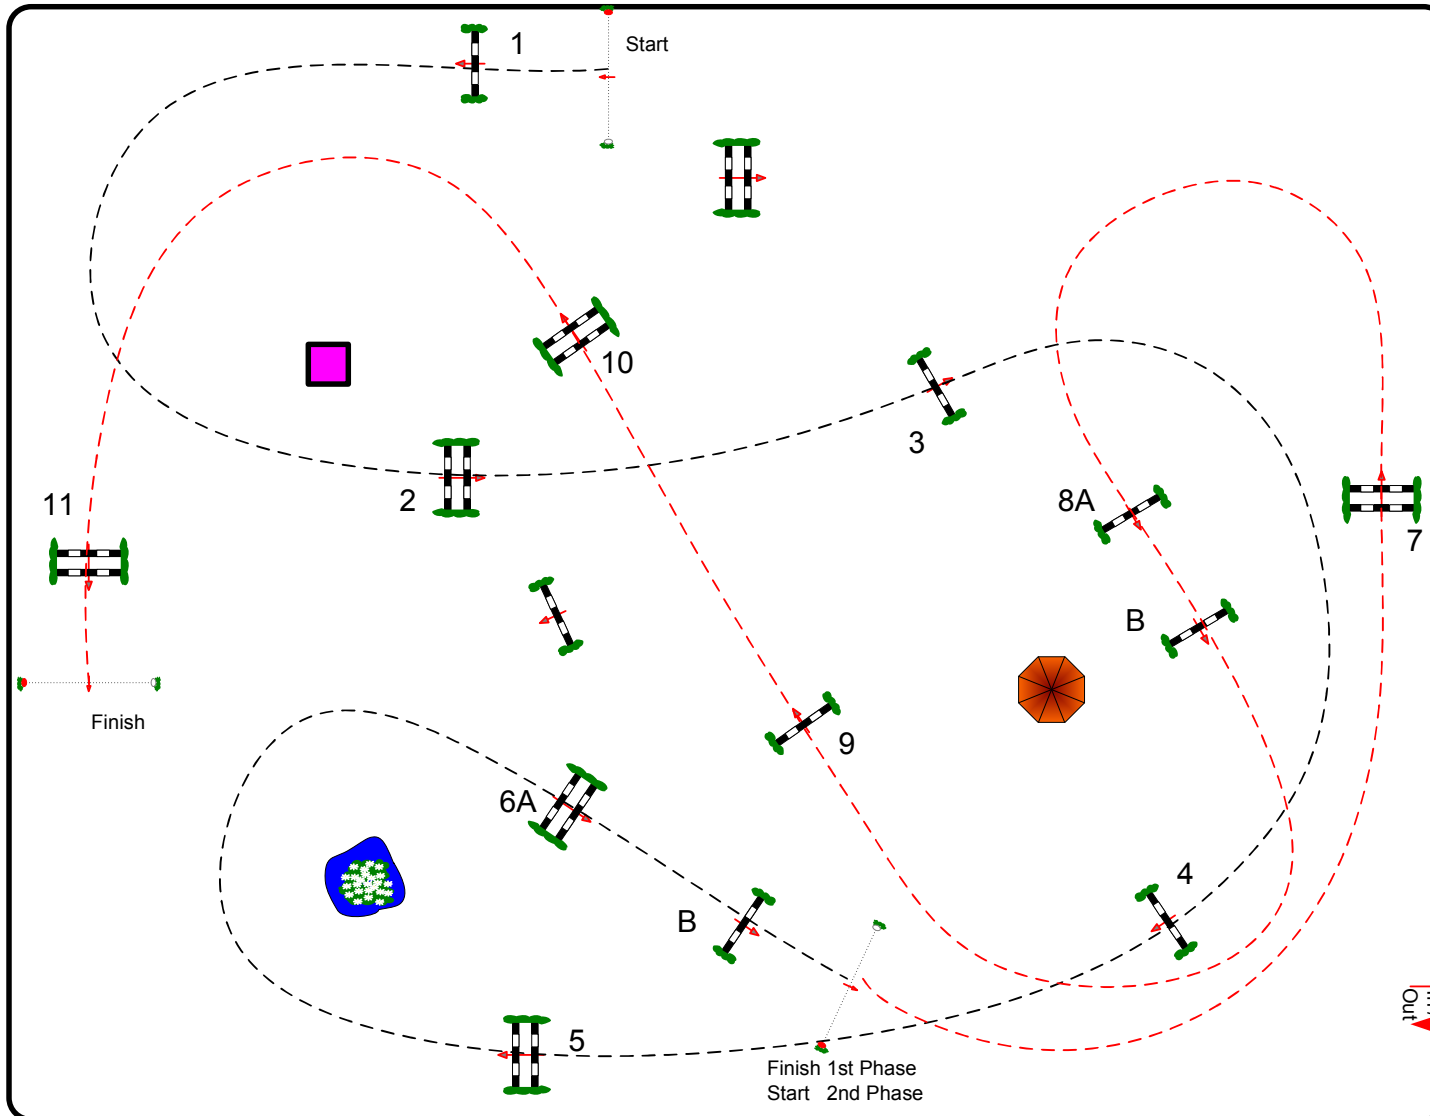

HARAS DE JARDY

CSI** / CSI* / CSI-AM

Cheval-shop

Competition N°: 5

CSI Am-A 1,10m

Special two phases

Vendredi 8 Septembre 2023

Start : 17:30

Table: A
 FFE Article n°: 274.2.5
 FEI Article n°:
 Height: 1,10 m

Speed: 350 m/min
 Length: 270 m
 Time allowed: 47 sec
 Time limit: 94 sec

Obstacles: 11
 Efforts: 13
 Combination(s):

2nd phase: 7 to 11
 Length: 240 m
 Time allowed: 42 sec
 Time limit: 84 sec