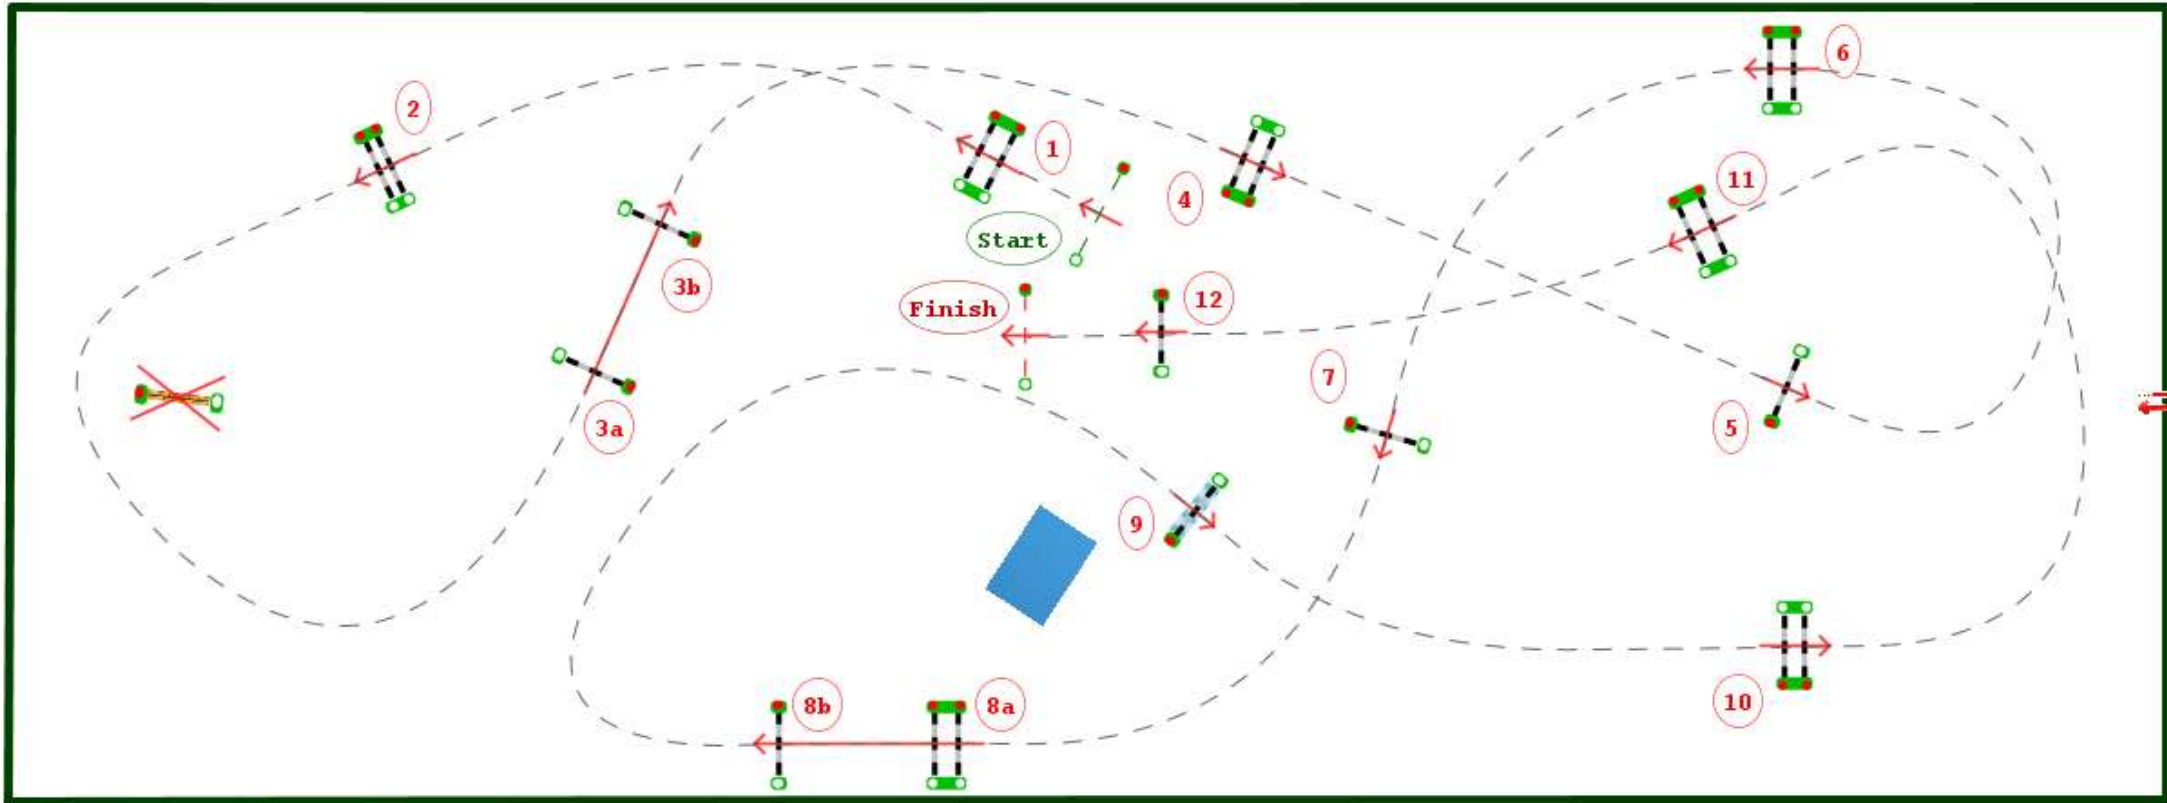

Type : CSI\*  
Height : 1.25m  
Class speed : 350m/m

Table of A against the  
penalties : clock  
Article : 238.2.1  
Length : 470.0m  
Time allowed : 81s  
Time limit : 162s

NORMANDIE  
HORSE SHOW

Normandie Horse Show 2023 - Attitude Manche