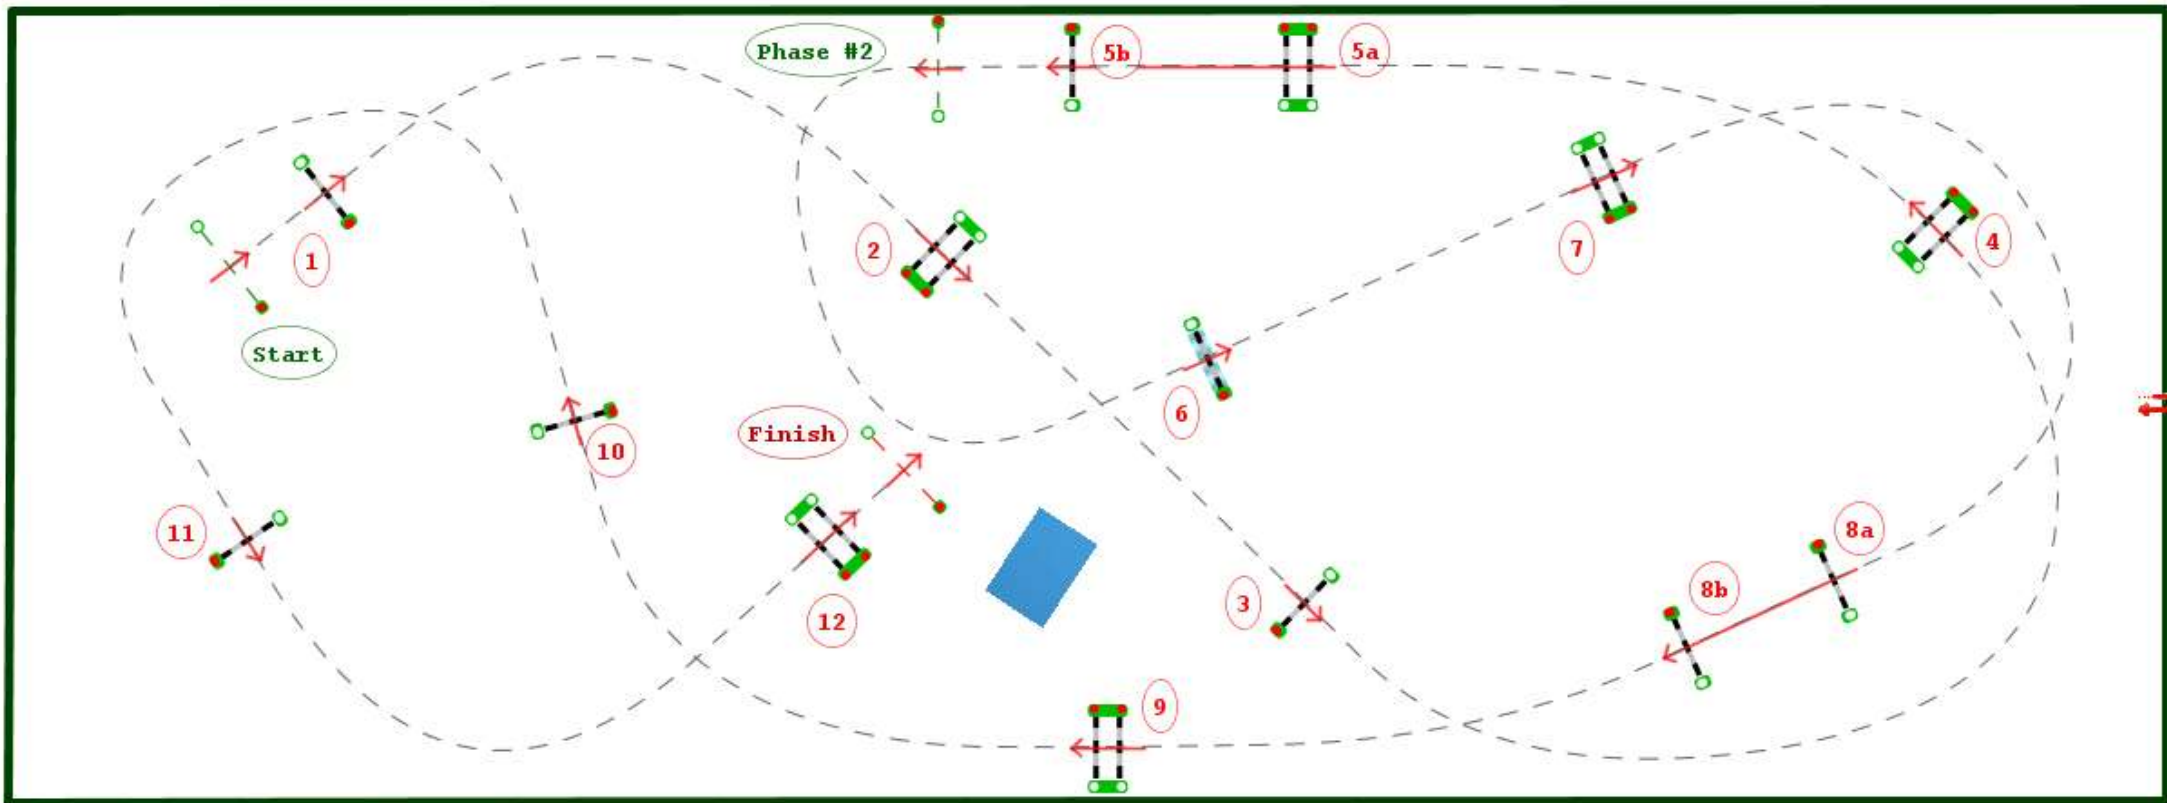

Type : CSI**
Height : 1.3m
Class speed : 350m/m

Table of Special Two-
penalties : Phase
Article : 274.2.5
Length : 230.0m
Time allowed : 40s
Time limit : 80s

Length : 290.0m
Time allowed : 50s
Time limit : 100s

NORMANDIE
HORSE SHOW

Normandie Horse Show 2023

Jury

Yann Royant
Nicolas Grenon
Laurent Seychal
Course Design Team