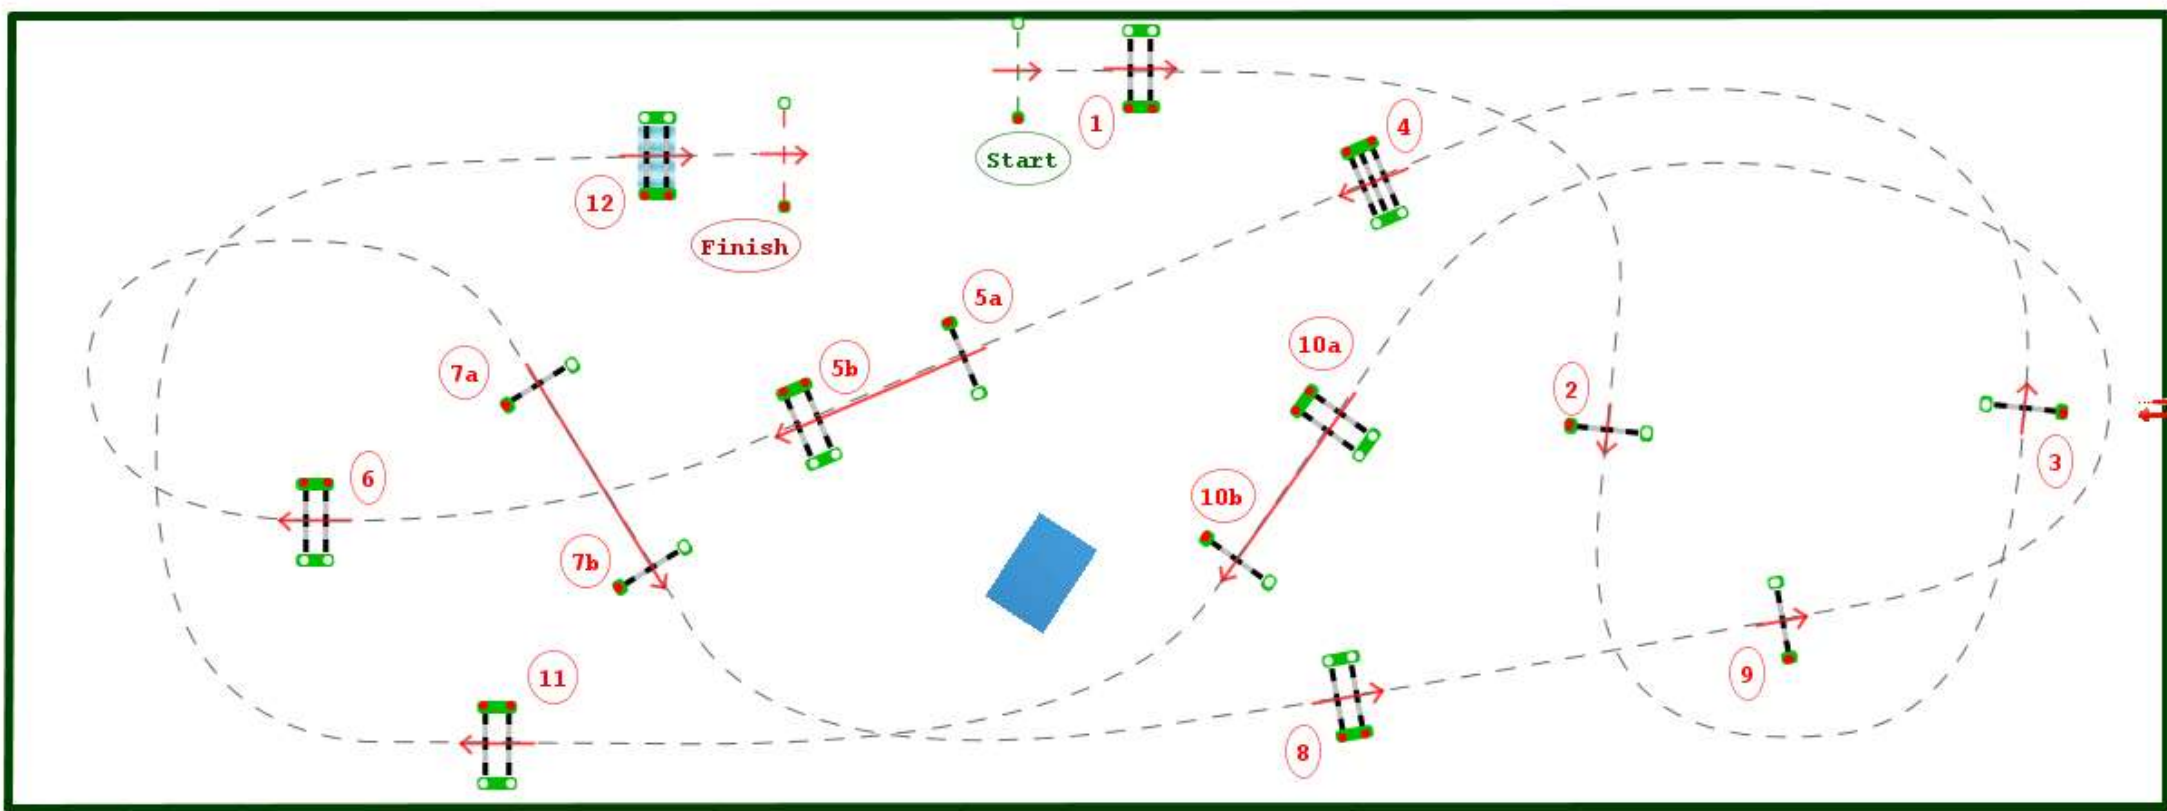

Type : CSI***
Height : 1.45m
Class speed : 375m/m

Table of A against the
penalties : clock
Article : 238.2.1
Length : 470.0m
Time allowed : 76s
Time limit : 152s

NORMANDIE
HORSE SHOW

Normandie Horse Show 2023 - Saint-Lô Agglo

Jump

Yann Royant
Nicolas Grenon
Laurent Seychal
Course Design Team