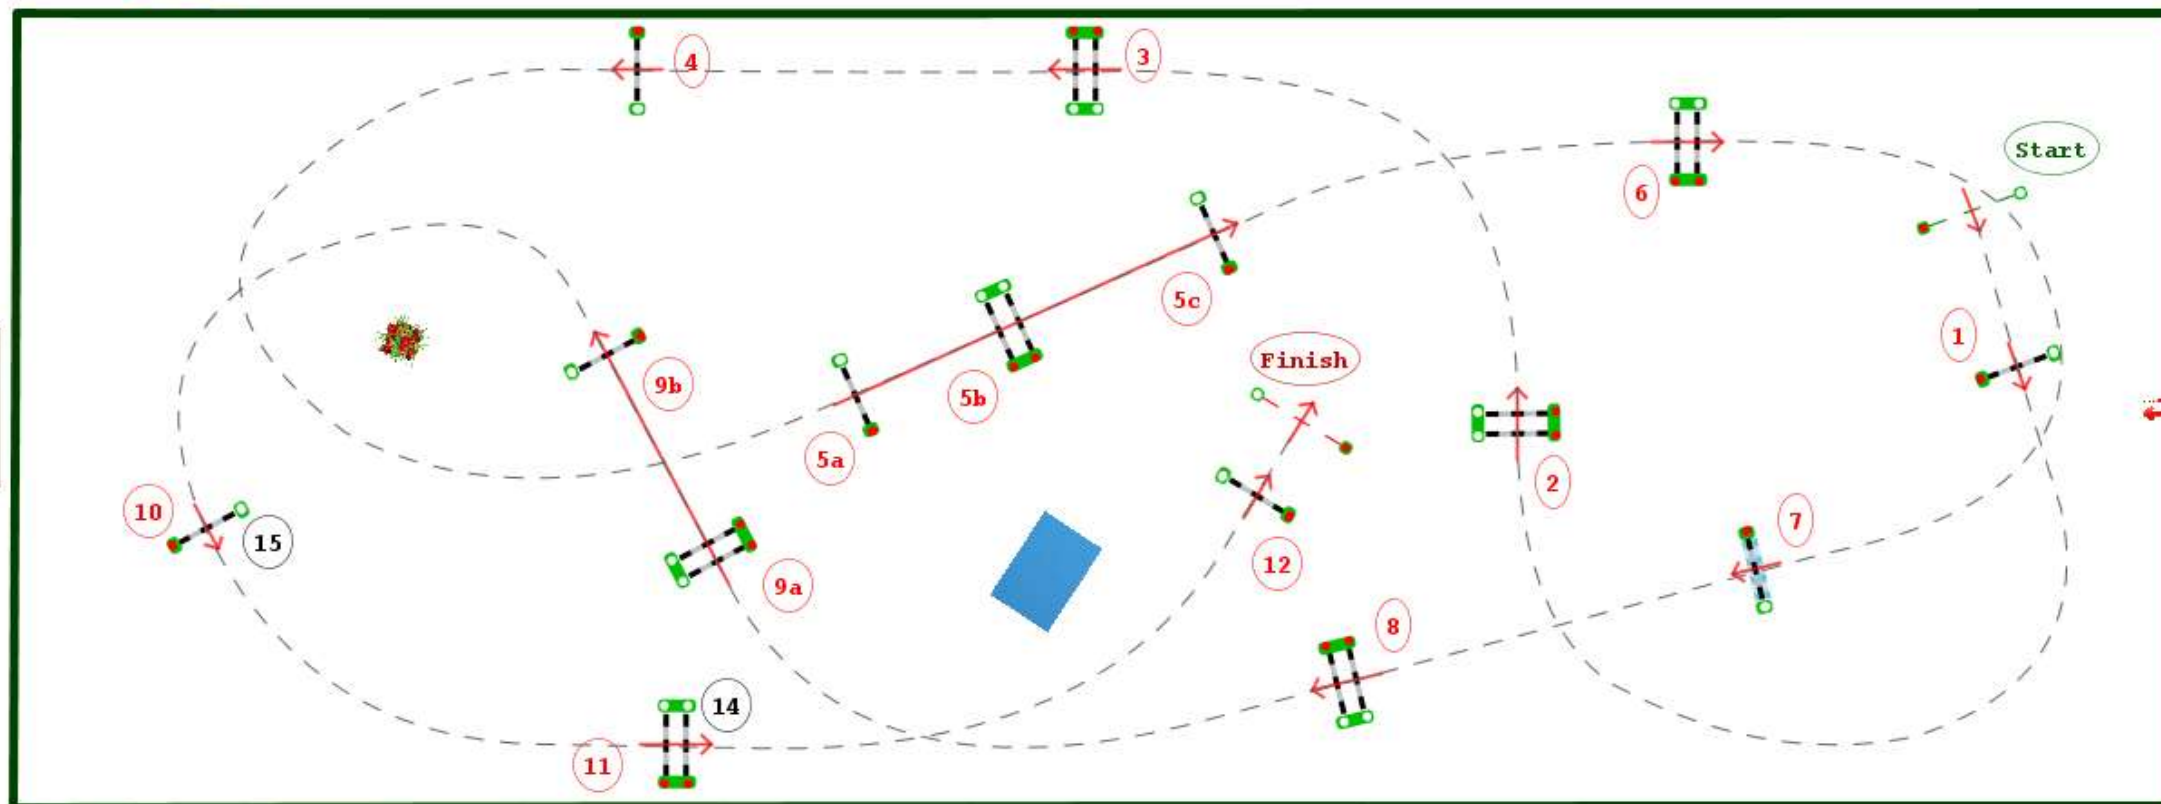

Type : CSI*
Height : 1.3m
Class speed : 350m/m

Table of A against the
penalties : clock
Article : 238.2.2
Length : 490.0m
Time allowed : 84s
Time limit : 168s

Table of with jump-off
penalties :
1-2-4-5ab-14-15
Length : 280.0m
Time allowed : 48s
Time limit : 96s

NORMANDIE
HORSE SHOW

Normandie Horse Show 2023 - Ville de Saint-Lô

Jump

Yann Royant
Nicolas Grenon
Laurent Seychal
Course Design Team