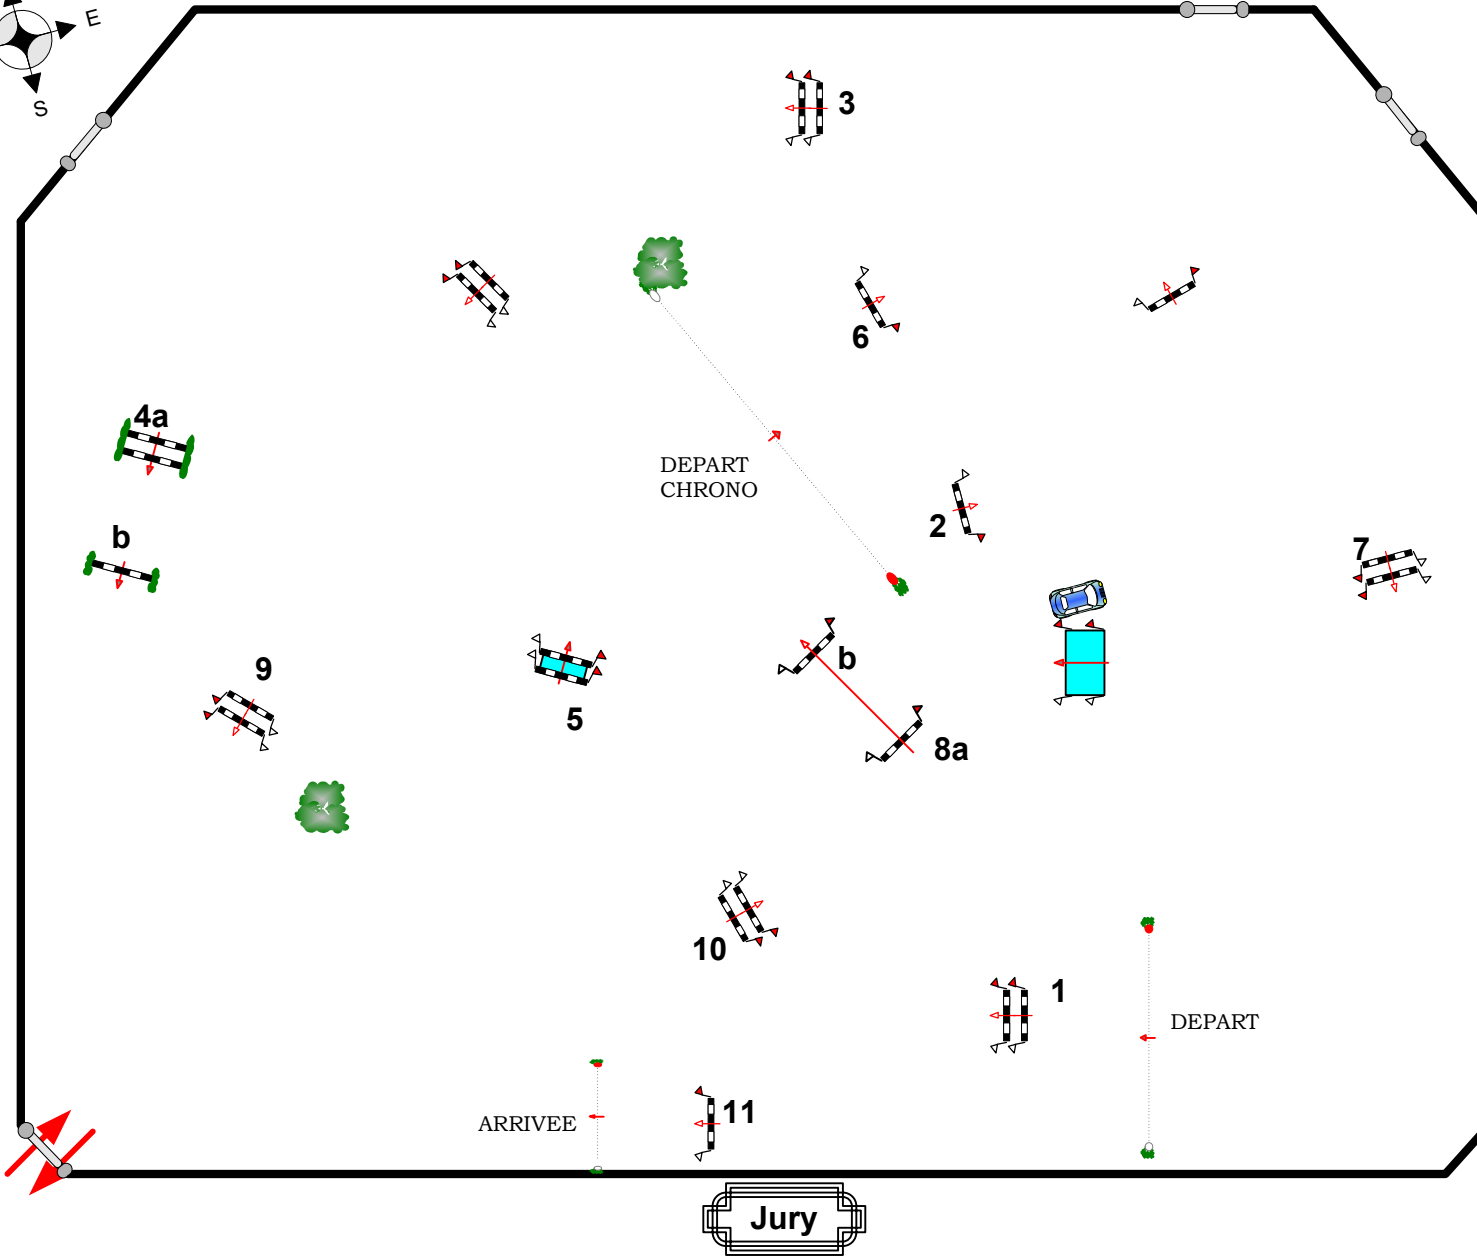

Class No.:
CLUB 2
BAR A TEMPS DIFFERE
Jeudi 18 Mai 2023
Start: 9:00

CREIF AMC

Table: A
 FEI Article:
 Height: 0.85 m

Speed: 350 m/min
 Length: 310 m
 Time allowed: 54 sec
 Time limit: 108 sec

Obstacles: 11
 Efforts: 13
 Combination(s):

2° ETAPE : 6 A 11:

Length: 260 m
 Time allowed: 45 sec
 Time limit: 90 sec

Course designers :
 Arnaud RICHOU