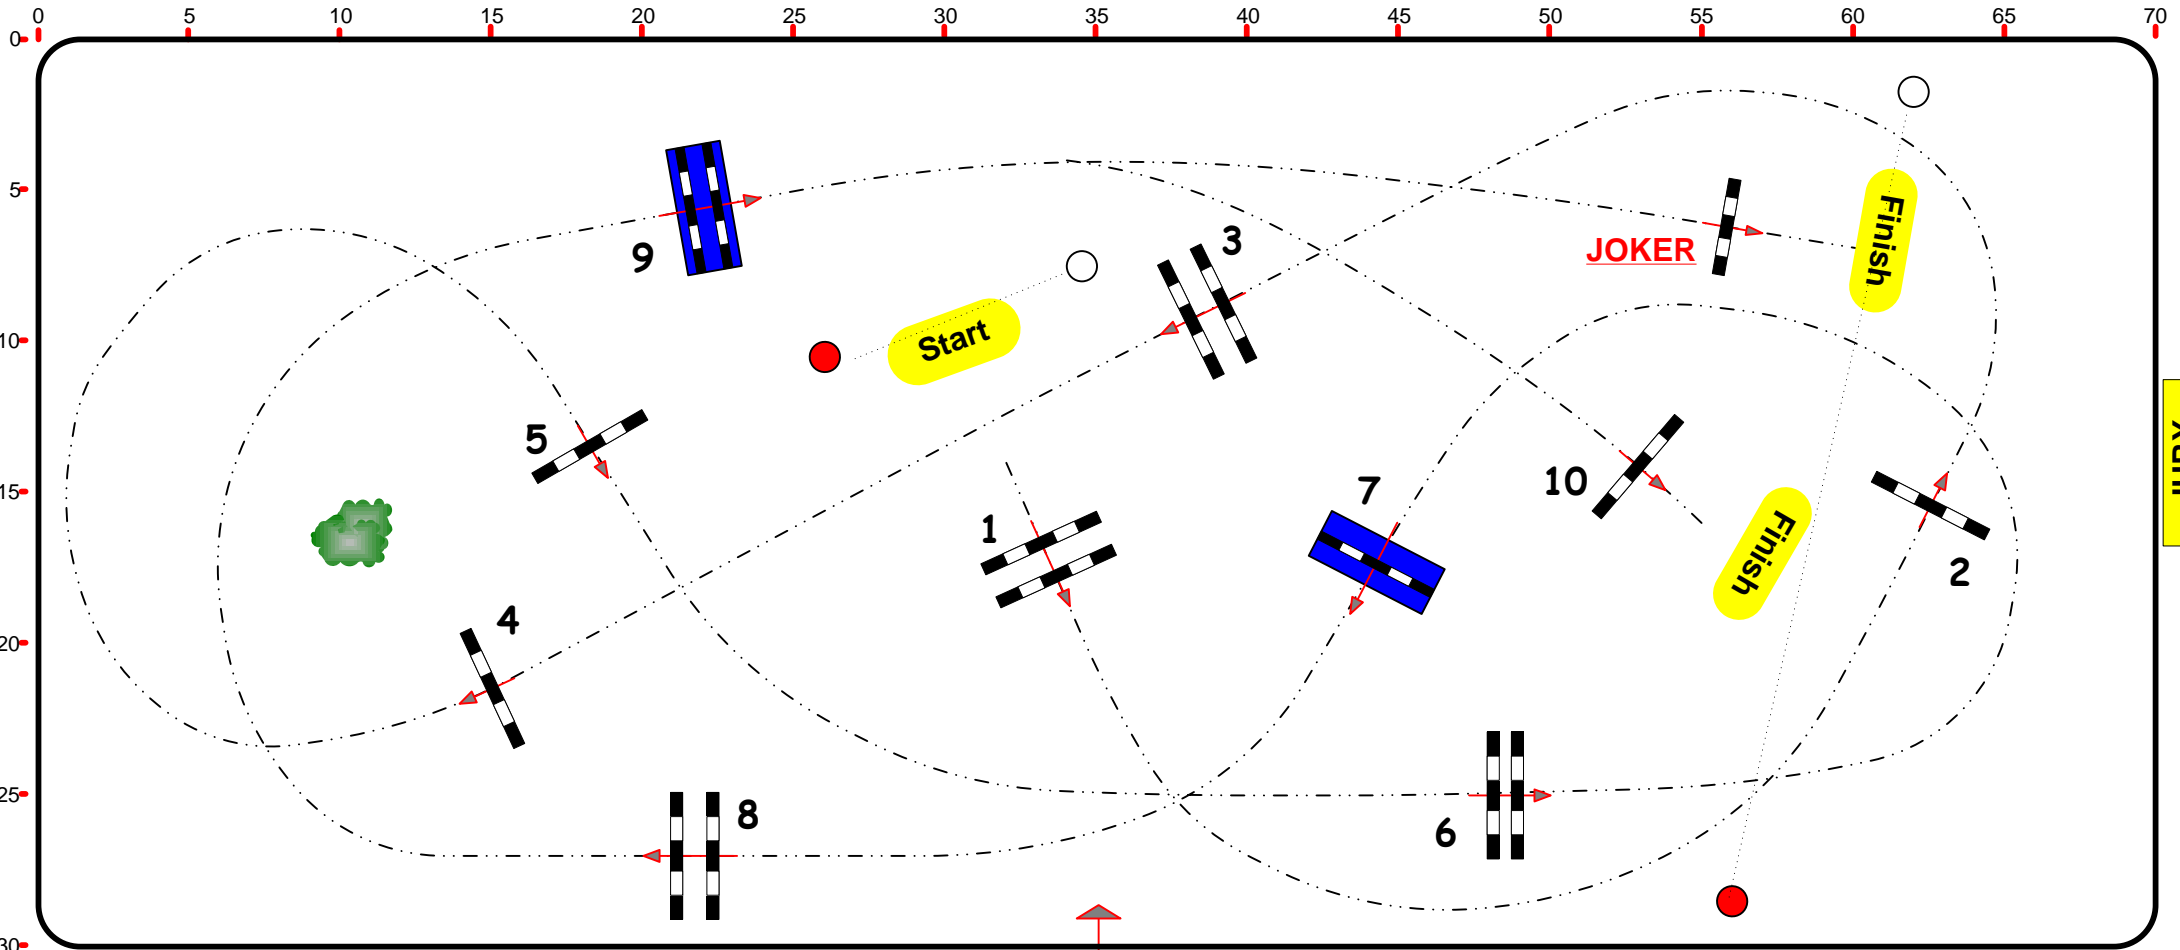

Speed: 350 m/min

Obstacles: 10

2nd Round :

Length: 310 m

Efforts: 10

Length: 0 m

FEI RG / Art. 269.1,1,2,3,5

Time allowed: 54 sec

Time allowed: 0 sec

Height: 1,50 m

Time limit: 108 sec

Time limit: 0 sec

JURY

C.D: Santiago Varela (ESP) & Team

70 x 30 m