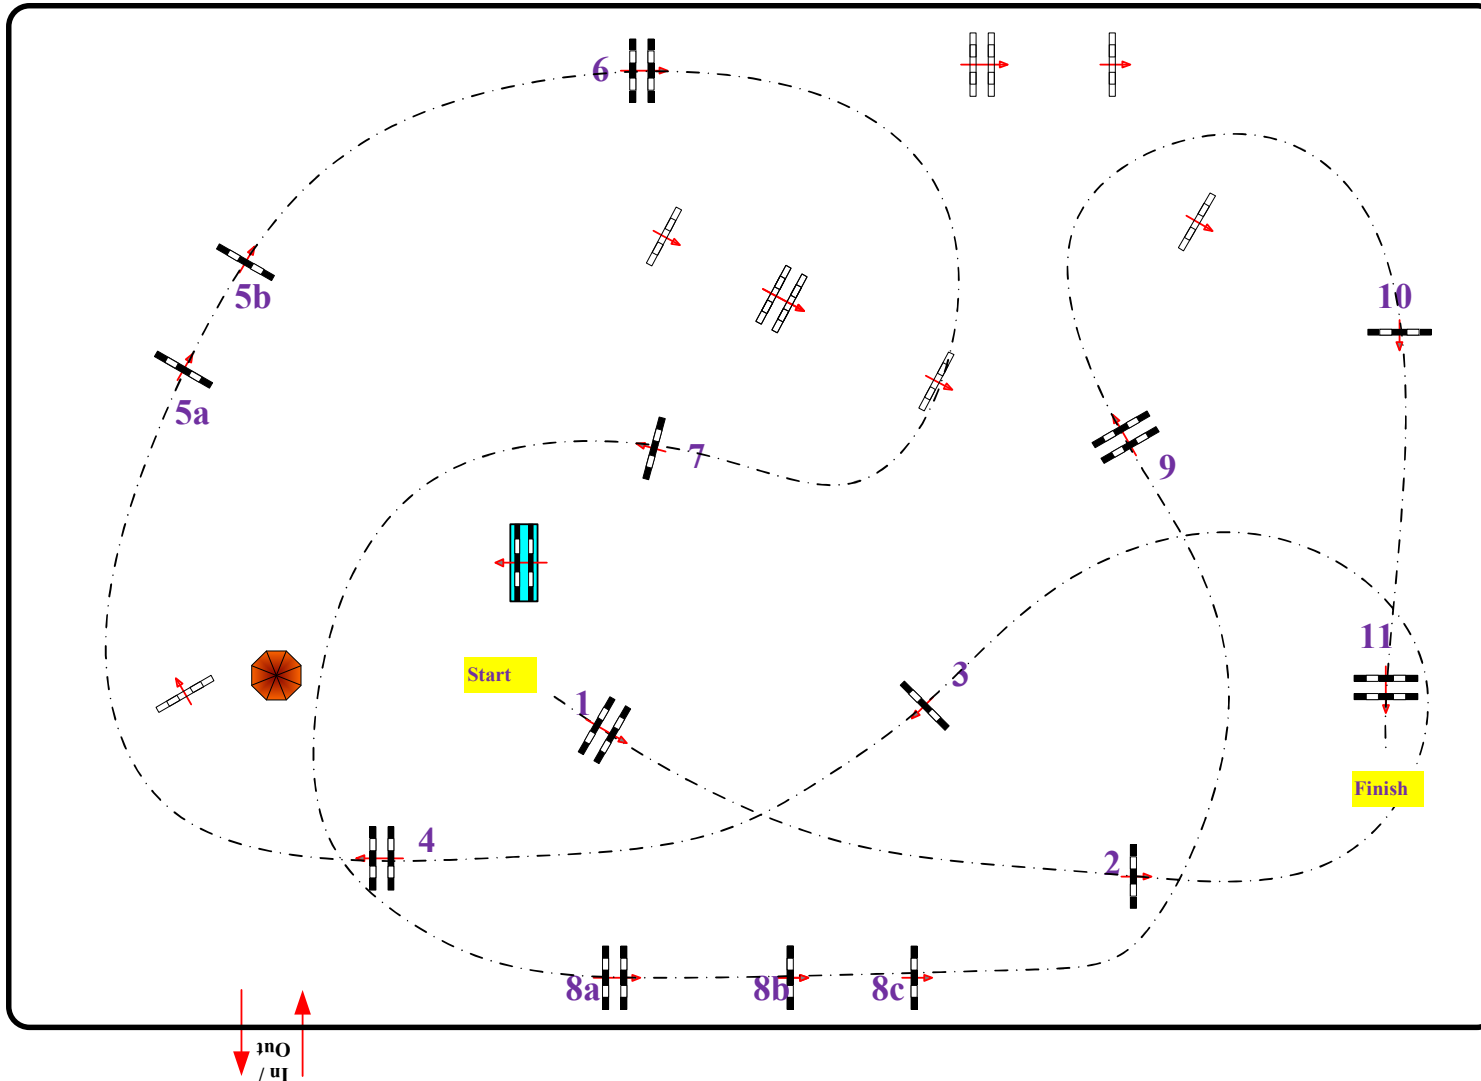

# Grand national MACON chaintré

15 au 18 septembre 2022

Class No.: 9

gp 130

Competition against the clock

samedi 17 septembre 2022

Start: 0:00

Table: A  
National RG:  
FEI RG / Art. 238.2.1  
Height: 1.30 m

Speed: 375 m/min

Length: 480 m  
Time allowed: 77 sec  
Time limit: 154 sec

Obstacles: 11  
Efforts: 14  
Penalty sec  
Closed combination:

1st Jump-off:

Length: 0 m  
Time allowed: 0 sec  
Time limit: 0 sec