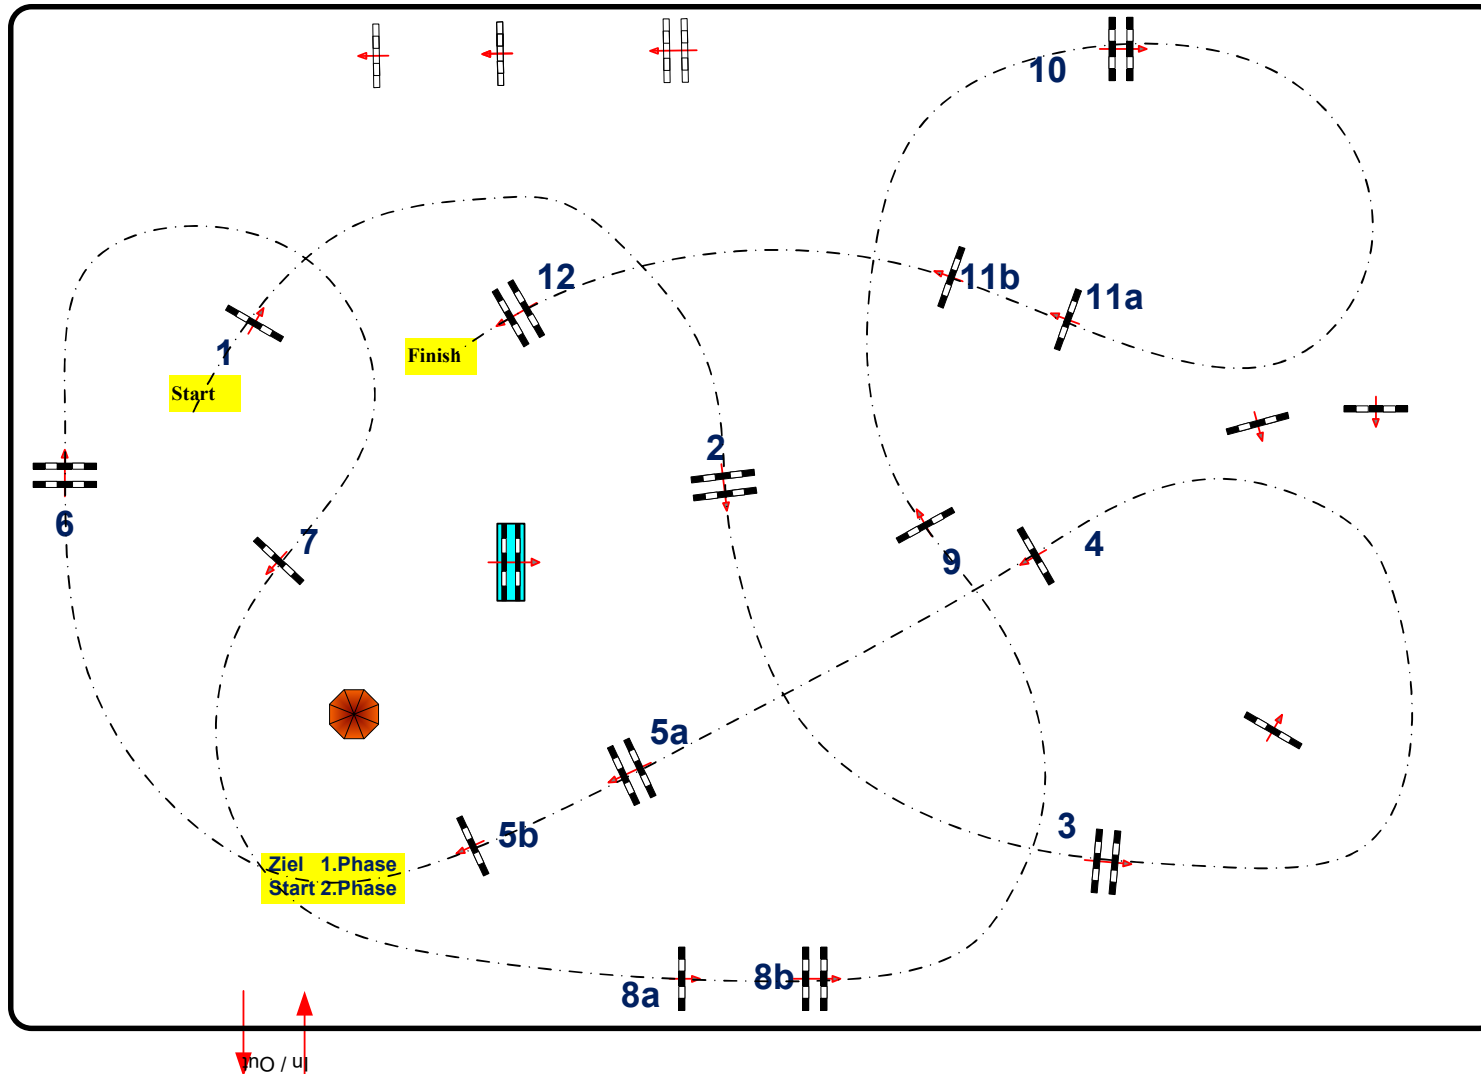

# Grand national MACON chaîné

15 au 18 septembre 2022

Class No.: 6

gp 1.35m

Competition in two Phases

vendredi 16 septembre 2022

Start: 0:00

Table: A  
National RG:  
FEI RG / Art. 2742.5  
Height: 1.35 m

Speed: 375 m/min

Length: 210 m  
Time allowed: 34 sec  
Time limit: 68 sec

Obstacles: 12  
Efforts: 15  
Penalty sec  
Closed combination:

1st Jump-off:

Length: 320 m  
Time allowed: 52 sec  
Time limit: 104 sec