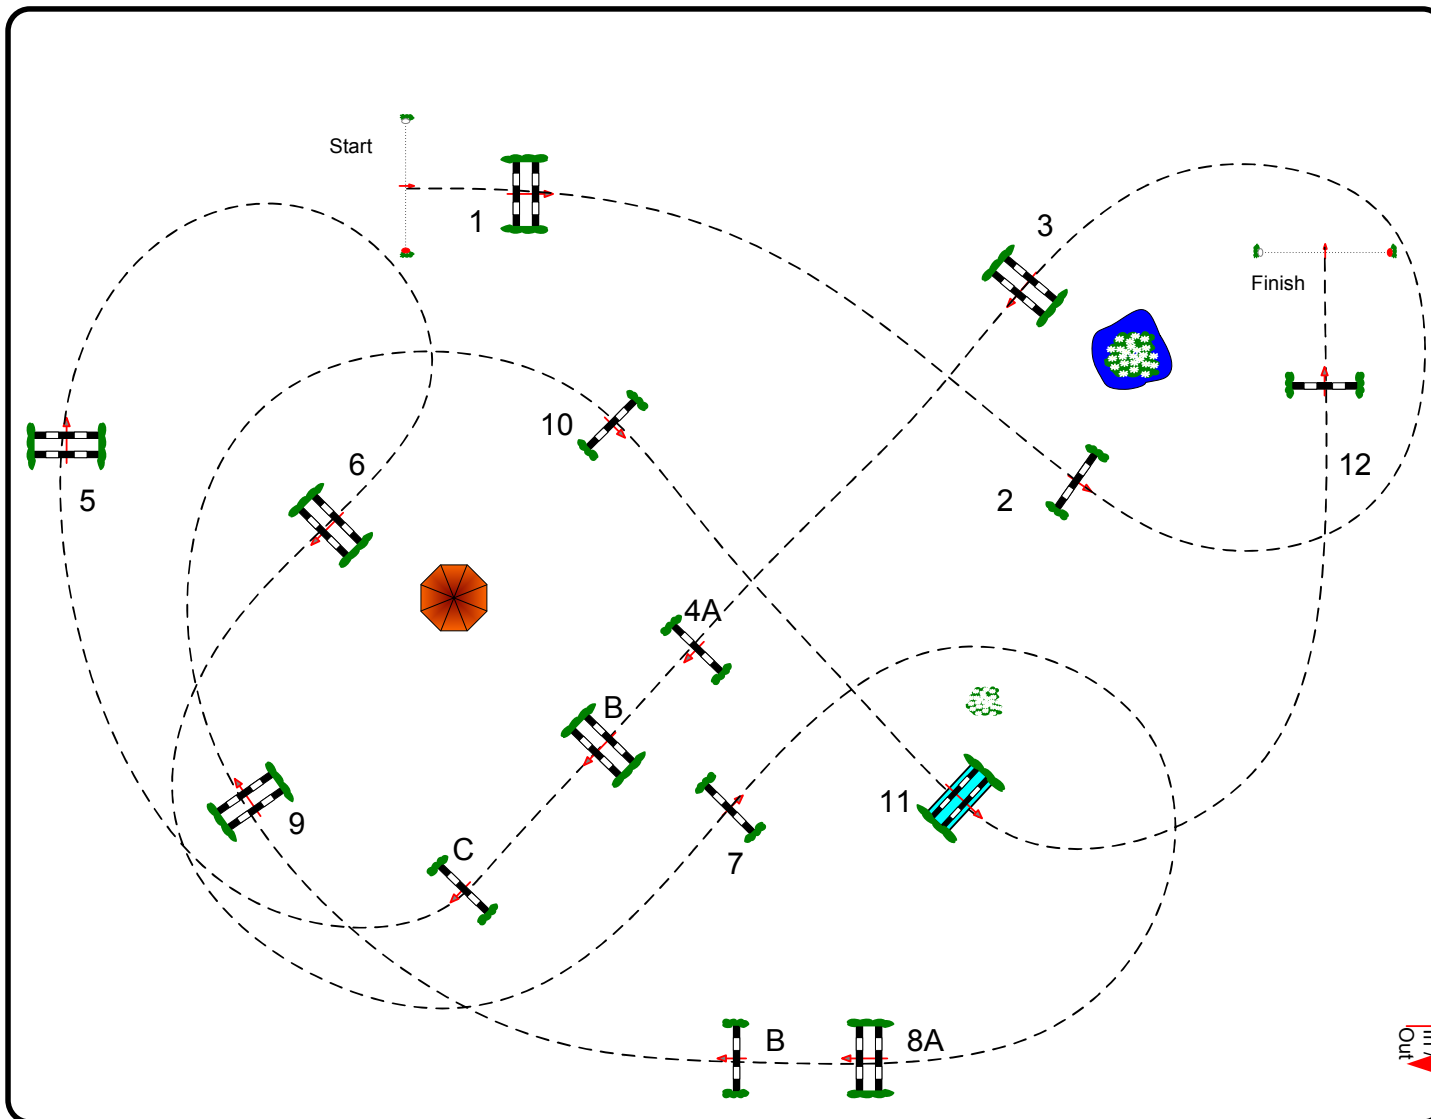

HARAS DE JARDY

CSI** / CSI* / CSI-AM

JURY

Class N°: 23
CSI AM-A 1,15m
Table A against the clock
Dimanche 12 Septembre 2021
Start: 15:45

Table: A
 FFE Article n°:
 FEI Article n°: 238.2.1
 Height: 1,15 m

Speed: 350 m/min
 Length: 500 m
 Time allowed: 86 sec
 Time limit: 172 sec

Obstacles: 12
 Efforts: 15
 Combination(s):

Jump-off:
 Length: 0 m
 Time allowed: 0 sec
 Time limit: 0 sec