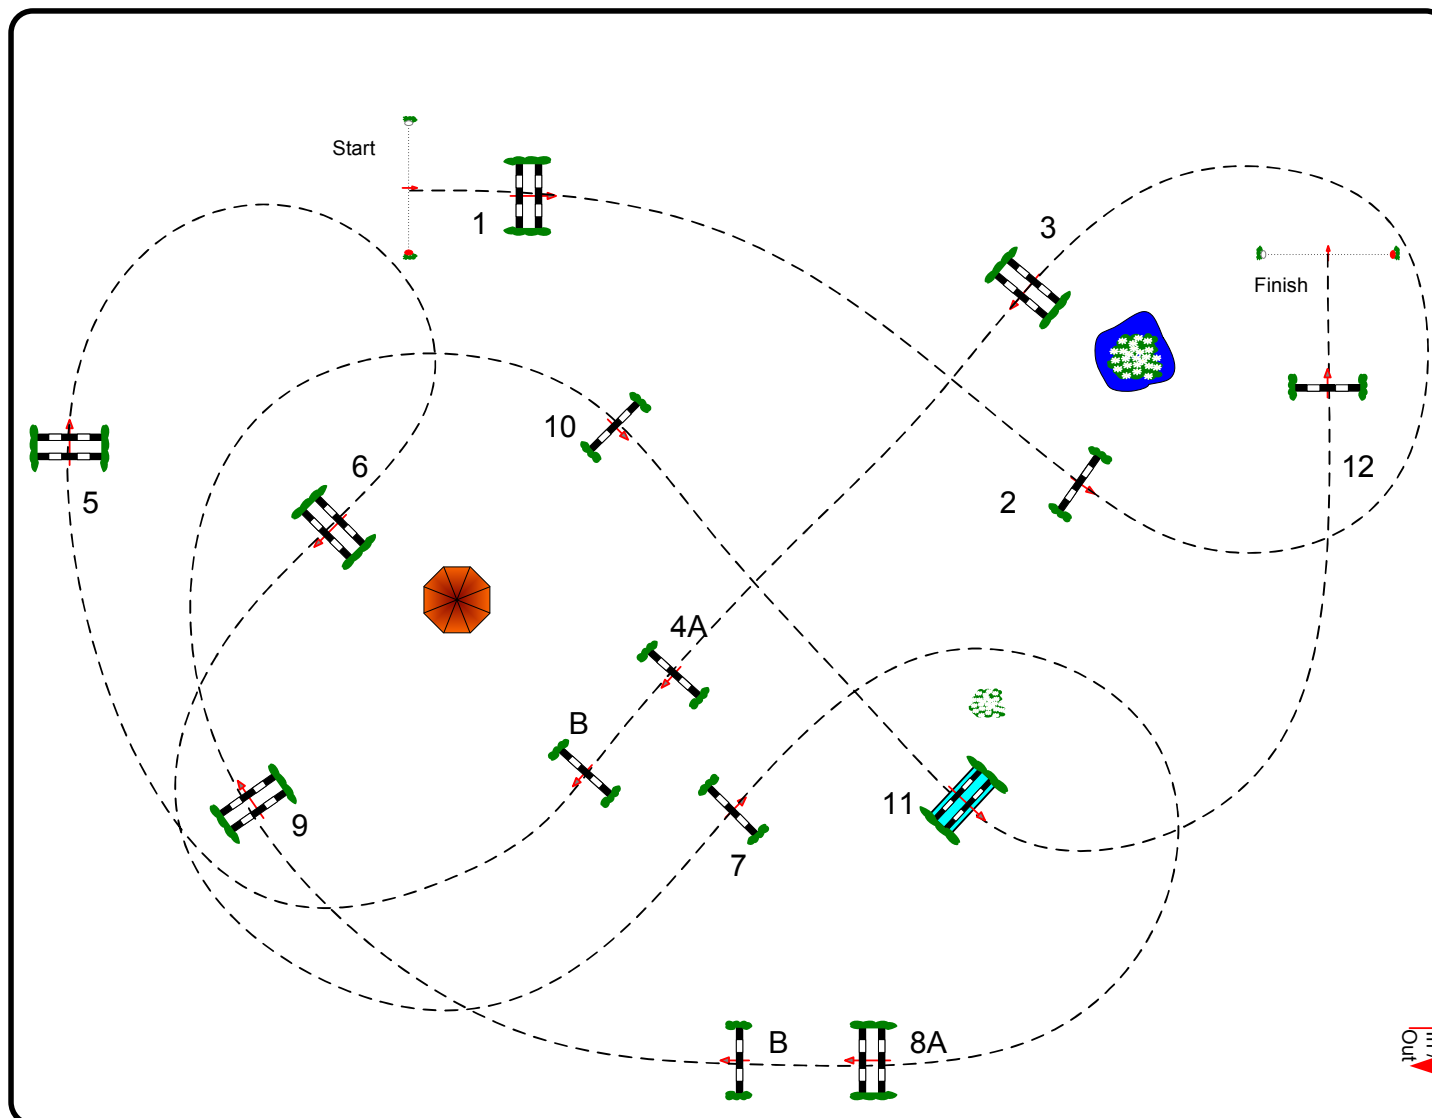

FEI Article n°: 238.2.1

Height: 1,10 m

Speed: 350 m/min

Length: 520 m

Time allowed: 90 sec

Time limit: 180 sec

Obstacles: 12

Efforts: 14

Combination(s):

Jump-off:

Length: 0 m

Time allowed: 0 sec

Time limit: 0 sec

JURY

In  
Out