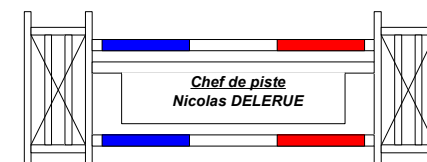

Class N°: 18

CSI** 1,35m

Table A against the clock

Dimanche 11 Septembre 2022

Start: 8:00

Table: A
FFE Article n°:
FEI Article n°: 238.2.1
Height: 1,35 m

Speed: 350 m/min

Length: 500 m
Time allowed: 86 sec
Time limit: 172 sec

Obstacles: 12
Efforts: 15
Combination(s):

Jump-off:

Length: 0 m
Time allowed: 0 sec
Time limit: 0 sec