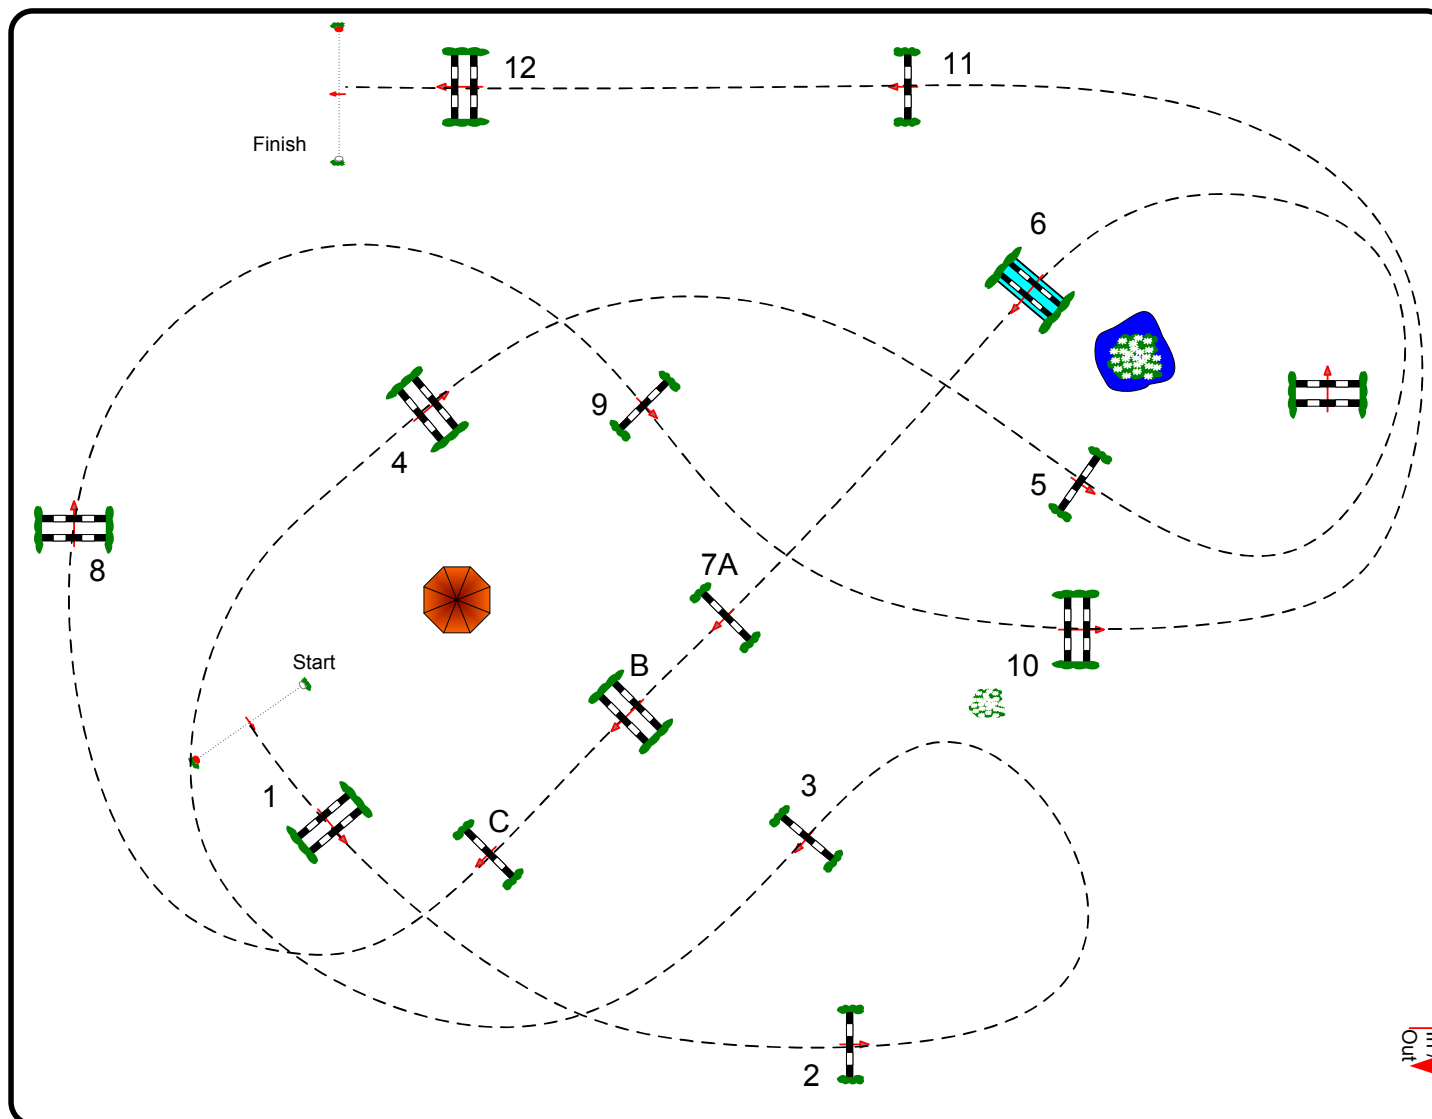

HARAS DE JARDY

CSI** / CSI* / CSI-AM

Class N°: 18

CSI 1,35m**

Table A against the clock

Dimanche 11 Septembre 2022

Start: 8:00

Table: A
 FFE Article n°:
 FEI Article n°: 238.2.1
 Height: 1,35 m

Speed: 350 m/min

Length: 500 m
 Time allowed: 86 sec
 Time limit: 172 sec

Obstacles: 12
 Efforts: 15
 Combination(s):

Jump-off:

Length: 0 m
 Time allowed: 0 sec
 Time limit: 0 sec

JURY