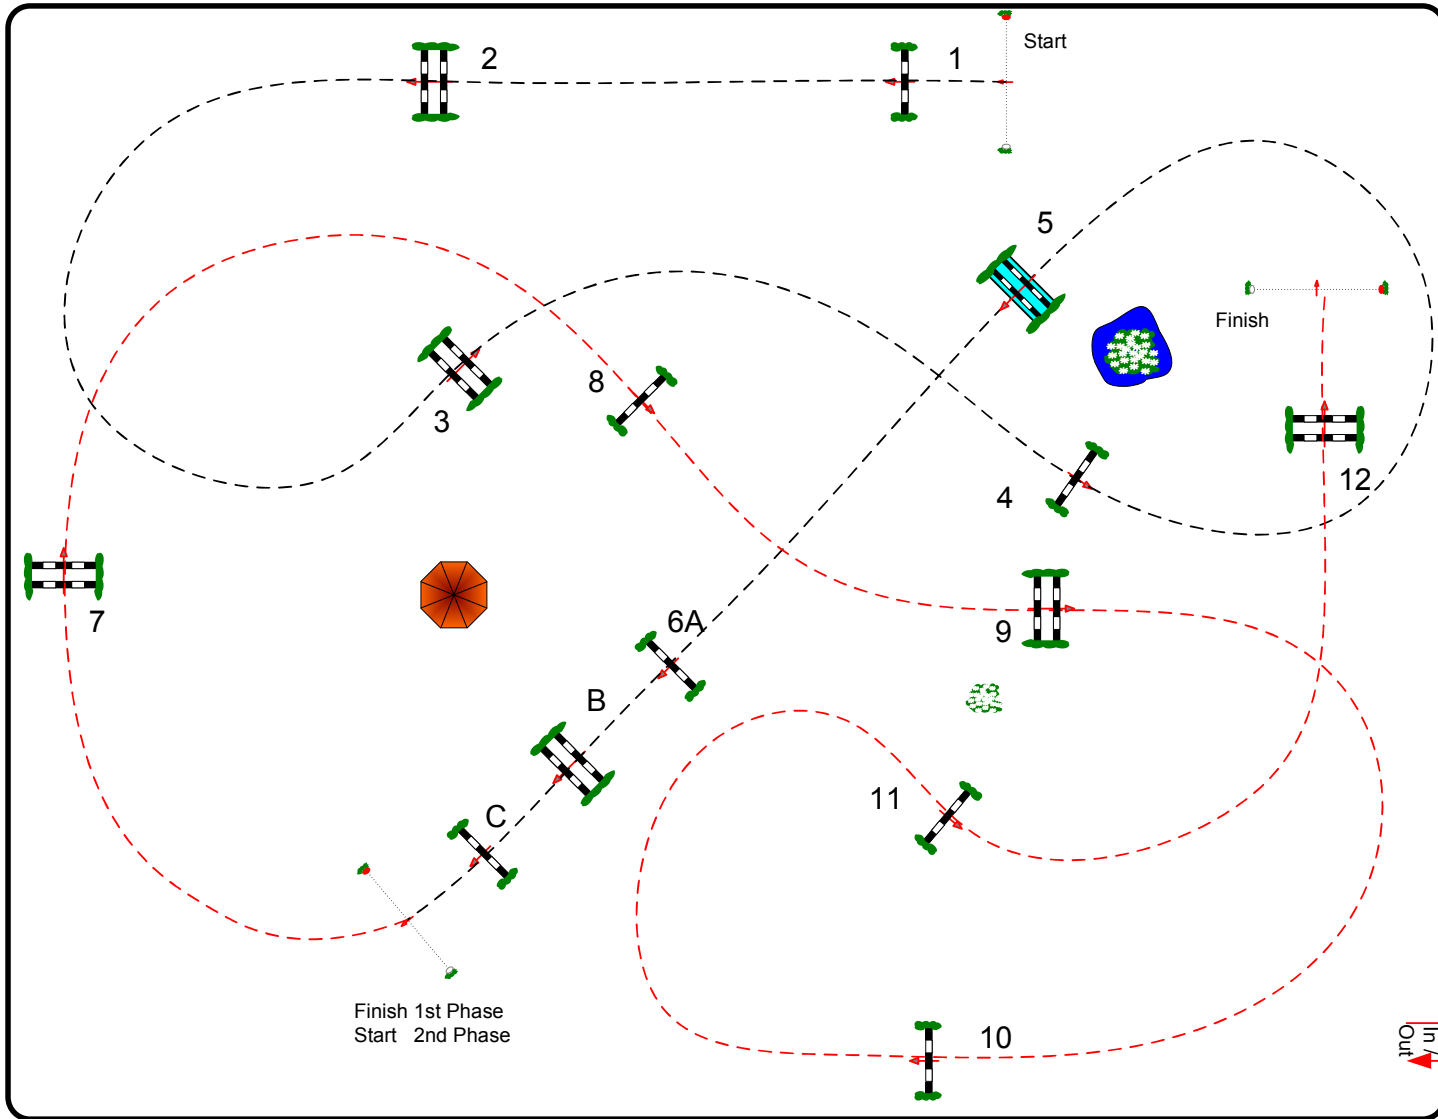

HARAS DE JARDY

CSI** / CSI* / CSI-AM

Class N°: 17

CSI 1,30m**

Two phases table A not against the clock and against the clock

Dimanche 11 Septembre 2022

Start: 8:00

Table: A

FFE Article n°:

FEL Article n°: 274.2.5

Height: 1,30 m

Speed: 350 m/min

Length: 220 m

Time allowed: 38 sec

Time limit: 76 sec

Obstacles: 12

Efforts: 14

Combination(s):

2nd phase 6 to 12:

Length: 260 m

Time allowed: 45 sec

Time limit: 90 sec

JURY