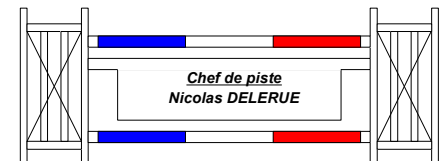

Efforts: 14

Combination(s):

2nd phase 6 to 12:

Length: 260 m

Time allowed: 45 sec

Time limit: 90 sec

JURY