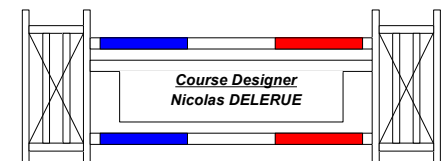

Class N°: 14

CSI Am-A 1,10m

Two phases table A not against the clock and against the clock

Samedi 10 Septembre 2022

Start: 18:00

Table: A
FFE Article n°:
FEI Article n°: 274.2.5
Height: 1,10 m

Speed: 350 m/min

Length: 250 m
Time allowed: 43 sec
Time limit: 86 sec

Obstacles: 12
Efforts: 13
Combination(s):

2nd phase 7 to 12:

Length: 240 m
Time allowed: 42 sec
Time limit: 84 sec

In
Out