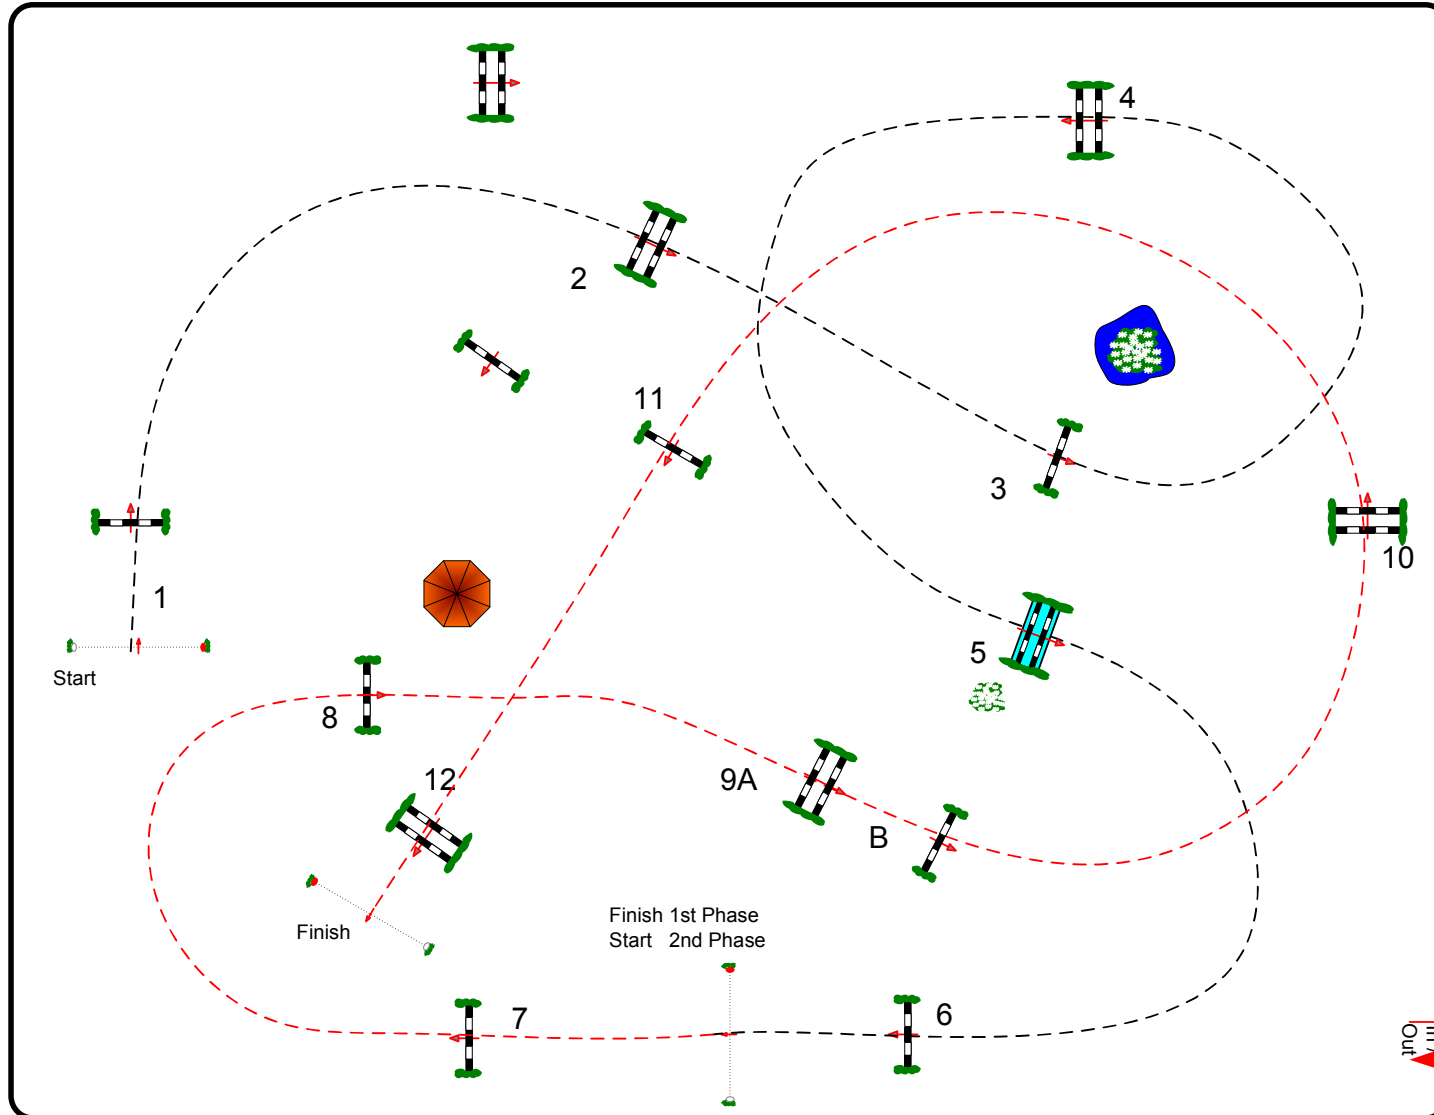

HARAS DE JARDY

CSI** / CSI* / CSI-AM

Class N°: 14

CSI Am-A 1,10m

Two phases table A not against the clock and against the clock

Samedi 10 Septembre 2022

Start: 18:00

Table: A
 FFE Article n°:
 FEI Article n°: 274.2.5
 Height: 1,10 m

Speed: 350 m/min

Length: 250 m
 Time allowed: 43 sec
 Time limit: 86 sec

Obstacles: 12
 Efforts: 13
 Combination(s):

2nd phase 7 to 12:

Length: 240 m
 Time allowed: 42 sec
 Time limit: 84 sec

In
 Out

JURY