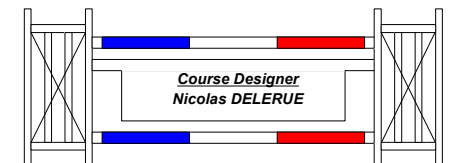

Combination(s):

Jump-off:

Length: 0 m

Time allowed: 0 sec

Time limit: 0 sec

JURY