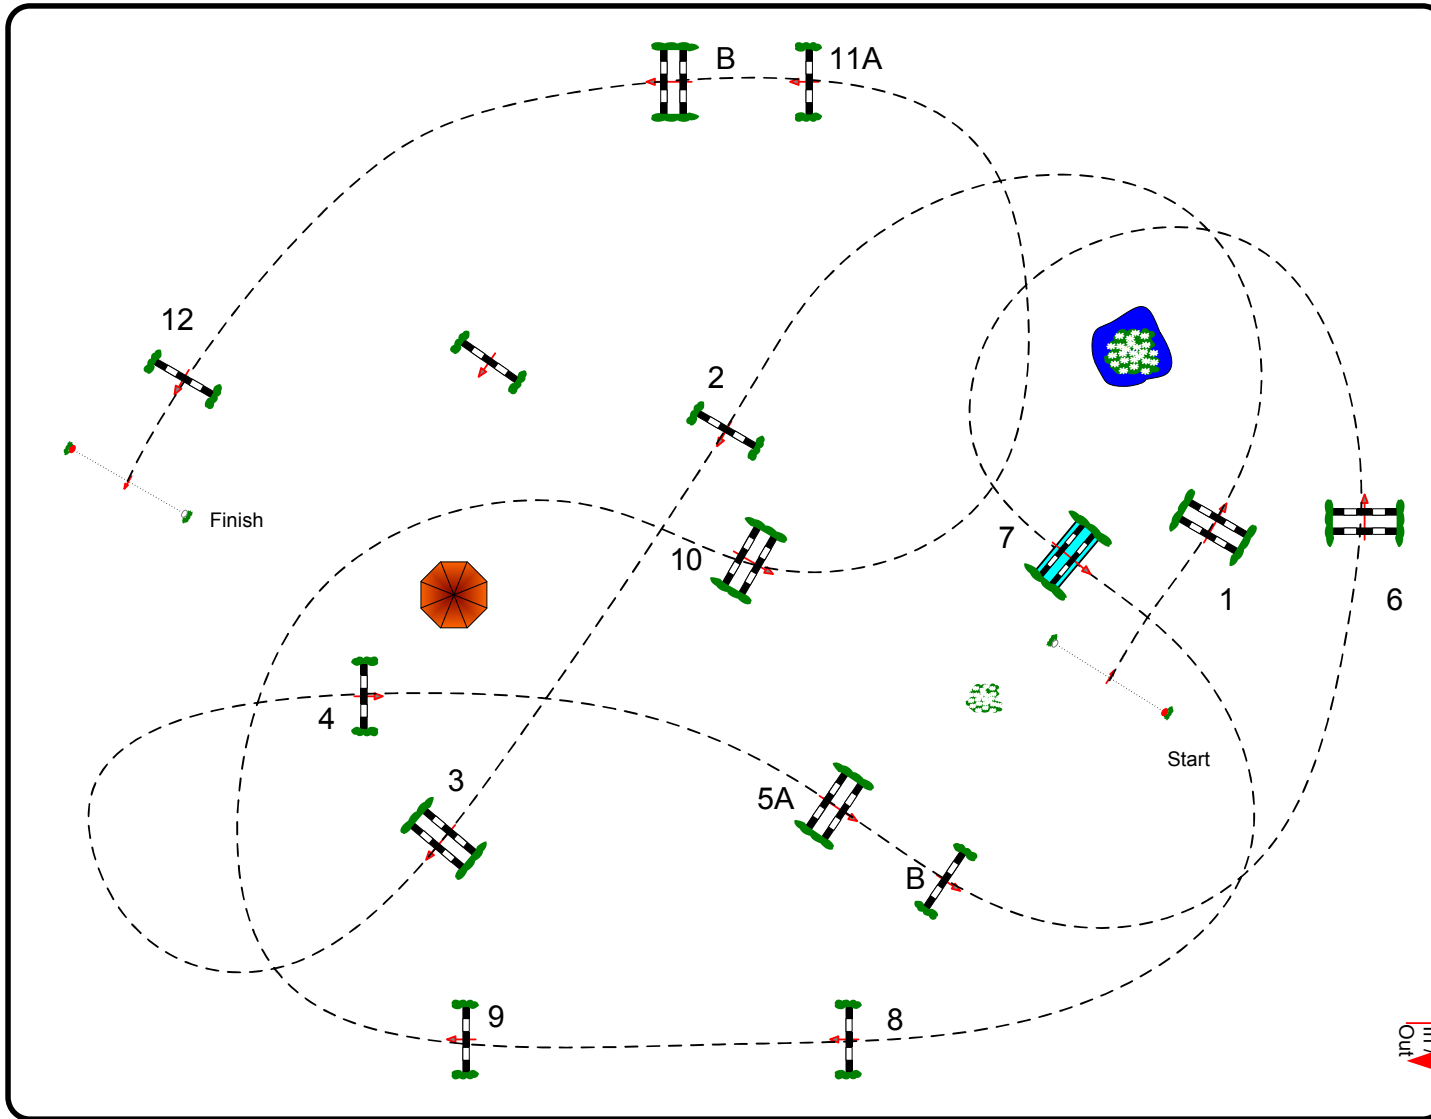

# HARAS DE JARDY

## CSI\*\* / CSI\* / CSI-AM

Class N°: 12

CSI\* 1,25m

Table A against the clock

Samedi 10 Septembre 2022

Start: 14:30

Table: A

FFE Article n°:

FEI Article n°: 238.2.1

Height: 1,25 m

Speed: 350 m/min

Length: 510 m

Time allowed: 88 sec

Time limit: 176 sec

Obstacles: 12

Efforts: 14

Combination(s):

Jump-off:

Length: 0 m

Time allowed: 0 sec

Time limit: 0 sec

JURY