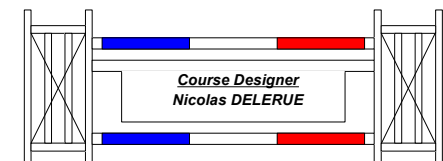

Combination(s):

Jump-off:

Length: 0 m

Time allowed: 0 sec

Time limit: 0 sec

JURY