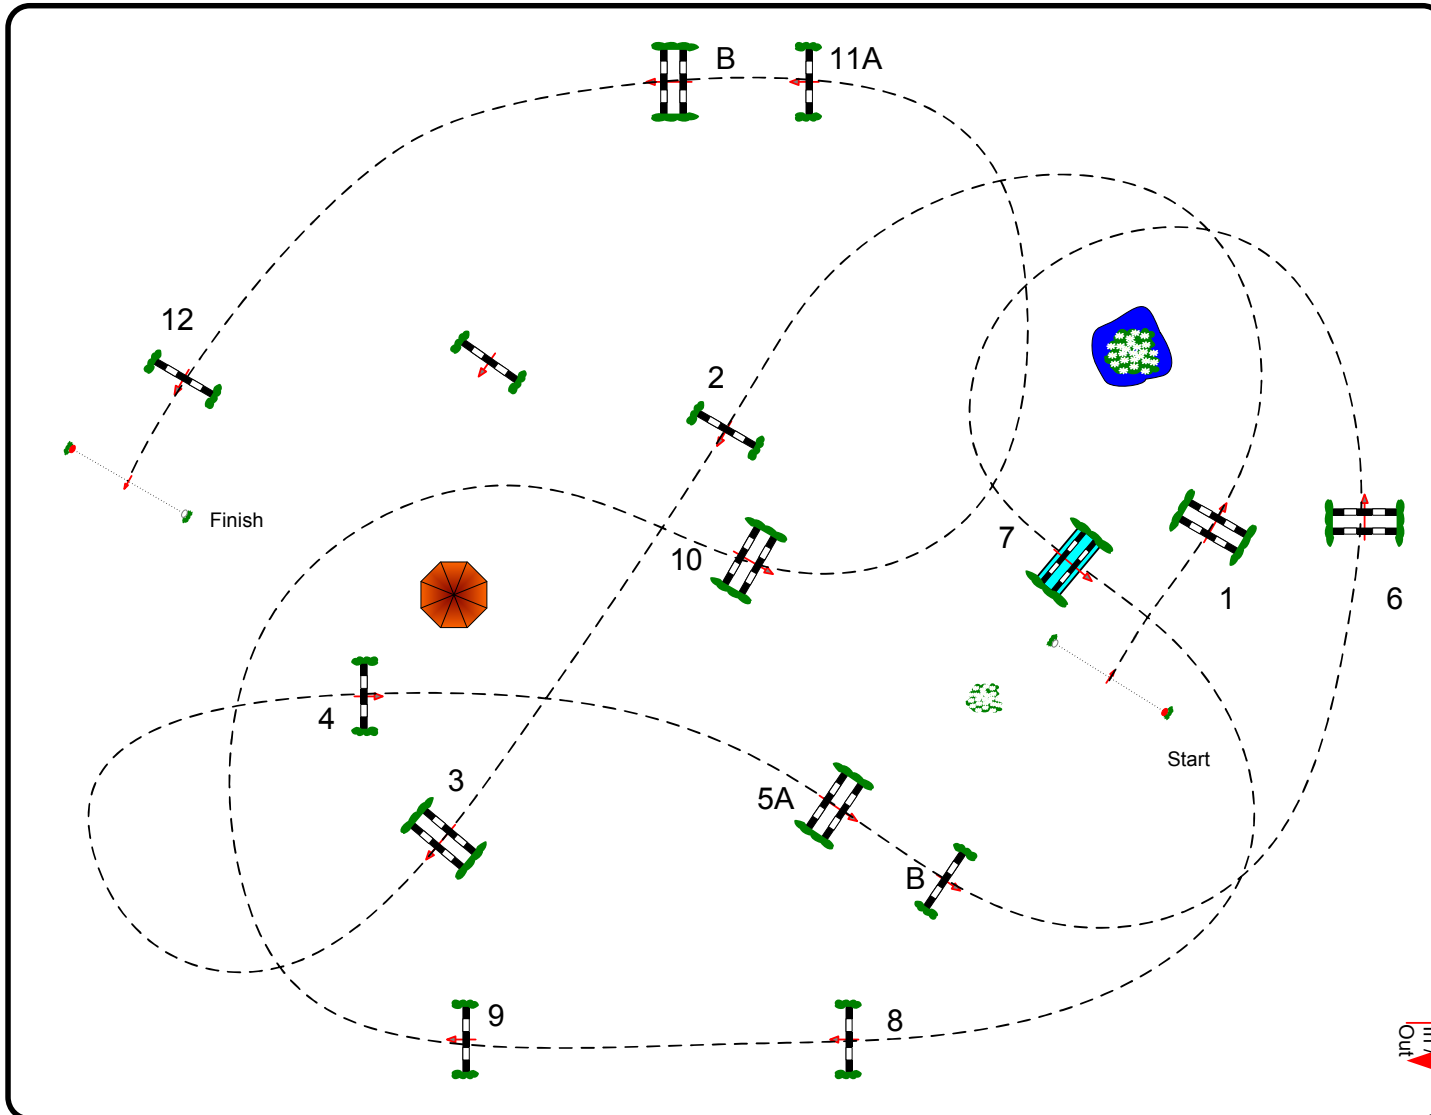

# HARAS DE JARDY

## CSI\*\* / CSI\* / CSI-AM

**Class N°: 9**

**CSI\*\* 1,30m**

**Table A against the clock**

**Samedi 10 Septembre 2022**

**Start: 15:45**

Table: A

FFE Article n°:

FEI Article n°: 238.2.1

Height: 1,30 m

Speed: 350 m/min

Length: 510 m

Time allowed: 88 sec

Time limit: 176 sec

Obstacles: 12

Efforts: 14

Combination(s):

Jump-off:

Length: 0 m

Time allowed: 0 sec

Time limit: 0 sec

JURY