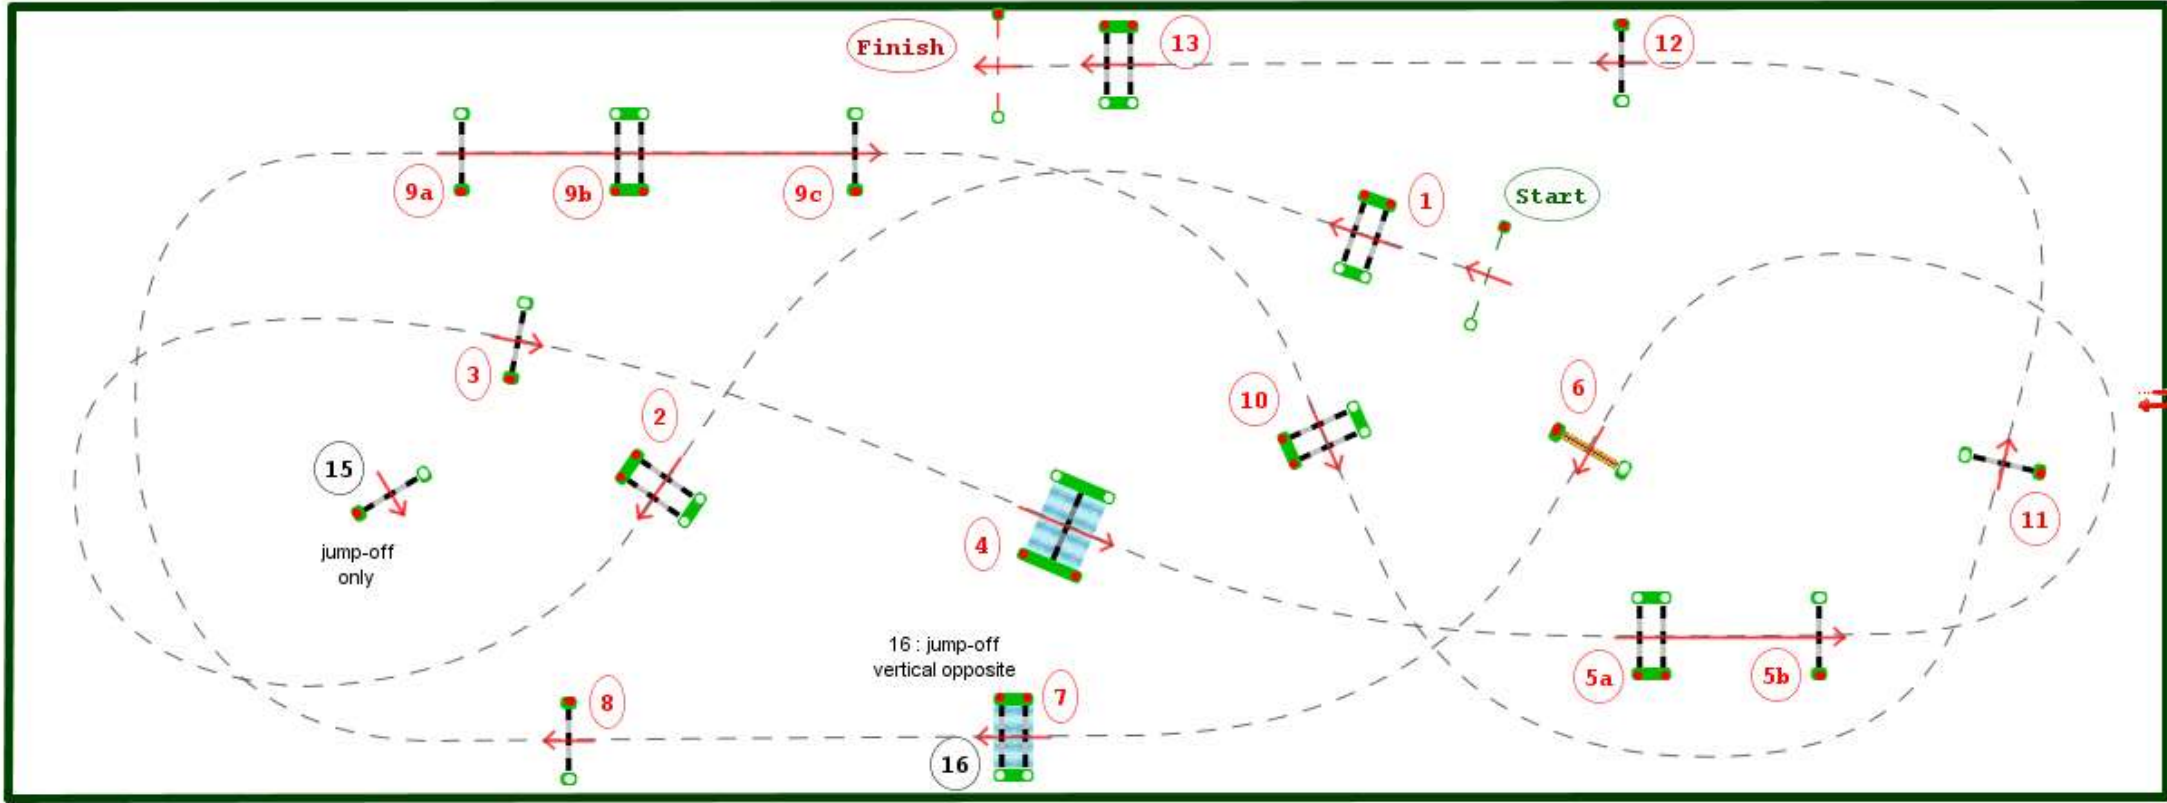

Normandie Horse Show 2022 - Prix Saint-Lô Agglomération

Jury

Yann Royant
Nicolas Grenon
Laurent Seychal